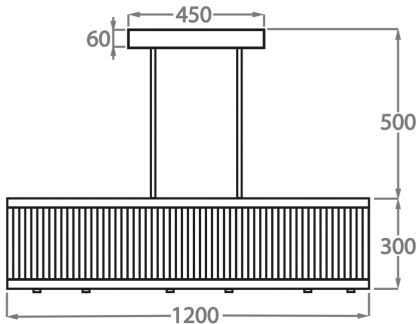

Polished Gold

Brushed Gold

Brushed Nickel

Antique
Brushed Brass

Bronze

Available Sizes

Size One

CL120-RECT-80,
Height: 30 cm (11.81")
Width: 38 cm (14.96")
Length: 80 cm (31.5")
6 x 25W or LED 4W G9
Max Watt and Lamps: 25W or LED 4W x 6
Net Weight: 20 kg / 44 lb

Size Two

CL120-RECT-100,
Height: 30 cm (11.81")
Width: 38 cm (14.96")
Length: 100 cm (39.37")
8 x 25W or LED 4W G9
Max Watt and Lamps: 25W or LED 4W x 8
Net Weight: 26 kg / 57 lb

Size Three

CL120-RECT-120,
Height: 30 cm (11.81")
Width: 38 cm (14.96")
Length: 120 cm (47.24")
10 x 25W or LED 4W G9
Max Watt and Lamps: 25W or LED 4W x 10
Net Weight: 36 kg / 79 lb

Size Four

CL120-RECT-150,
Height: 30 cm (11.81")
Width: 38 cm (14.96")
Length: 150 cm (59.06")
12 x 25W or LED 4W G9
Max Watt and Lamps: 25W or LED 4W x 12
Net Weight: 49 kg / 108 lb

The dimensions of the supporting rods and ceiling rose are not included in the height measurements
The standard rods and ceiling rose are 50cm (20") high if not otherwise specified by the customer