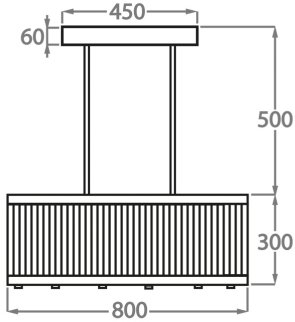

Polished Gold

Brushed Gold

Brushed Nickel

Brushed Dark
Bronze

Bronze

Available Sizes

Size One

CL120-RECT-80,
Height: 30 cm (11.81")
Width: 38 cm (14.96")
Length: 80 cm (31.5")
Bulbs: 6 x 25W or LED 4W G9
Net Weight: 20 kg / 44 lb

Size Two

CL120-RECT-100,
Height: 30 cm (11.81")
Width: 38 cm (14.96")
Length: 100 cm (39.37")
Bulbs: 8 x 25W or LED 4W G9
Net Weight: 26 kg / 57 lb

Size Three

CL120-RECT-120,
Height: 30 cm (11.81")
Width: 38 cm (14.96")
Length: 120 cm (47.24")
Bulbs: 10 x 25W or LED 4W G9
Net Weight: 36 kg / 79 lb

Size Four

CL120-RECT-150,
Height: 30 cm (11.81")
Width: 38 cm (14.96")
Length: 150 cm (59.06")
Bulbs: 12 x 25W or LED 4W G9
Net Weight: 49 kg / 108 lb

The dimensions of the supporting rods and ceiling rose are not included in the height measurements
The standard rods and ceiling rose are 50cm (20") high if not otherwise specified by the customer