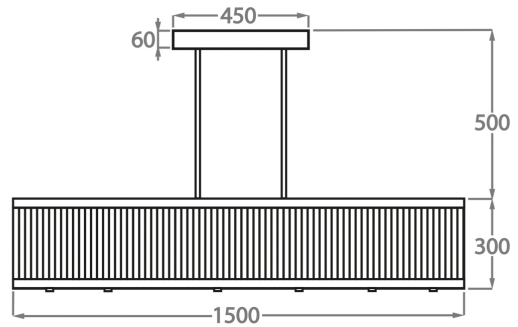

Polished Gold

Brushed Gold

Brushed Nickel

Antique
Brushed Brass

Bronze

Available Sizes

Size One

CL120-RECT-80,
Height: 30 cm (11.81")
Width: 38 cm (14.96")
Length: 80 cm (31.5")
Bulbs: 6 x 25W or LED 4W G9
Net Weight: 20 kg / 44 lb

Size Two

CL120-RECT-100,
Height: 30 cm (11.81")
Width: 38 cm (14.96")
Length: 100 cm (39.37")
Bulbs: 8 x 25W or LED 4W G9
Net Weight: 26 kg / 57 lb

Size Three

CL120-RECT-120,
Height: 30 cm (11.81")
Width: 38 cm (14.96")
Length: 120 cm (47.24")
Bulbs: 10 x 25W or LED 4W G9
Net Weight: 36 kg / 79 lb

Size Four

CL120-RECT-150,
Height: 30 cm (11.81")
Width: 38 cm (14.96")
Length: 150 cm (59.06")
Bulbs: 12 x 25W or LED 4W G9
Net Weight: 49 kg / 108 lb

The dimensions of the supporting rods and ceiling rose are not included in the height measurements
The standard rods and ceiling rose are 50cm (20") high if not otherwise specified by the customer