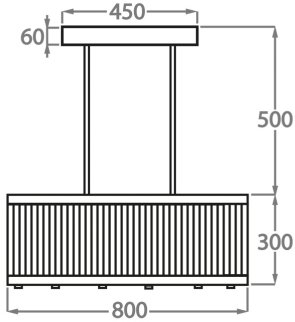

Polished Gold

Brushed Gold

Brushed Nickel

Antique
Brushed Brass

Bronze

Available Sizes

Size One

CL120-RECT-80,
Height: 30 cm (11.81")
Width: 38 cm (14.96")
Length: 80 cm (31.5")
Bulbs: 6 x 25W or LED 4W G9
Net Weight: 20 kg / 44 lb

Size Two

CL120-RECT-100,
Height: 30 cm (11.81")
Width: 38 cm (14.96")
Length: 100 cm (39.37")
Bulbs: 8 x 25W or LED 4W G9
Net Weight: 26 kg / 57 lb

Size Three

CL120-RECT-120,
Height: 30 cm (11.81")
Width: 38 cm (14.96")
Length: 120 cm (47.24")
Bulbs: 10 x 25W or LED 4W G9
Net Weight: 36 kg / 79 lb

Size Four

CL120-RECT-150,
Height: 30 cm (11.81")
Width: 38 cm (14.96")
Length: 150 cm (59.06")
Bulbs: 12 x 25W or LED 4W G9
Net Weight: 49 kg / 108 lb

The dimensions of the supporting rods and ceiling rose are not included in the height measurements
The standard rods and ceiling rose are 50cm (20") high if not otherwise specified by the customer