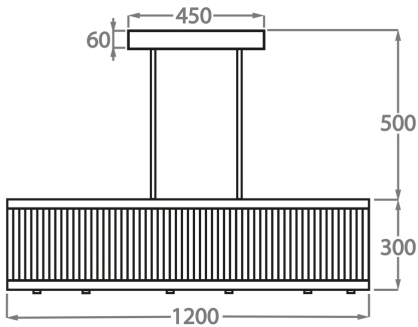

Polished Gold

Brushed Gold

Brushed Nickel

Brushed Dark
Bronze

Bronze

Available Sizes

Size One

CL120-RECT-80,
Height: 30 cm (11.81")
Width: 38 cm (14.96")
Length: 80 cm (31.5")
Bulbs: 6 x 25W or LED 4W G9
Net Weight: 20 kg / 44 lb

Size Two

CL120-RECT-100,
Height: 30 cm (11.81")
Width: 38 cm (14.96")
Length: 100 cm (39.37")
Bulbs: 8 x 25W or LED 4W G9
Net Weight: 26 kg / 57 lb

Size Three

CL120-RECT-120,
Height: 30 cm (11.81")
Width: 38 cm (14.96")
Length: 120 cm (47.24")
Bulbs: 10 x 25W or LED 4W G9
Net Weight: 36 kg / 79 lb

Size Four

CL120-RECT-150,
Height: 30 cm (11.81")
Width: 38 cm (14.96")
Length: 150 cm (59.06")
Bulbs: 12 x 25W or LED 4W G9
Net Weight: 49 kg / 108 lb

The dimensions of the supporting rods and ceiling rose are not included in the height measurements
The standard rods and ceiling rose are 50cm (20") high if not otherwise specified by the customer