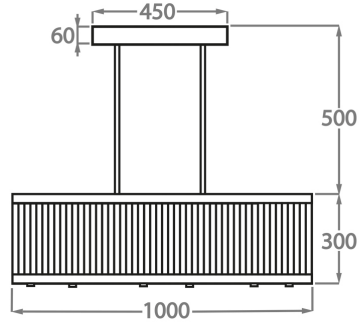

Polished Gold

Brushed Gold

Brushed Nickel

Antique
Brushed Brass

Bronze

Available Sizes

Size One

CL120-RECT-80,
Height: 30 cm (11.81")
Width: 38 cm (14.96")
Length: 80 cm (31.5")
Bulbs: 6 x 25W or LED 4W G9
Net Weight: 20 kg / 44 lb

Size Two

CL120-RECT-100,
Height: 30 cm (11.81")
Width: 38 cm (14.96")
Length: 100 cm (39.37")
Bulbs: 8 x 25W or LED 4W G9
Net Weight: 26 kg / 57 lb

Size Three

CL120-RECT-120,
Height: 30 cm (11.81")
Width: 38 cm (14.96")
Length: 120 cm (47.24")
Bulbs: 10 x 25W or LED 4W G9
Net Weight: 36 kg / 79 lb

Size Four

CL120-RECT-150,
Height: 30 cm (11.81")
Width: 38 cm (14.96")
Length: 150 cm (59.06")
Bulbs: 12 x 25W or LED 4W G9
Net Weight: 49 kg / 108 lb

The dimensions of the supporting rods and ceiling rose are not included in the height measurements
The standard rods and ceiling rose are 50cm (20") high if not otherwise specified by the customer