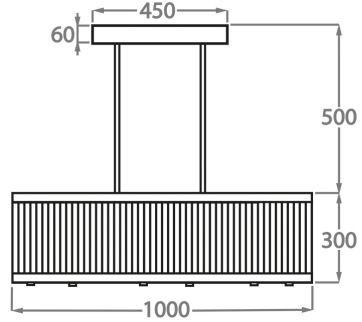

Polished Gold

Brushed Gold

Brushed Nickel

Antique
Brushed Brass

Bronze

Available Sizes

Size One

CL120-RECT-80,
Height: 30 cm (11.81")
Width: 38 cm (14.96")
Length: 80 cm (31.5")
6 x 25W or LED 4W G9
Max Watt and Lamps: 25W or LED 4W x 6
Net Weight: 20 kg / 44 lb

Size Two

CL120-RECT-100,
Height: 30 cm (11.81")
Width: 38 cm (14.96")
Length: 100 cm (39.37")
8 x 25W or LED 4W G9
Max Watt and Lamps: 25W or LED 4W x 8
Net Weight: 26 kg / 57 lb

Size Three

CL120-RECT-120,
Height: 30 cm (11.81")
Width: 38 cm (14.96")
Length: 120 cm (47.24")
10 x 25W or LED 4W G9
Max Watt and Lamps: 25W or LED 4W x 10
Net Weight: 36 kg / 79 lb

Size Four

CL120-RECT-150,
Height: 30 cm (11.81")
Width: 38 cm (14.96")
Length: 150 cm (59.06")
12 x 25W or LED 4W G9
Max Watt and Lamps: 25W or LED 4W x 12
Net Weight: 49 kg / 108 lb

The dimensions of the supporting rods and ceiling rose are not included in the height measurements
The standard rods and ceiling rose are 50cm (20") high if not otherwise specified by the customer