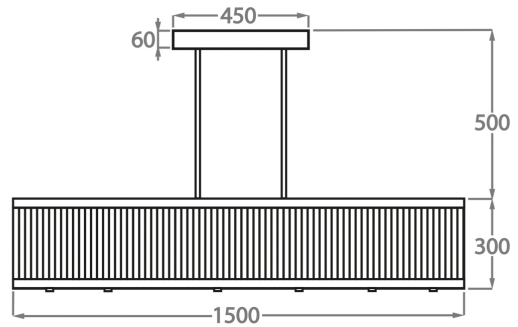

Polished Gold

Brushed Gold

Brushed Nickel

Brushed Dark
Bronze

Bronze

Available Sizes

Size One

CL120-RECT-80,
Height: 30 cm (11.81")
Width: 38 cm (14.96")
Length: 80 cm (31.5")
Bulbs: 6 x 25W or LED 4W G9
Net Weight: 20 kg / 44 lb

Size Two

CL120-RECT-100,
Height: 30 cm (11.81")
Width: 38 cm (14.96")
Length: 100 cm (39.37")
Bulbs: 8 x 25W or LED 4W G9
Net Weight: 26 kg / 57 lb

Size Three

CL120-RECT-120,
Height: 30 cm (11.81")
Width: 38 cm (14.96")
Length: 120 cm (47.24")
Bulbs: 10 x 25W or LED 4W G9
Net Weight: 36 kg / 79 lb

Size Four

CL120-RECT-150,
Height: 30 cm (11.81")
Width: 38 cm (14.96")
Length: 150 cm (59.06")
Bulbs: 12 x 25W or LED 4W G9
Net Weight: 49 kg / 108 lb

The dimensions of the supporting rods and ceiling rose are not included in the height measurements
The standard rods and ceiling rose are 50cm (20") high if not otherwise specified by the customer