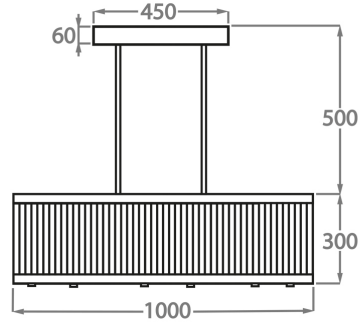

Polished Gold

Brushed Gold

Brushed Nickel

Antique
Brushed Brass

Bronze

Available Sizes

Size One

CL120-RECT-80,
Height: 30 cm (11.81")
Width: 38 cm (14.96")
Length: 80 cm (31.5")
Bulbs: 6 x 25W or LED 4W G9
Net Weight: 20 kg / 44 lb

Size Two

CL120-RECT-100,
Height: 30 cm (11.81")
Width: 38 cm (14.96")
Length: 100 cm (39.37")
Bulbs: 8 x 25W or LED 4W G9
Net Weight: 26 kg / 57 lb

Size Three

CL120-RECT-120,
Height: 30 cm (11.81")
Width: 38 cm (14.96")
Length: 120 cm (47.24")
Bulbs: 10 x 25W or LED 4W G9
Net Weight: 36 kg / 79 lb

Size Four

CL120-RECT-150,
Height: 30 cm (11.81")
Width: 38 cm (14.96")
Length: 150 cm (59.06")
Bulbs: 12 x 25W or LED 4W G9
Net Weight: 49 kg / 108 lb

The dimensions of the supporting rods and ceiling rose are not included in the height measurements
The standard rods and ceiling rose are 50cm (20") high if not otherwise specified by the customer