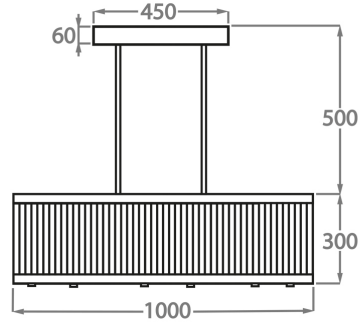

Polished Gold

Brushed Gold

Brushed Nickel

Brushed Dark
Bronze

Bronze

Available Sizes

Size One

CL120-RECT-80,
Height: 30 cm (11.81")
Width: 38 cm (14.96")
Length: 80 cm (31.5")
Bulbs: 6 x 25W or LED 4W G9
Net Weight: 20 kg / 44 lb

Size Two

CL120-RECT-100,
Height: 30 cm (11.81")
Width: 38 cm (14.96")
Length: 100 cm (39.37")
Bulbs: 8 x 25W or LED 4W G9
Net Weight: 26 kg / 57 lb

Size Three

CL120-RECT-120,
Height: 30 cm (11.81")
Width: 38 cm (14.96")
Length: 120 cm (47.24")
Bulbs: 10 x 25W or LED 4W G9
Net Weight: 36 kg / 79 lb

Size Four

CL120-RECT-150,
Height: 30 cm (11.81")
Width: 38 cm (14.96")
Length: 150 cm (59.06")
Bulbs: 12 x 25W or LED 4W G9
Net Weight: 49 kg / 108 lb

The dimensions of the supporting rods and ceiling rose are not included in the height measurements
The standard rods and ceiling rose are 50cm (20") high if not otherwise specified by the customer