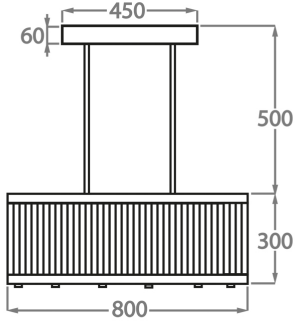

Polished Gold

Brushed Gold

Brushed Nickel

Antique
Brushed Brass

Bronze

Available Sizes

Size One

CL120-RECT-80,
Height: 30 cm (11.81")
Width: 38 cm (14.96")
Length: 80 cm (31.5")
6 x 25W or LED 4W G9
Max Watt and Lamps: 25W or LED 4W x 6
Net Weight: 20 kg / 44 lb

Size Two

CL120-RECT-100,
Height: 30 cm (11.81")
Width: 38 cm (14.96")
Length: 100 cm (39.37")
8 x 25W or LED 4W G9
Max Watt and Lamps: 25W or LED 4W x 8
Net Weight: 26 kg / 57 lb

Size Three

CL120-RECT-120,
Height: 30 cm (11.81")
Width: 38 cm (14.96")
Length: 120 cm (47.24")
10 x 25W or LED 4W G9
Max Watt and Lamps: 25W or LED 4W x 10
Net Weight: 36 kg / 79 lb

Size Four

CL120-RECT-150,
Height: 30 cm (11.81")
Width: 38 cm (14.96")
Length: 150 cm (59.06")
12 x 25W or LED 4W G9
Max Watt and Lamps: 25W or LED 4W x 12
Net Weight: 49 kg / 108 lb

The dimensions of the supporting rods and ceiling rose are not included in the height measurements
The standard rods and ceiling rose are 50cm (20") high if not otherwise specified by the customer