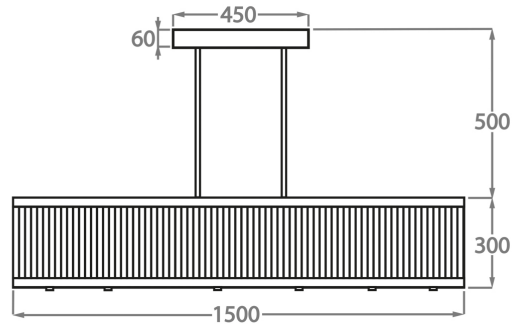

Polished Gold

Brushed Gold

Brushed Nickel

Antique
Brushed Brass

Bronze

Available Sizes

Size One

CL120-RECT-80,
Height: 30 cm (11.81")
Width: 38 cm (14.96")
Length: 80 cm (31.5")
6 x 25W or LED 4W G9
Max Watt and Lamps: 25W or LED 4W x 6
Net Weight: 20 kg / 44 lb

Size Two

CL120-RECT-100,
Height: 30 cm (11.81")
Width: 38 cm (14.96")
Length: 100 cm (39.37")
8 x 25W or LED 4W G9
Max Watt and Lamps: 25W or LED 4W x 8
Net Weight: 26 kg / 57 lb

Size Three

CL120-RECT-120,
Height: 30 cm (11.81")
Width: 38 cm (14.96")
Length: 120 cm (47.24")
10 x 25W or LED 4W G9
Max Watt and Lamps: 25W or LED 4W x 10
Net Weight: 36 kg / 79 lb

Size Four

CL120-RECT-150,
Height: 30 cm (11.81")
Width: 38 cm (14.96")
Length: 150 cm (59.06")
12 x 25W or LED 4W G9
Max Watt and Lamps: 25W or LED 4W x 12
Net Weight: 49 kg / 108 lb

The dimensions of the supporting rods and ceiling rose are not included in the height measurements
The standard rods and ceiling rose are 50cm (20") high if not otherwise specified by the customer