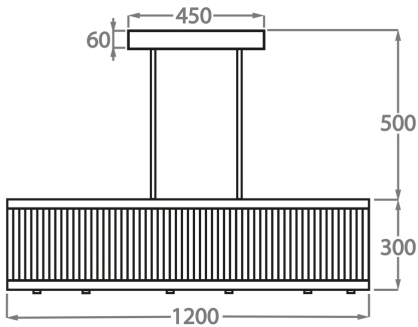

Polished Gold

Brushed Gold

Brushed Nickel

Antique
Brushed Brass

Bronze

Available Sizes

Size One

CL120-RECT-80,
Height: 30 cm (11.81")
Width: 38 cm (14.96")
Length: 80 cm (31.5")
Bulbs: 6 x 25W or LED 4W G9
Net Weight: 20 kg / 44 lb

Size Two

CL120-RECT-100,
Height: 30 cm (11.81")
Width: 38 cm (14.96")
Length: 100 cm (39.37")
Bulbs: 8 x 25W or LED 4W G9
Net Weight: 26 kg / 57 lb

Size Three

CL120-RECT-120,
Height: 30 cm (11.81")
Width: 38 cm (14.96")
Length: 120 cm (47.24")
Bulbs: 10 x 25W or LED 4W G9
Net Weight: 36 kg / 79 lb

Size Four

CL120-RECT-150,
Height: 30 cm (11.81")
Width: 38 cm (14.96")
Length: 150 cm (59.06")
Bulbs: 12 x 25W or LED 4W G9
Net Weight: 49 kg / 108 lb

The dimensions of the supporting rods and ceiling rose are not included in the height measurements
The standard rods and ceiling rose are 50cm (20") high if not otherwise specified by the customer