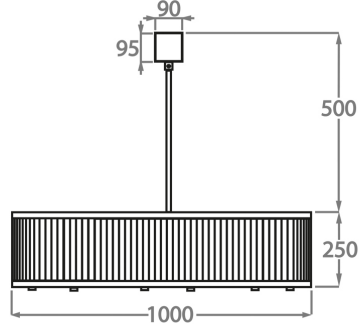

CL120-SM-80,  
Height: 25 cm (9.84")  
Diameter: 80 cm (31.5")  
Bulbs: 8 x 25w or LED 4w G9  
Net Weight: 23 kg / 51 lb

**Size Two**

CL120-SM-100,  
Height: 25 cm (9.84")  
Diameter: 100 cm (39.37")  
Bulbs: 10 x 25w or LED 4w G9  
Net Weight: 26 kg / 57 lb

**Size Three**

CL120-SM-120,  
Height: 25 cm (9.84")  
Diameter: 120 cm (47.24")  
Bulbs: 12 x 25w or LED 4w G9  
Net Weight: 42 kg / 92 lb

**Size Four**

CL120-SM-150,  
Height: 25 cm (9.84")  
Diameter: 150 cm (59.06")  
Bulbs: 16 x 25w or LED 4w G9  
Net Weight: 55 kg / 121 lb

The dimensions of the central supporting rod and ceiling rose are not included in the height measurements.  
The standard rod and ceiling rose is 50cm (20") high if not otherwise specified by the customer.