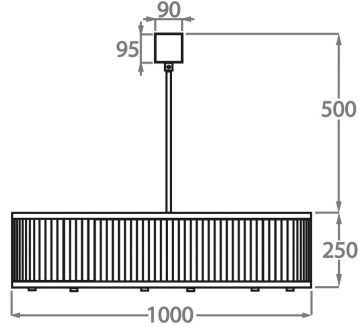

BELLA FIGURA

Burlington Gardens Chandelier Small

CL120-SM

Collection Name
MAYFAIR COLLECTION

A very contemporary drum chandelier with a brass frame and two rows of clear or frosted Perspex tubes. This smaller version of one of our best selling designs is only 25cm (9.8") in height, plus the central rod and ceiling rose, making it ideal for rooms with a slightly lower ceiling height.

CL120-SM-80,
Height: 25 cm (9.84")
Diameter: 80 cm (31.5")
8 x 25w or LED 4w G9
Max Watt and Lamps: 25w or LED 4w x 8
Net Weight: 23 kg / 51 lb

Size Two

CL120-SM-100,
Height: 25 cm (9.84")
Diameter: 100 cm (39.37")
10 x 25w or LED 4w G9
Max Watt and Lamps: 25w or LED 4w x 10
Net Weight: 26 kg / 57 lb

Size Three

CL120-SM-120,
Height: 25 cm (9.84")
Diameter: 120 cm (47.24")
12 x 25w or LED 4w G9
Max Watt and Lamps: 25w or LED 4w x 12
Net Weight: 42 kg / 92 lb

Size Four

CL120-SM-150,
Height: 25 cm (9.84")
Diameter: 150 cm (59.06")
16 x 25w or LED 4w G9
Max Watt and Lamps: 25w or LED 4w x 16
Net Weight: 55 kg / 121 lb

The dimensions of the central supporting rod and ceiling rose are not included in the height measurements.
The standard rod and ceiling rose is 50cm (20") high if not otherwise specified by the customer.