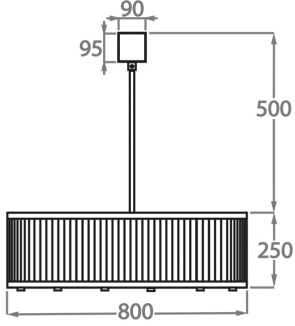

BELLA FIGURA

Burlington Gardens Chandelier Small

CL120-SM

Collection Name
MAYFAIR COLLECTION

A very contemporary drum chandelier with a brass frame and two rows of clear or frosted Perspex tubes. This smaller version of one of our best selling designs is only 25cm (9.8") in height, plus the central rod and ceiling rose, making it ideal for rooms with a slightly lower ceiling height.

CL120-SM-80,
Height: 25 cm (9.84")
Diameter: 80 cm (31.5")
Bulbs: 8 x 25w or LED 4w G9
Net Weight: 23 kg / 51 lb

Size Two

CL120-SM-100,
Height: 25 cm (9.84")
Diameter: 100 cm (39.37")
Bulbs: 10 x 25w or LED 4w G9
Net Weight: 26 kg / 57 lb

Size Three

CL120-SM-120,
Height: 25 cm (9.84")
Diameter: 120 cm (47.24")
Bulbs: 12 x 25w or LED 4w G9
Net Weight: 42 kg / 92 lb

Size Four

CL120-SM-150,
Height: 25 cm (9.84")
Diameter: 150 cm (59.06")
Bulbs: 16 x 25w or LED 4w G9
Net Weight: 55 kg / 121 lb

The dimensions of the central supporting rod and ceiling rose are not included in the height measurements.
The standard rod and ceiling rose is 50cm (20") high if not otherwise specified by the customer.