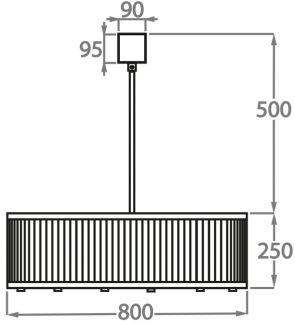

BELLA FIGURA

Burlington Gardens Chandelier Small

CL120-SM

Collection Name
MAYFAIR COLLECTION

A very contemporary drum chandelier with a brass frame and two rows of clear or frosted Perspex tubes. This smaller version of one of our best selling designs is only 25cm (9.8") in height, plus the central rod and ceiling rose, making it ideal for rooms with a slightly lower ceiling height.

CL120-SM-80,
Height: 25 cm (9.84")
Diameter: 80 cm (31.5")
8 x 25w or LED 4w G9
Max Watt and Lamps: 25w or LED 4w x 8
Net Weight: 23 kg / 51 lb

Size Two

CL120-SM-100,
Height: 25 cm (9.84")
Diameter: 100 cm (39.37")
10 x 25w or LED 4w G9
Max Watt and Lamps: 25w or LED 4w x 10
Net Weight: 26 kg / 57 lb

Size Three

CL120-SM-120,
Height: 25 cm (9.84")
Diameter: 120 cm (47.24")
12 x 25w or LED 4w G9
Max Watt and Lamps: 25w or LED 4w x 12
Net Weight: 42 kg / 92 lb

Size Four

CL120-SM-150,
Height: 25 cm (9.84")
Diameter: 150 cm (59.06")
16 x 25w or LED 4w G9
Max Watt and Lamps: 25w or LED 4w x 16
Net Weight: 55 kg / 121 lb

The dimensions of the central supporting rod and ceiling rose are not included in the height measurements.
The standard rod and ceiling rose is 50cm (20") high if not otherwise specified by the customer.