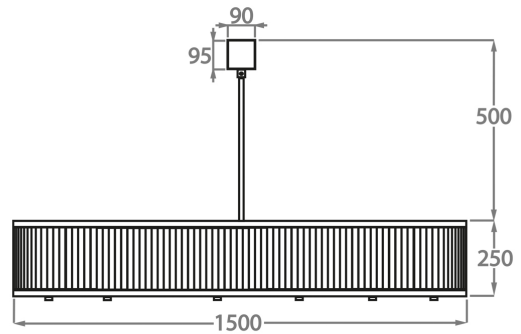

BELLA FIGURA

Burlington Gardens Chandelier Small

CL120-SM

Collection Name
MAYFAIR COLLECTION

A very contemporary drum chandelier with a brass frame and two rows of clear or frosted Perspex tubes. This smaller version of one of our best selling designs is only 25cm (9.8") in height, plus the central rod and ceiling rose, making it ideal for rooms with a slightly lower ceiling height.

CL120-SM-80,
Height: 25 cm (9.84")
Diameter: 80 cm (31.5")
8 x 25w or LED 4w G9
Max Watt and Lamps: 25w or LED 4w x 8
Net Weight: 23 kg / 51 lb

Size Two

CL120-SM-100,
Height: 25 cm (9.84")
Diameter: 100 cm (39.37")
10 x 25w or LED 4w G9
Max Watt and Lamps: 25w or LED 4w x 10
Net Weight: 26 kg / 57 lb

Size Three

CL120-SM-120,
Height: 25 cm (9.84")
Diameter: 120 cm (47.24")
12 x 25w or LED 4w G9
Max Watt and Lamps: 25w or LED 4w x 12
Net Weight: 42 kg / 92 lb

Size Four

CL120-SM-150,
Height: 25 cm (9.84")
Diameter: 150 cm (59.06")
16 x 25w or LED 4w G9
Max Watt and Lamps: 25w or LED 4w x 16
Net Weight: 55 kg / 121 lb

The dimensions of the central supporting rod and ceiling rose are not included in the height measurements.
The standard rod and ceiling rose is 50cm (20") high if not otherwise specified by the customer.