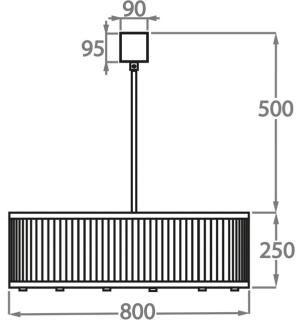

BELLA FIGURA

Burlington Gardens Chandelier Small

CL120-SM

Collection Name
MAYFAIR COLLECTION

A very contemporary drum chandelier with a brass frame and two rows of clear or frosted Perspex tubes. This smaller version of one of our best selling designs is only 25cm (9.8") in height, plus the central rod and ceiling rose, making it ideal for rooms with a slightly lower ceiling height.

CL120-SM-80,
Height: 25 cm (9.84")
Diameter: 80 cm (31.5")
Bulbs: 8 x 25w or LED 4w G9
Net Weight: 23 kg / 51 lb

Size Two

CL120-SM-100,
Height: 25 cm (9.84")
Diameter: 100 cm (39.37")
Bulbs: 10 x 25w or LED 4w G9
Net Weight: 26 kg / 57 lb

Size Three

CL120-SM-120,
Height: 25 cm (9.84")
Diameter: 120 cm (47.24")
Bulbs: 12 x 25w or LED 4w G9
Net Weight: 42 kg / 92 lb

Size Four

CL120-SM-150,
Height: 25 cm (9.84")
Diameter: 150 cm (59.06")
Bulbs: 16 x 25w or LED 4w G9
Net Weight: 55 kg / 121 lb

The dimensions of the central supporting rod and ceiling rose are not included in the height measurements.
The standard rod and ceiling rose is 50cm (20") high if not otherwise specified by the customer.