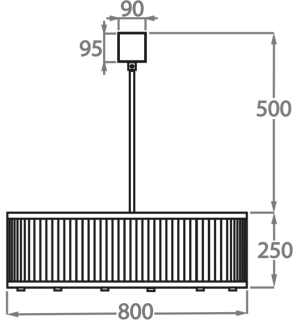

BELLA FIGURA

Burlington Gardens Chandelier Small

CL120-SM

Collection Name
MAYFAIR COLLECTION

A very contemporary drum chandelier with a brass frame and two rows of clear or frosted Perspex tubes. This smaller version of one of our best selling designs is only 25cm (9.8") in height, plus the central rod and ceiling rose, making it ideal for rooms with a slightly lower ceiling height.

CL120-SM-80,
Height: 25 cm (9.84")
Diameter: 80 cm (31.5")
Bulbs: 8 x 25w or LED 4w G9
Net Weight: 23 kg / 51 lb

Size Two

CL120-SM-100,
Height: 25 cm (9.84")
Diameter: 100 cm (39.37")
Bulbs: 10 x 25w or LED 4w G9
Net Weight: 26 kg / 57 lb

Size Three

CL120-SM-120,
Height: 25 cm (9.84")
Diameter: 120 cm (47.24")
Bulbs: 12 x 25w or LED 4w G9
Net Weight: 42 kg / 92 lb

Size Four

CL120-SM-150,
Height: 25 cm (9.84")
Diameter: 150 cm (59.06")
Bulbs: 16 x 25w or LED 4w G9
Net Weight: 55 kg / 121 lb

The dimensions of the central supporting rod and ceiling rose are not included in the height measurements.
The standard rod and ceiling rose is 50cm (20") high if not otherwise specified by the customer.