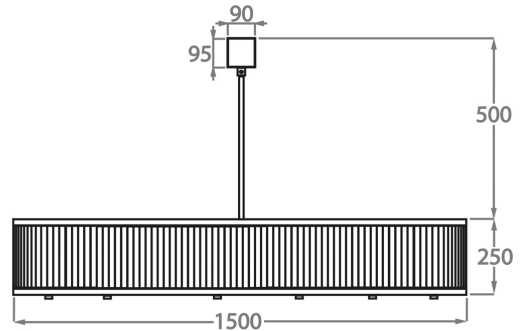

CL120-SM-80,
Height: 25 cm (9.84")
Diameter: 80 cm (31.5")
Bulbs: 8 x 25w or LED 4w G9
Net Weight: 23 kg / 51 lb

Size Two

CL120-SM-100,
Height: 25 cm (9.84")
Diameter: 100 cm (39.37")
Bulbs: 10 x 25w or LED 4w G9
Net Weight: 26 kg / 57 lb

Size Three

CL120-SM-120,
Height: 25 cm (9.84")
Diameter: 120 cm (47.24")
Bulbs: 12 x 25w or LED 4w G9
Net Weight: 42 kg / 92 lb

Size Four

CL120-SM-150,
Height: 25 cm (9.84")
Diameter: 150 cm (59.06")
Bulbs: 16 x 25w or LED 4w G9
Net Weight: 55 kg / 121 lb

The dimensions of the central supporting rod and ceiling rose are not included in the height measurements.
The standard rod and ceiling rose is 50cm (20") high if not otherwise specified by the customer.