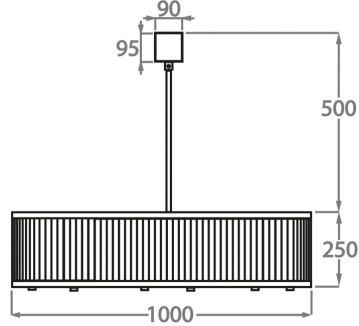

BELLA FIGURA

Burlington Gardens Chandelier Small

CL120-SM

Collection Name
MAYFAIR COLLECTION

A very contemporary drum chandelier with a brass frame and two rows of clear or frosted Perspex tubes. This smaller version of one of our best selling designs is only 25cm (9.8") in height, plus the central rod and ceiling rose, making it ideal for rooms with a slightly lower ceiling height.

CL120-SM-80,
Height: 25 cm (9.84")
Diameter: 80 cm (31.5")
Bulbs: 8 x 25w or LED 4w G9
Net Weight: 23 kg / 51 lb

Size Two

CL120-SM-100,
Height: 25 cm (9.84")
Diameter: 100 cm (39.37")
Bulbs: 10 x 25w or LED 4w G9
Net Weight: 26 kg / 57 lb

Size Three

CL120-SM-120,
Height: 25 cm (9.84")
Diameter: 120 cm (47.24")
Bulbs: 12 x 25w or LED 4w G9
Net Weight: 42 kg / 92 lb

Size Four

CL120-SM-150,
Height: 25 cm (9.84")
Diameter: 150 cm (59.06")
Bulbs: 16 x 25w or LED 4w G9
Net Weight: 55 kg / 121 lb

The dimensions of the central supporting rod and ceiling rose are not included in the height measurements.
The standard rod and ceiling rose is 50cm (20") high if not otherwise specified by the customer.