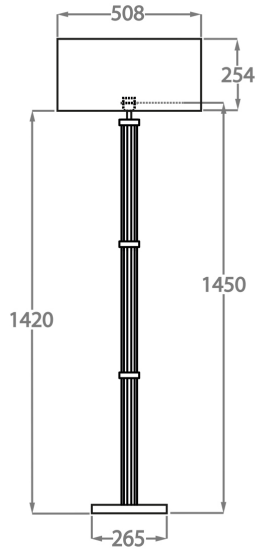

## Available Sizes

---

### Standard Size

FL291,

Height: 145 cm (57.09")

Diameter: 27 cm (10.63")

Bulbs: 1 x 60w E27

Net Weight: 11 kg / 24 lb

Dimensions are measured from the base of the lamp to the middle of the bulb holder and are excluding shade

Shades can also be made with Customer Own Material (COM)

Overall height with a 20" short drum shade 165cm - 65"