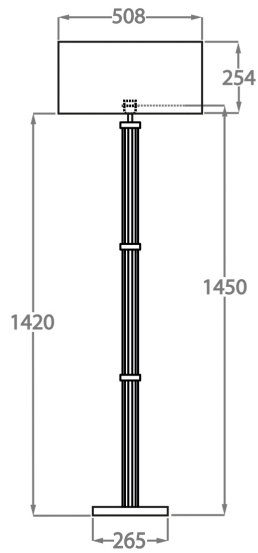

Silver

Brown

Available Sizes

Standard Size

FL291,

Height: 145 cm (57.09")

Diameter: 27 cm (10.63")

1 x 60w E27

Max Watt and Lamps: 60w x 1

Net Weight: 11 kg / 24 lb

Dimensions are measured from the base of the lamp to the middle of the bulb holder and are excluding shade

Shades can also be made with Customer Own Material (COM)

Overall height with a 20" short drum shade 165cm - 65"