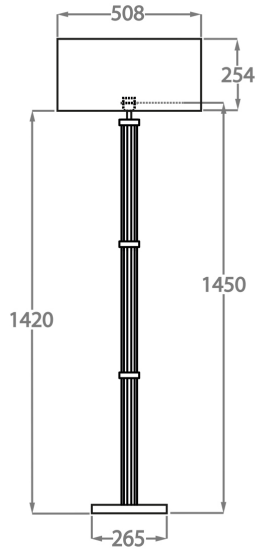

BELLA FIGURA

Carlyle Floor Lamp

FL291

Collection Name

ART DECO COLLECTION

A beautiful and elegant floor lamp with ten circular columns of cast & polished Lucite set into a brass base and with two central rings. This floor lamp can also be ordered in bespoke heights - please contact us for details.

Cream

Silver

Brown

Available Sizes

Standard Size

FL291,

Height: 145 cm (57.09")

Diameter: 27 cm (10.63")

Bulbs: 1 x 60w E27

Net Weight: 11 kg / 24 lb

Dimensions are measured from the base of the lamp to the middle of the bulb holder and are excluding shade

Shades can also be made with Customer Own Material (COM)

Overall height with a 20" short drum shade 165cm - 65"