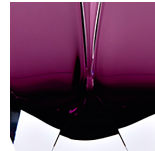

BELLA FIGURA

Chalice Small Lamp

TL714-SM

Collection Name

BEVERLY HILLS COLLECTION

Another stunning addition to the Beverly Hills range, this hand formed Murano glass piece resembles an opulent Chalice. Carefully polished for up to 12 hours, the shape and unrivalled quality of Murano glass allows the light to refract and highlight the deep, rich tones of our core colourways.

Compatible with

Yacht Club

TL714-SM in Petrol Blue & Clear and Brushed Gold with 12" Walton Shade in James Hare Blue Grey Beauchamp Velvet 8308/12

Available Finishes

Metal Finish

Brushed Gold

Brushed Nickel

Polished Gold

Polished Nickel

Murano Glass Finish

Diamond Clear

Tobacco & Clear

Amethyst & Clear

Forest Green & Clear

Recommended Shade(s) (OPTIONAL)

12" Walton

Silk Flex

Black

Brown

Cream

Silver

Available Sizes

Small