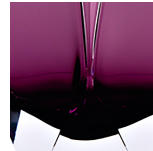

BELLA FIGURA

Chalice Small Lamp

TL714-SM

Collection Name

BEVERLY HILLS COLLECTION

Another stunning addition to the Beverly Hills range, this hand formed Murano glass piece resembles an opulent Chalice. Carefully polished for up to 12 hours, the shape and unrivalled quality of Murano glass allows the light to refract and highlight the deep, rich tones of our core colourways.

Compatible with

Yacht Club

TL714-SM in Petrol Blue & Clear and Brushed Gold with 12" Walton Shade in James Hare Blue Grey Beauchamp Velvet 8308/12

Available Finishes

Metal Finish

Brushed Gold

Brushed Nickel

Polished Gold

Polished Nickel

Murano Glass Finish

Diamond Clear

Tobacco & Clear

Amethyst & Clear

Forest Green & Clear

Recommended Shade(s) (OPTIONAL)

12" Walton

Silk Flex

Black

Brown

Cream

Silver

Available Sizes

Small