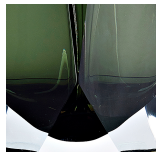

BELLA FIGURA

Chalice Small Lamp

TL714-SM

Collection Name

BEVERLY HILLS COLLECTION

Another stunning addition to the Beverly Hills range, this hand formed Murano glass piece resembles an opulent Chalice. Carefully polished for up to 12 hours, the shape and unrivalled quality of Murano glass allows the light to refract and highlight the deep, rich tones of our core colourways.

Compatible with

Yacht Club

TL714-SM in Petrol Blue & Clear and Brushed Gold with 12" Walton Shade in James Hare Blue Grey Beauchamp Velvet 8308/12

Available Finishes

Metal Finish

Brushed Gold

Brushed Nickel

Polished Gold

Polished Nickel

Murano Glass Finish

Diamond Clear

Tobacco & Clear

Amethyst & Clear

Forest Green & Clear

Recommended Shade(s) (OPTIONAL)

12" Walton

Silk Flex

Black

Brown

Cream

Silver

Available Sizes

Small