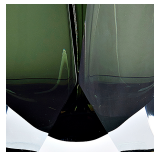

BELLA FIGURA

Chalice Small Lamp

TL714-SM

Collection Name

BEVERLY HILLS COLLECTION

Another stunning addition to the Beverly Hills range, this hand formed Murano glass piece resembles an opulent Chalice. Carefully polished for up to 12 hours, the shape and unrivalled quality of Murano glass allows the light to refract and highlight the deep, rich tones of our core colourways.

Compatible with

Yacht Club

TL714-SM in Petrol Blue & Clear and Brushed Gold with 12" Walton Shade in James Hare Blue Grey Beauchamp Velvet 8308/12

Available Finishes

Metal Finish

Brushed Gold

Brushed Nickel

Polished Gold

Polished Nickel

Murano Glass Finish

Diamond Clear

Tobacco & Clear

Amethyst & Clear

Forest Green & Clear

Recommended Shade(s) (OPTIONAL)

12" Walton

Silk Flex

Black

Brown

Cream

Silver

Available Sizes

Small