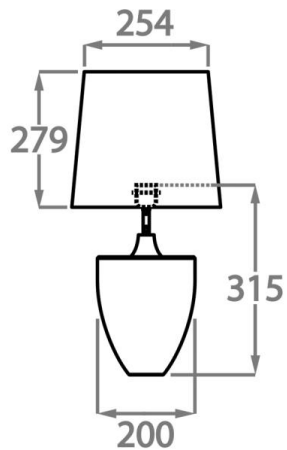

Available Sizes

Small

TL714-SM,

Height: 31.5 cm (12.4")

Diameter: 20 cm (7.87")

Bulbs: 1 E27

Net Weight: 6 kg / 13.2 lb Cable Exit: Top

Dimensions are measured from the base of the lamp to the middle of the bulb holder and are excluding shade.
Overall height with recommended 12" Walton shade is 60.1cm - 23.7"