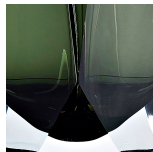

BELLA FIGURA

Chalice Small Lamp

TL714-SM

Collection Name

BEVERLY HILLS COLLECTION

Another stunning addition to the Beverly Hills range, this hand formed Murano glass piece resembles an opulent Chalice. Carefully polished for up to 12 hours, the shape and unrivalled quality of Murano glass allows the light to refract and highlight the deep, rich tones of our core colourways.

Compatible with

Yacht Club

TL714-SM in Tobacco & Clear and Brushed Gold with 12" Walton Shade in Bennett's Dupion Silk 126

Available Finishes

Metal Finishes

Brushed Gold

Brushed Nickel

Polished Gold

Polished
Nickel

Murano Glass Colours

Diamond Clear

Tobacco &
Clear

Amethyst &
Clear

Forest Green
& Clear

Silk Flex Choice

Black

Brown

Cream

Silver

Available Sizes

Small

TL714-SM,

Height: 31.5 cm (12.4")

Diameter: 20 cm (7.87")