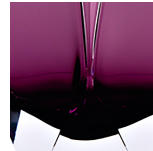

BELLA FIGURA

Chalice Small Lamp

TL714-SM

Collection Name

BEVERLY HILLS COLLECTION

Another stunning addition to the Beverly Hills range, this hand formed Murano glass piece resembles an opulent Chalice. Carefully polished for up to 12 hours, the shape and unrivalled quality of Murano glass allows the light to refract and highlight the deep, rich tones of our core colourways.

Compatible with

Yacht Club

TL714-SM in Tobacco & Clear and Brushed Gold with 12" Walton Shade in Bennett's Dupion Silk 126

Available Finishes

Metal Finish

Brushed Gold

Brushed Nickel

Polished Gold

Polished Nickel

Murano Glass Finish

Diamond Clear

Tobacco & Clear

Amethyst & Clear

Forest Green & Clear

Recommended Shade(s) (OPTIONAL)

12" Walton

Silk Flex

Black

Brown

Cream

Silver

Available Sizes

Small

TL714-SM,