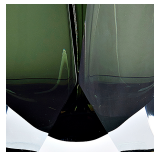

BELLA FIGURA

Chalice Small Lamp

TL714-SM

Collection Name

BEVERLY HILLS COLLECTION

Another stunning addition to the Beverly Hills range, this hand formed Murano glass piece resembles an opulent Chalice. Carefully polished for up to 12 hours, the shape and unrivalled quality of Murano glass allows the light to refract and highlight the deep, rich tones of our core colourways.

Compatible with

Yacht Club

TL714-SM in Tobacco & Clear and Brushed Gold with 12" Walton Shade in Bennett's Dupion Silk 126

Available Finishes

Metal Finish

Brushed Gold

Brushed Nickel

Polished Gold

Polished Nickel

Murano Glass Finish

Diamond Clear

Tobacco & Clear

Amethyst & Clear

Forest Green & Clear

Recommended Shade(s) (OPTIONAL)

12" Walton

Silk Flex

Black

Brown

Cream

Silver

Available Sizes

Small

TL714-SM,