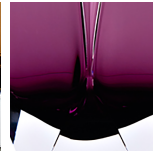

BELLA FIGURA

Chalice Small Lamp

TL714-SM

Collection Name

BEVERLY HILLS COLLECTION

Another stunning addition to the Beverly Hills range, this hand formed Murano glass piece resembles an opulent Chalice. Carefully polished for up to 12 hours, the shape and unrivalled quality of Murano glass allows the light to refract and highlight the deep, rich tones of our core colourways.

Compatible with

Yacht Club

TL714-SM in Tobacco & Clear and Brushed Gold with 12" Walton Shade in Bennett's Dupion Silk 126

Available Finishes

Metal Finishes

Brushed Gold

Brushed Nickel

Polished Gold

Polished
Nickel

Murano Glass Colours

Diamond Clear

Tobacco &
Clear

Amethyst &
Clear

Forest Green
& Clear

Silk Flex Choice

Black

Brown

Cream

Silver

Available Sizes

Small

TL714-SM,

Height: 31.5 cm (12.4")

Diameter: 20 cm (7.87")