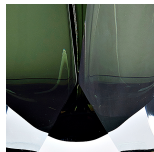

BELLA FIGURA

Chalice Small Lamp

TL714-SM

Collection Name

BEVERLY HILLS COLLECTION

Another stunning addition to the Beverly Hills range, this hand formed Murano glass piece resembles an opulent Chalice. Carefully polished for up to 12 hours, the shape and unrivalled quality of Murano glass allows the light to refract and highlight the deep, rich tones of our core colourways.

TL714-SM in Tobacco & Clear and Brushed Gold with 12" Walton Shade in Bennett's Dupion Silk 126

Available Finishes

Metal Finish

Brushed Gold

Brushed Nickel

Polished Gold

Polished Nickel

Murano Glass Finish

Diamond Clear

Tobacco & Clear

Amethyst & Clear

Forest Green & Clear

Recommended Shade(s) (OPTIONAL)

12" Walton

Silk Flex

Black

Brown

Cream

Silver

Available Sizes

Small

TL714-SM,

Height: 31.5 cm (12.4")

Diameter: 20 cm (7.87")