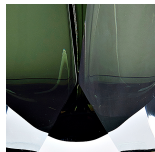

#### Murano Glass Colours

Diamond Clear

Tobacco &  
Clear

Amethyst &  
Clear

Forest Green  
& Clear

#### Silk Flex Choice

Black

Brown

Cream

Silver