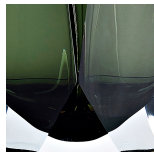

#### Murano Glass Finish

Diamond Clear

Tobacco & Clear

Amethyst & Clear

Forest Green & Clear