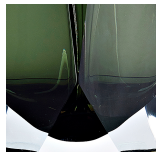

#### Murano Glass Finish

Diamond Clear

Tobacco & Clear

Amethyst & Clear

Forest Green & Clear