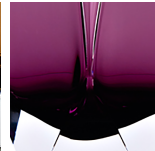

#### Metal Finishes

Brushed Gold

Brushed Nickel

Polished Gold

Polished  
Nickel

#### Murano Glass Colours

Diamond Clear

Tobacco &  
Clear

Amethyst &  
Clear

Forest Green  
& Clear