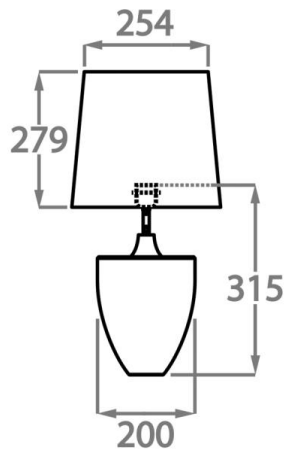

## Available Sizes

---

### Small

TL714-SM,

Height: 31.5 cm (12.4")

Diameter: 20 cm (7.87")

1 E27

Net Weight: 6 kg / 13.2 lb Cable Exit: Top

Dimensions are measured from the base of the lamp to the middle of the bulb holder and are excluding shade.  
Overall height with recommended 12" Walton shade is 60.1cm - 23.7"