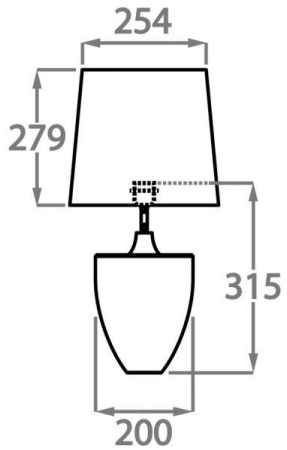

Brown

Cream

Silver

Available Sizes

Small

TL714-SM,

Height: 31.5 cm (12.4")

Diameter: 20 cm (7.87")

Bulbs: 1 E27

Net Weight: 6 kg / 13.2 lb Cable Exit: Top

Dimensions are measured from the base of the lamp to the middle of the bulb holder and are excluding shade.
Overall height with recommended 12" Walton shade is 60.1cm - 23.7"