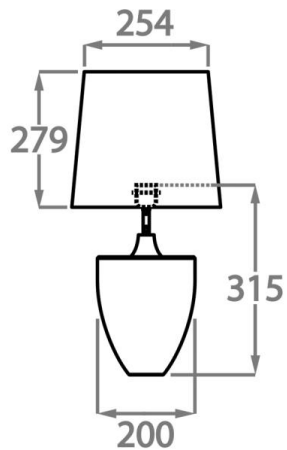

Brown

Cream

Silver

Available Sizes

Small

TL714-SM,

Height: 31.5 cm (12.4")

Diameter: 20 cm (7.87")

1 E27

Net Weight: 6 kg / 13.2 lb Cable Exit: Top

Dimensions are measured from the base of the lamp to the middle of the bulb holder and are excluding shade.
Overall height with recommended 12" Walton shade is 60.1cm - 23.7"