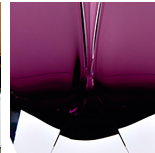

BELLA FIGURA

Chalice Small Lamp

TL714-SM

Collection Name

BEVERLY HILLS COLLECTION

Another stunning addition to the Beverly Hills range, this hand formed Murano glass piece resembles an opulent Chalice. Carefully polished for up to 12 hours, the shape and unrivalled quality of Murano glass allows the light to refract and highlight the deep, rich tones of our core colourways.

Compatible with

Yacht Club

TL714-SM in Clear and Brushed Gold with 12" Walton Shade in Bennett's Black Crepe Satin 52

Available Finishes

Metal Finishes

Brushed Gold

Brushed Nickel

Polished Gold

Polished
Nickel

Murano Glass Colours

Diamond Clear

Tobacco &
Clear

Amethyst &
Clear

Forest Green
& Clear

Silk Flex Choice

Black

Brown

Cream

Silver

Available Sizes

Small

TL714-SM,

Height: 31.5 cm (12.4")

Diameter: 20 cm (7.87")