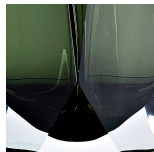

BELLA FIGURA

Chalice Small Lamp

TL714-SM

Collection Name

BEVERLY HILLS COLLECTION

Another stunning addition to the Beverly Hills range, this hand formed Murano glass piece resembles an opulent Chalice. Carefully polished for up to 12 hours, the shape and unrivalled quality of Murano glass allows the light to refract and highlight the deep, rich tones of our core colourways.

Compatible with

Yacht Club

TL714-SM in Clear and Brushed Gold with 12" Walton Shade in Bennett's Black Crepe Satin 52

Available Finishes

Metal Finish

Brushed Gold

Brushed Nickel

Polished Gold

Polished Nickel

Murano Glass Finish

Diamond Clear

Tobacco &
Clear

Amethyst &
Clear

Forest Green &
Clear

Recommended Shade(s) (OPTIONAL)

12" Walton

Silk Flex

Black

Brown

Cream

Silver

Available Sizes

Small

TL714-SM,