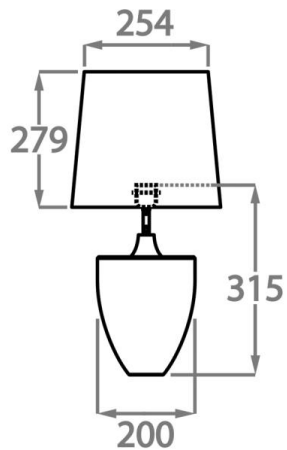

## Available Sizes

---

### Small

TL714-SM,

Height: 31.5 cm (12.4")

Diameter: 20 cm (7.87")

Bulbs: 1 E27

Net Weight: 6 kg / 13.2 lb Cable Exit: Top

Dimensions are measured from the base of the lamp to the middle of the bulb holder and are excluding shade.  
Overall height with recommended 12" Walton shade is 60.1cm - 23.7"