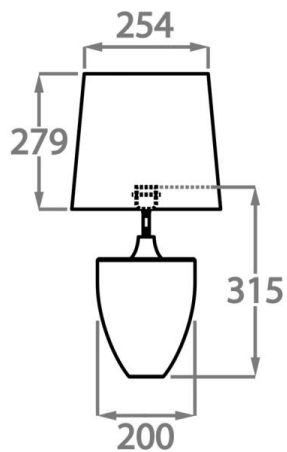

Brown

Cream

Silver

Available Sizes

Small

TL714-SM,

Height: 31.5 cm (12.4")

Diameter: 20 cm (7.87")

Bulbs: 1 E27

Net Weight: 6 kg / 13.2 lb Cable Exit: Top

Dimensions are measured from the base of the lamp to the middle of the bulb holder and are excluding shade.
Overall height with recommended 12" Walton shade is 60.1cm - 23.7"