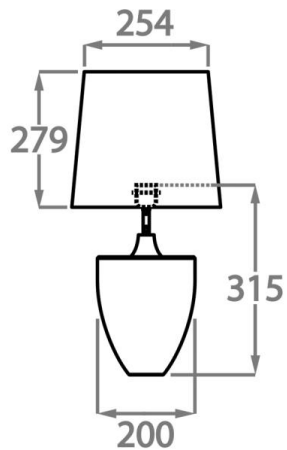

Silk Flex

Black

Brown

Cream

Silver

Available Sizes

Small

TL714-SM,

Height: 31.5 cm (12.4")

Diameter: 20 cm (7.87")

Bulbs: 1 E27

Net Weight: 6 kg / 13.2 lb Cable Exit: Top

Dimensions are measured from the base of the lamp to the middle of the bulb holder and are excluding shade.
Overall height with recommended 12" Walton shade is 60.1cm - 23.7"