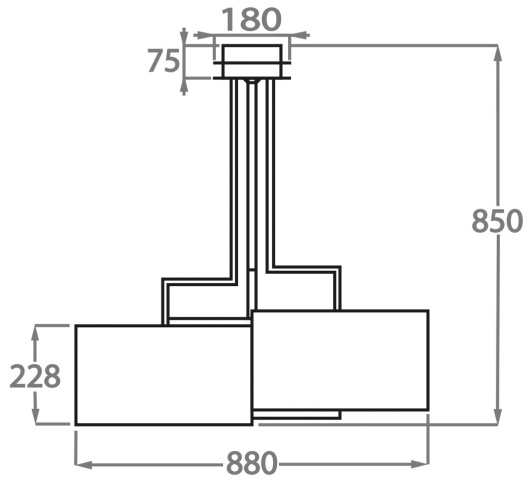

Polished Gold

Polished
Nickel

Brushed Dark
Bronze

Recommended Shade(s) (OPTIONAL)

16" Drum

Available Sizes

3 Light Round

CL100-3,

Height: 85 cm (33.46")

Diameter: 88 cm (34.65")

Bulbs: 3 x 40W E27

Net Weight: 6 kg / 14 lb

The height detailed is our standard height for this design.