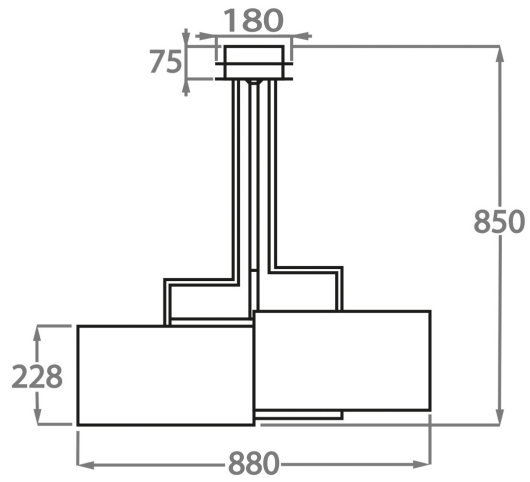

## Available Sizes

---

### 3 Light Round

CL100-3,

Height: 85 cm (33.46")

Diameter: 88 cm (34.65")

3 x 40W E27

Max Watt and Lamps: 40W x 3

Net Weight: 6 kg / 14 lb

The height detailed is our standard height for this design.