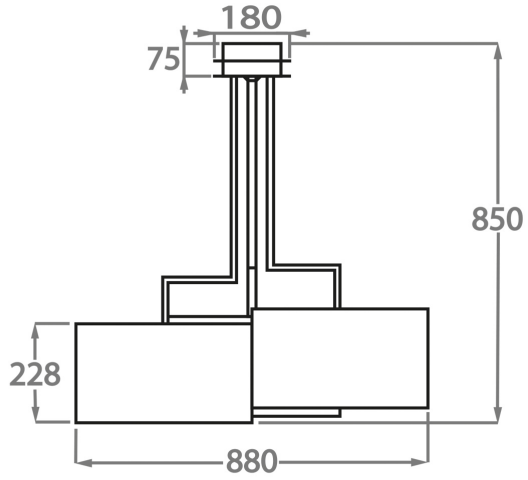

Polished Gold

Polished Nickel

Brushed Dark Bronze

Recommended Shade(s) (OPTIONAL)

16" Drum

Available Sizes

3 Light Round

CL100-3,

Height: 85 cm (33.46")

Diameter: 88 cm (34.65")

Bulbs: 3 x 40W E27

Net Weight: 6 kg / 14 lb

The height detailed is our standard height for this design.