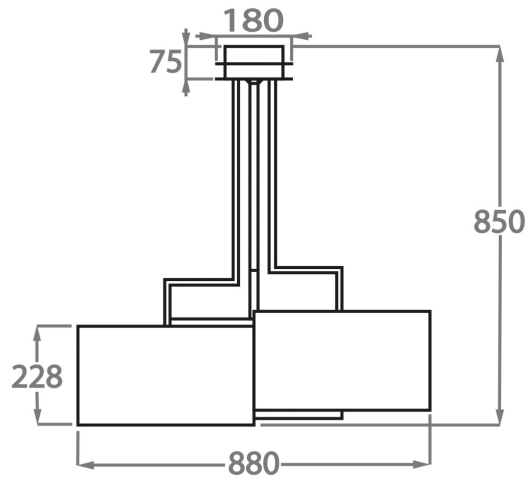

Polished Gold

Polished Nickel

Brushed Dark Bronze

Recommended Shade(s) (OPTIONAL)

16" Drum

Available Sizes

3 Light Round

CL100-3,

Height: 85 cm (33.46")

Diameter: 88 cm (34.65")

3 x 40W E27

Max Watt and Lamps: 40W x 3

Net Weight: 6 kg / 14 lb

The height detailed is our standard height for this design.