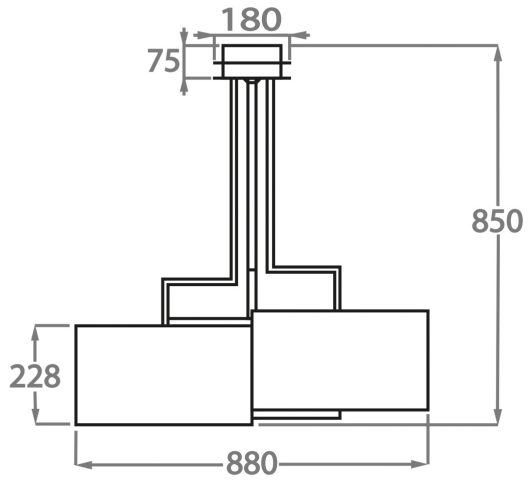

Polished Gold

Polished Nickel

Brushed Dark Bronze

Recommended Shade(s) (OPTIONAL)

16" Drum

Available Sizes

3 Light Round

CL100-3,

Height: 85 cm (33.46")

Diameter: 88 cm (34.65")

Bulbs: 3 x 40W E27

Net Weight: 6 kg / 14 lb

The height detailed is our standard height for this design.