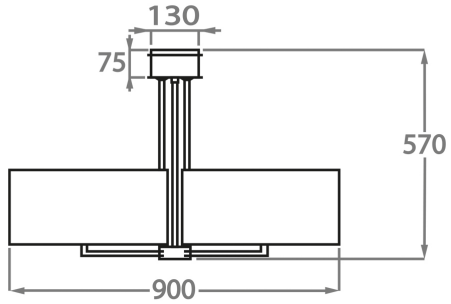

Polished Gold

Bronze

Brushed Dark
Bronze

Available Sizes

One Size Only

CL102,

Height: 57 cm (22.44")

Diameter: 90 cm (35.43")

Bulbs: 3 x 40W E27

Net Weight: 6 kg / 13 lb

The height detailed is our standard height for this design. Please specify if you require a specific height.

Shades can also be made with Customer Own Material (COM) for the 16" x 8" Custom Drum shades