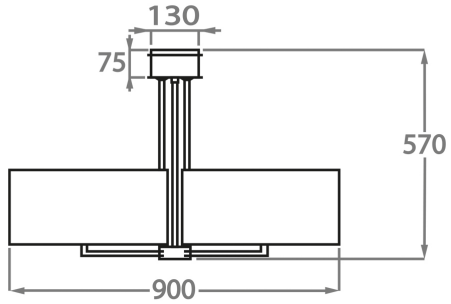

Polished Gold

Antique
Brushed Brass

Bronze

Available Sizes

One Size Only

CL102,

Height: 57 cm (22.44")

Diameter: 90 cm (35.43")

Bulbs: 3 x 40W E27

Net Weight: 6 kg / 13 lb

The height detailed is our standard height for this design. Please specify if you require a specific height.

Shades can also be made with Customer Own Material (COM) for the 16" x 8" Custom Drum shades