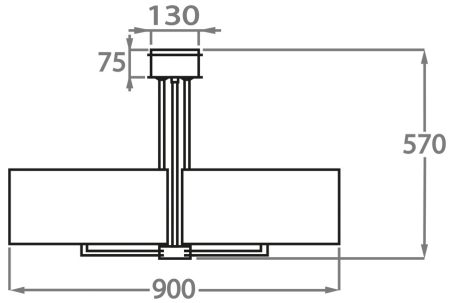

## Available Sizes

---

### One Size Only

CL102,

Height: 57 cm (22.44")

Diameter: 90 cm (35.43")

3 x 40W E27

Max Watt and Lamps: 40W x 3

Net Weight: 6 kg / 13 lb

The height detailed is our standard height for this design. Please specify if you require a specific height.