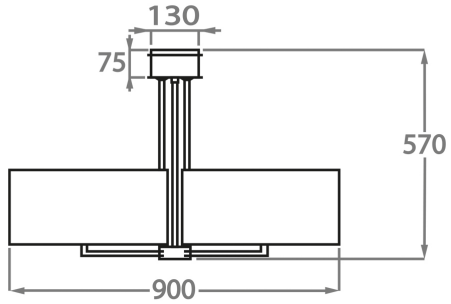

Antique
Brushed Brass

Bronze

CL102 in Bronze with 16" X 8" Custom Drum Shades in Silk Dupion 5018W (left 625, Middle 175, Right 1095)

Available Sizes

One Size Only

CL102,

Height: 57 cm (22.44")

Diameter: 90 cm (35.43")

Bulbs: 3 x 40W E27

Net Weight: 6 kg / 13 lb

The height detailed is our standard height for this design. Please specify if you require a specific height.

Shades can also be made with Customer Own Material (COM) for the 16" x 8" Custom Drum shades