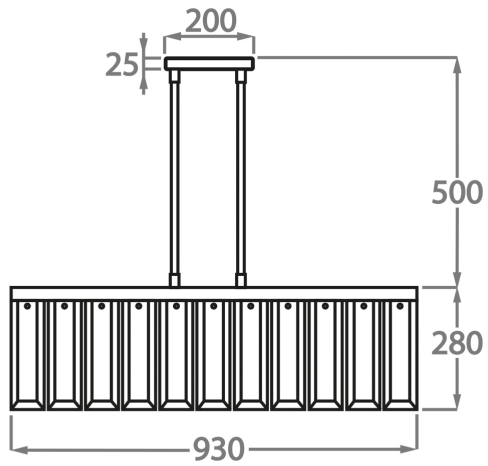

Brown Corten

Polished Gold

Available Sizes

One Size Only

CL110-RECT,

Height: 28 cm (11.02")

Width: 28 cm (11.02")

Length: 93 cm (36.61")

Bulbs: 5 x 25W E14

Net Weight: 12 kg / 26 lb

The dimensions of the supporting rods and ceiling rose are not included in the height measurements.

The standard rods and ceiling rose are 50cm (20") high if not otherwise specified by the customer.