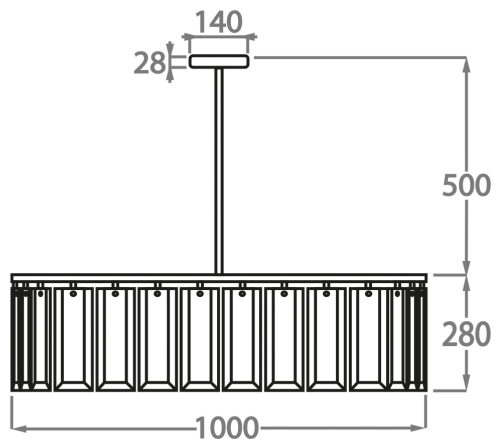

Metal Finishes

Chrome

Brown Corten

Polished Gold

Available Sizes

Size One

CL110-RO-85,
Height: 28 cm (11.02")
Diameter: 85 cm (33.46")
6 x 40W E14
Max Watt and Lamps: 40W x 6
Net Weight: 13 kg / 29 lb

Size Two

CL110-RO-100,
Height: 28 cm (11.02")
Diameter: 100 cm (39.37")
8 x 40W E14
Max Watt and Lamps: 40W x 8
Net Weight: 17 kg / 38 lb

The dimensions of the central supporting rod and ceiling rose are not included in the height measurements.
The standard rod and ceiling rose is 50cm (20") high if not otherwise specified by the customer.