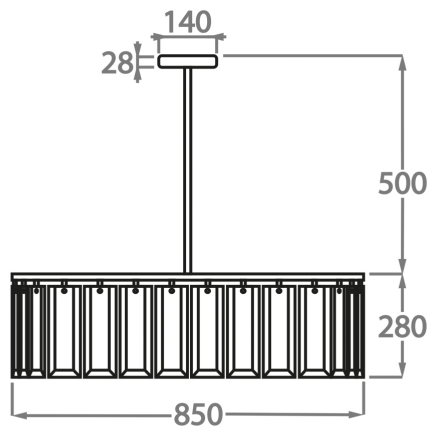

Metal Finishes

Chrome

Brown Corten

Polished Gold

Available Sizes

Size One

CL110-RO-85,
Height: 28 cm (11.02")
Diameter: 85 cm (33.46")
6 x 40W E14
Max Watt and Lamps: 40W x 6
Net Weight: 13 kg / 29 lb

Size Two

CL110-RO-100,
Height: 28 cm (11.02")
Diameter: 100 cm (39.37")
8 x 40W E14
Max Watt and Lamps: 40W x 8
Net Weight: 17 kg / 38 lb

The dimensions of the central supporting rod and ceiling rose are not included in the height measurements.
The standard rod and ceiling rose is 50cm (20") high if not otherwise specified by the customer.