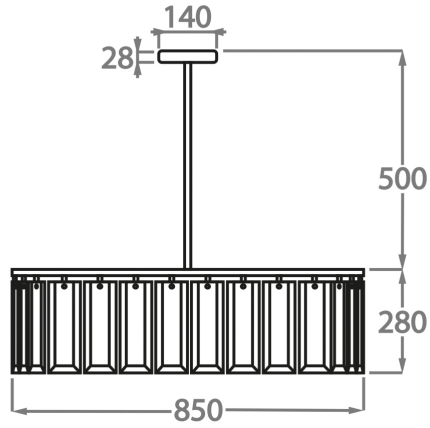

Metal Finish

Chrome

Brown Corten

Polished Gold

Available Sizes

Size One

CL110-RO-85,
Height: 28 cm (11.02")
Diameter: 85 cm (33.46")
Bulbs: 6 x 40W E14
Net Weight: 13 kg / 29 lb

Size Two

CL110-RO-100,
Height: 28 cm (11.02")
Diameter: 100 cm (39.37")
Bulbs: 8 x 40W E14
Net Weight: 17 kg / 38 lb

The dimensions of the central supporting rod and ceiling rose are not included in the height measurements.
The standard rod and ceiling rose is 50cm (20") high if not otherwise specified by the customer.