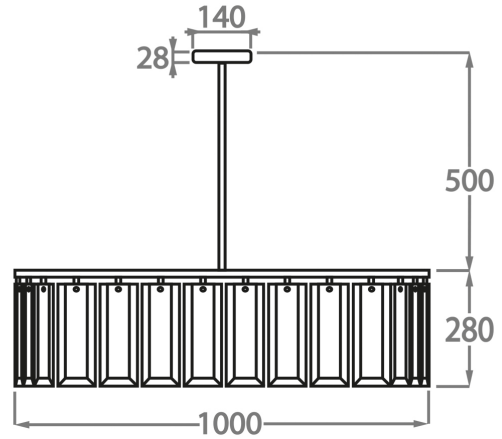

Metal Finish

Chrome

Brown Corten

Polished Gold

Available Sizes

Size One

CL110-RO-85,
Height: 28 cm (11.02")
Diameter: 85 cm (33.46")
Bulbs: 6 x 40W E14
Net Weight: 13 kg / 29 lb

Size Two

CL110-RO-100,
Height: 28 cm (11.02")
Diameter: 100 cm (39.37")
Bulbs: 8 x 40W E14
Net Weight: 17 kg / 38 lb

The dimensions of the central supporting rod and ceiling rose are not included in the height measurements.
The standard rod and ceiling rose is 50cm (20") high if not otherwise specified by the customer.