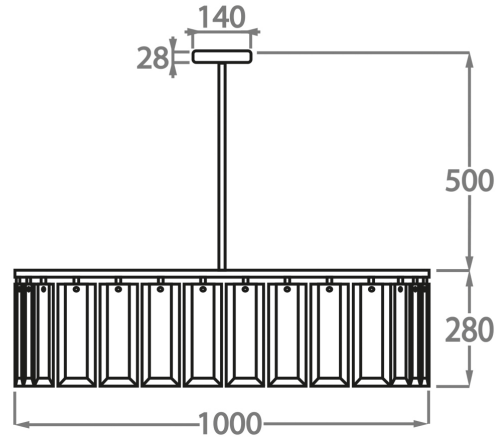

Clear Hand-Carved Lucite

Metal Finish

Chrome

Brown Corten

Polished Gold

Available Sizes

Size One

CL110-RO-85,
Height: 28 cm (11.02")
Diameter: 85 cm (33.46")
Bulbs: 6 x 40W E14
Net Weight: 13 kg / 29 lb

Size Two

CL110-RO-100,
Height: 28 cm (11.02")
Diameter: 100 cm (39.37")
Bulbs: 8 x 40W E14
Net Weight: 17 kg / 38 lb

The dimensions of the central supporting rod and ceiling rose are not included in the height measurements.
The standard rod and ceiling rose is 50cm (20") high if not otherwise specified by the customer.