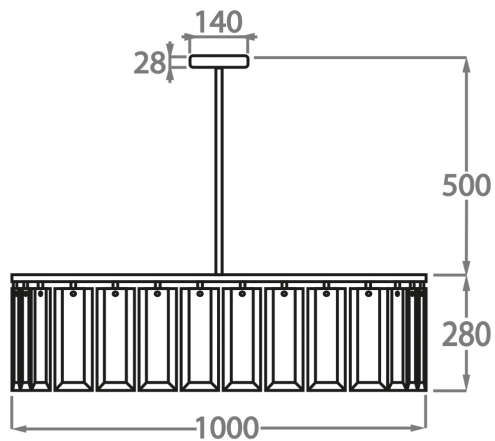

Clear Hand-Carved Lucite

Metal Finishes

Chrome

Brown Corten

Polished Gold

Available Sizes

Size One

CL110-RO-85,
Height: 28 cm (11.02")
Diameter: 85 cm (33.46")
6 x 40W E14
Max Watt and Lamps: 40W x 6
Net Weight: 13 kg / 29 lb

Size Two

CL110-RO-100,
Height: 28 cm (11.02")
Diameter: 100 cm (39.37")
8 x 40W E14
Max Watt and Lamps: 40W x 8
Net Weight: 17 kg / 38 lb

The dimensions of the central supporting rod and ceiling rose are not included in the height measurements.
The standard rod and ceiling rose is 50cm (20") high if not otherwise specified by the customer.