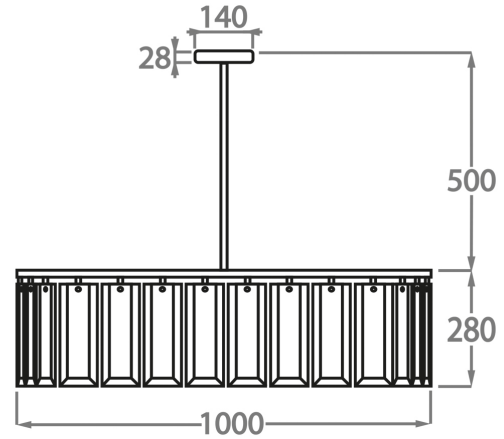

Clear Hand-Carved Lucite

Metal Finish

Chrome

Brown Corten

Polished Gold

Available Sizes

Size One

CL110-RO-85,
Height: 28 cm (11.02")
Diameter: 85 cm (33.46")
Bulbs: 6 x 40W E14
Net Weight: 13 kg / 29 lb

Size Two

CL110-RO-100,
Height: 28 cm (11.02")
Diameter: 100 cm (39.37")
Bulbs: 8 x 40W E14
Net Weight: 17 kg / 38 lb

The dimensions of the central supporting rod and ceiling rose are not included in the height measurements.
The standard rod and ceiling rose is 50cm (20") high if not otherwise specified by the customer.