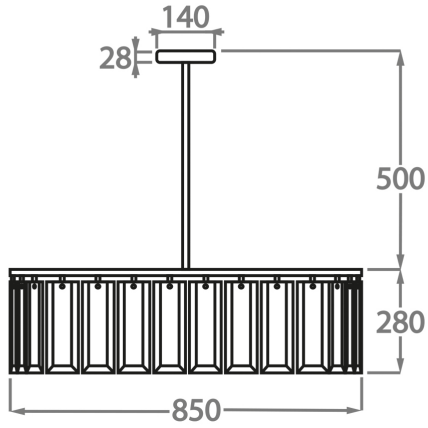

Clear Hand-Carved Lucite

Metal Finish

Chrome

Brown Corten

Polished Gold

Available Sizes

Size One

CL110-RO-85,
Height: 28 cm (11.02")
Diameter: 85 cm (33.46")
Bulbs: 6 x 40W E14
Net Weight: 13 kg / 29 lb

Size Two

CL110-RO-100,
Height: 28 cm (11.02")
Diameter: 100 cm (39.37")
Bulbs: 8 x 40W E14
Net Weight: 17 kg / 38 lb

The dimensions of the central supporting rod and ceiling rose are not included in the height measurements.
The standard rod and ceiling rose is 50cm (20") high if not otherwise specified by the customer.