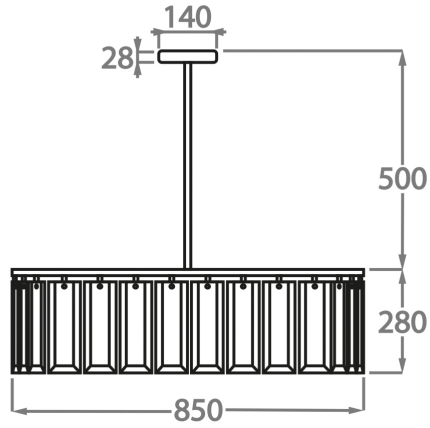

Clear Hand-Carved Lucite

Metal Finish

Chrome

Brown Corten

Polished Gold

Available Sizes

Size One

CL110-RO-85,
Height: 28 cm (11.02")
Diameter: 85 cm (33.46")
Bulbs: 6 x 40W E14
Net Weight: 13 kg / 29 lb

Size Two

CL110-RO-100,
Height: 28 cm (11.02")
Diameter: 100 cm (39.37")
Bulbs: 8 x 40W E14
Net Weight: 17 kg / 38 lb

The dimensions of the central supporting rod and ceiling rose are not included in the height measurements.
The standard rod and ceiling rose is 50cm (20") high if not otherwise specified by the customer.