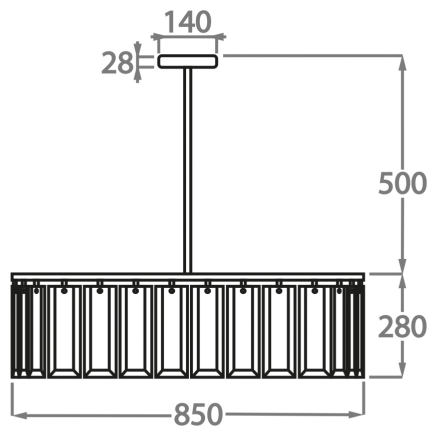

Clear Hand-Carved Lucite

Metal Finishes

Chrome

Brown Corten

Polished Gold

Available Sizes

Size One

CL110-RO-85,
Height: 28 cm (11.02")
Diameter: 85 cm (33.46")
6 x 40W E14
Max Watt and Lamps: 40W x 6
Net Weight: 13 kg / 29 lb

Size Two

CL110-RO-100,
Height: 28 cm (11.02")
Diameter: 100 cm (39.37")
8 x 40W E14
Max Watt and Lamps: 40W x 8
Net Weight: 17 kg / 38 lb

The dimensions of the central supporting rod and ceiling rose are not included in the height measurements.
The standard rod and ceiling rose is 50cm (20") high if not otherwise specified by the customer.