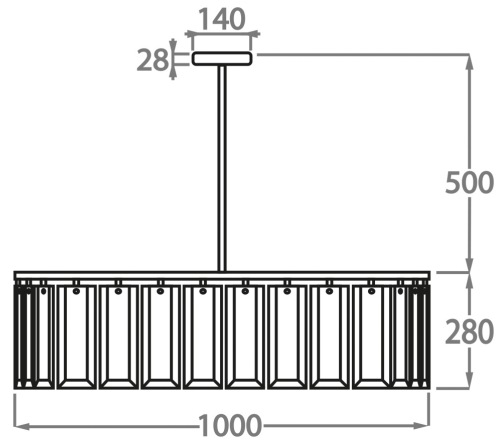

CL110-RO-100 in Hand-carved Lucite with 5 Inch Drum Shades in 5018W/ 56

Available Finishes

Glass Finish

Clear Bevelled Glass

Grey Bevelled Glass

Smoke Bevelled Glass

Lucite Finish

Clear Hand-Carved Lucite

Metal Finish

Chrome

Brown Corten

Polished Gold

Available Sizes

Size One

CL110-RO-85,
Height: 28 cm (11.02")
Diameter: 85 cm (33.46")
Bulbs: 6 x 25W E14
Net Weight: 13 kg / 29 lb

Size Two

CL110-RO-100,
Height: 28 cm (11.02")
Diameter: 100 cm (39.37")
Bulbs: 8 x 40W E14
Net Weight: 17 kg / 38 lb

The dimensions of the central supporting rod and ceiling rose are not included in the height measurements.
The standard rod and ceiling rose is 50cm (20") high if not otherwise specified by the customer.