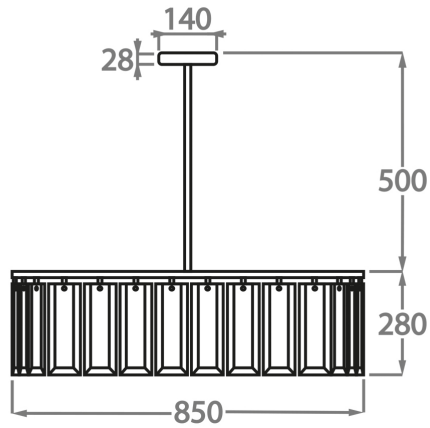

CL110-RO-100 in Hand-carved Lucite with 5 Inch Drum Shades in 5018W/ 56

Available Finishes

Glass Finish

Clear Bevelled Glass

Grey Bevelled Glass

Smoke Bevelled Glass

Lucite Finish

Clear Hand-Carved Lucite

Metal Finish

Chrome

Brown Corten

Polished Gold

Available Sizes

Size One

CL110-RO-85,
Height: 28 cm (11.02")
Diameter: 85 cm (33.46")
Bulbs: 6 x 25W E14
Net Weight: 13 kg / 29 lb

Size Two

CL110-RO-100,
Height: 28 cm (11.02")
Diameter: 100 cm (39.37")
Bulbs: 8 x 40W E14
Net Weight: 17 kg / 38 lb

The dimensions of the central supporting rod and ceiling rose are not included in the height measurements.
The standard rod and ceiling rose is 50cm (20") high if not otherwise specified by the customer.