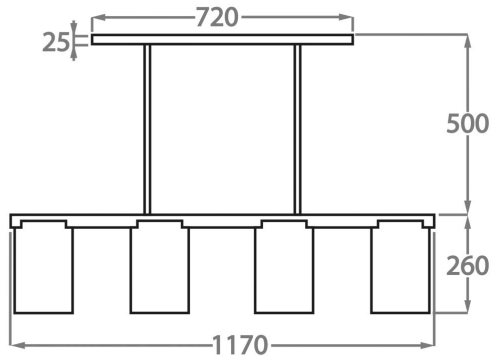

Height: 26 cm (10.24")

Width: 16 cm (6.3")

Length: 117 cm (46.06")

Bulbs: 4 x 40W E14

Net Weight: 9 kg / 20 lb

This Ceiling Light has telescopic rods and therefore the overall height can be adjusted by up to 45cm (18") or it can be ordered with fixed rods.