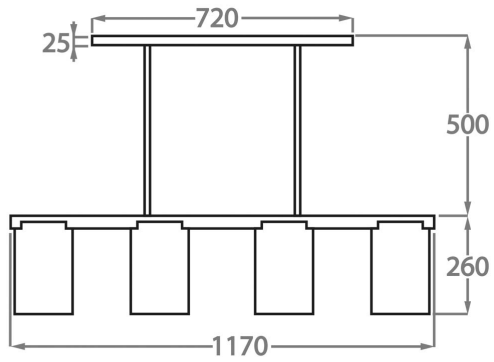

## Available Sizes

---

### One Size Only

CL111,

Height: 26 cm (10.24")

Width: 16 cm (6.3")

Length: 117 cm (46.06")

4 x 40W E14

Max Watt and Lamps: 40W x 4

Net Weight: 9 kg / 20 lb

This Ceiling Light has telescopic rods and therefore the overall height can be adjusted by up to 45cm (18") or it can be ordered with fixed rods.

This ceiling light comes with 10" Long Drum Shades (as pictured)