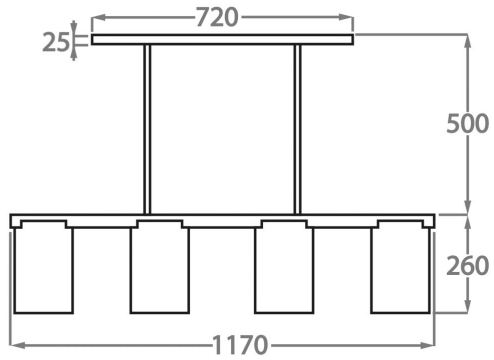

One Size Only

CL111,

Height: 26 cm (10.24")

Width: 16 cm (6.3")

Length: 117 cm (46.06")

Bulbs: 4 x 40W E14

Net Weight: 9 kg / 20 lb

This Ceiling Light has telescopic rods and therefore the overall height can be adjusted by up to 45cm (18") or it can be ordered with fixed rods.