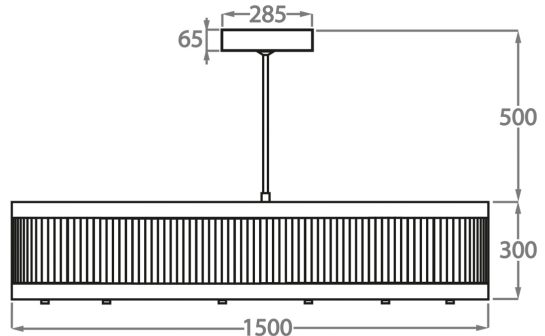

Size Four

CL120-2-150,
Height: 30 cm (11.81")
Diameter: 150 cm (59.06")
LED Strip
Net Weight: 58 kg / 128 lb