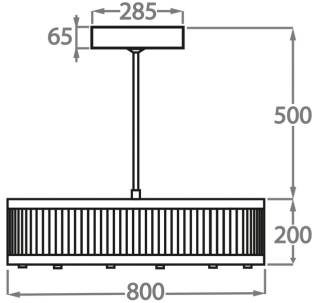

Available Sizes

Size One

CL120-2-80,
Height: 20 cm (7.87")
Diameter: 80 cm (31.5")
LED Strip
Net Weight: 30 kg / 66 lb