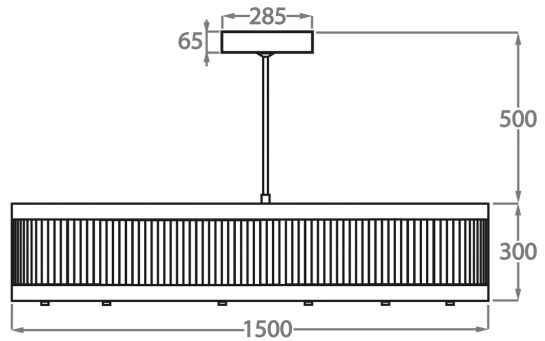

CL120-2-80,
Height: 20 cm (7.87")
Diameter: 80 cm (31.5")
LED Strip
Max Watt and Lamps: 90W
Net Weight: 30 kg / 66 lb

Size Two

CL120-2-100,
Height: 20 cm (7.87")
Diameter: 100 cm (39.37")
LED Strip
Max Watt and Lamps: 135W
Net Weight: 33 kg / 73 lb

Size Three

CL120-2-120,
Height: 20 cm (7.87")
Diameter: 120 cm (47.24")
LED Strip
Max Watt and Lamps: 170W
Net Weight: 45 kg / 99 lb

Size Four

CL120-2-150,
Height: 30 cm (11.81")
Diameter: 150 cm (59.06")
LED Strip
Max Watt and Lamps: 200W
Net Weight: 58 kg / 128 lb

Please note we offer two options for our LED lit products that you can discuss with your sales advisor:

Warm White - 2700K - 2900K
Cool White - 5000K - 6000K

The dimensions of the central supporting rod and ceiling rose are not included in the height measurements
The standard rod and ceiling rose is 50cm (20") high if not otherwise specified by the customer