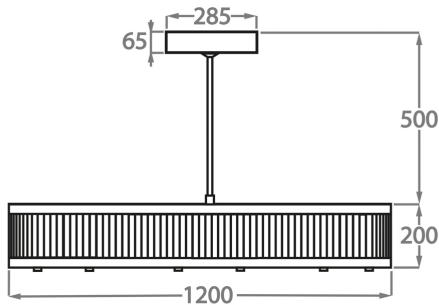

CL120-2-80,
Height: 20 cm (7.87")
Diameter: 80 cm (31.5")
LED Strip
Max Watt and Lamps: 90W
Net Weight: 30 kg / 66 lb

Size Two

CL120-2-100,
Height: 20 cm (7.87")
Diameter: 100 cm (39.37")
LED Strip
Max Watt and Lamps: 135W
Net Weight: 33 kg / 73 lb

Size Three

CL120-2-120,
Height: 20 cm (7.87")
Diameter: 120 cm (47.24")
LED Strip
Max Watt and Lamps: 170W
Net Weight: 45 kg / 99 lb

Size Four

CL120-2-150,
Height: 30 cm (11.81")
Diameter: 150 cm (59.06")
LED Strip
Max Watt and Lamps: 200W
Net Weight: 58 kg / 128 lb

Please note we offer two options for our LED lit products that you can discuss with your sales advisor:

Warm White - 2700K - 2900K
Cool White - 5000K - 6000K

The dimensions of the central supporting rod and ceiling rose are not included in the height measurements
The standard rod and ceiling rose is 50cm (20") high if not otherwise specified by the customer