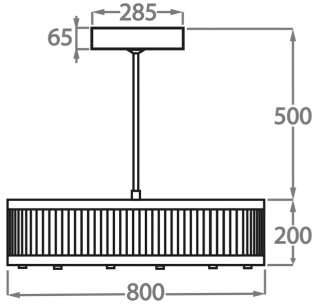

CL120-2-80,
Height: 20 cm (7.87")
Diameter: 80 cm (31.5")
LED Strip
Max Watt and Lamps: 90W
Net Weight: 30 kg / 66 lb

Size Two

CL120-2-100,
Height: 20 cm (7.87")
Diameter: 100 cm (39.37")
LED Strip
Max Watt and Lamps: 135W
Net Weight: 33 kg / 73 lb

Size Three

CL120-2-120,
Height: 20 cm (7.87")
Diameter: 120 cm (47.24")
LED Strip
Max Watt and Lamps: 170W
Net Weight: 45 kg / 99 lb

Size Four

CL120-2-150,
Height: 30 cm (11.81")
Diameter: 150 cm (59.06")
LED Strip
Max Watt and Lamps: 200W
Net Weight: 58 kg / 128 lb

Please note we offer two options for our LED lit products that you can discuss with your sales advisor:

Warm White - 2700K - 2900K
Cool White - 5000K - 6000K

The dimensions of the central supporting rod and ceiling rose are not included in the height measurements
The standard rod and ceiling rose is 50cm (20") high if not otherwise specified by the customer