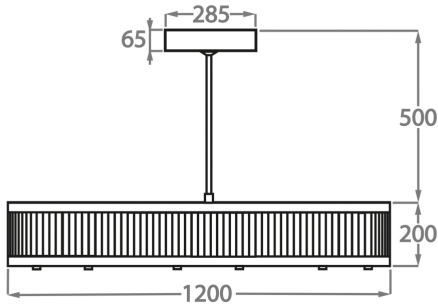

Size Three

CL120-2-120,
Height: 20 cm (7.87")
Diameter: 120 cm (47.24")
LED Strip
Net Weight: 45 kg / 99 lb