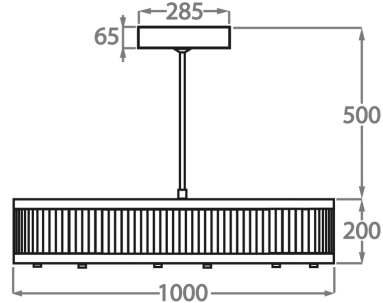

Size Two

CL120-2-100,
Height: 20 cm (7.87")
Diameter: 100 cm (39.37")
LED Strip
Net Weight: 33 kg / 73 lb