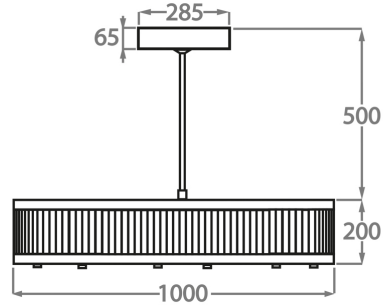

CL120-2-80,
Height: 20 cm (7.87")
Diameter: 80 cm (31.5")
LED Strip
Max Watt and Lamps: 90W
Net Weight: 30 kg / 66 lb

Size Two

CL120-2-100,
Height: 20 cm (7.87")
Diameter: 100 cm (39.37")
LED Strip
Max Watt and Lamps: 135W
Net Weight: 33 kg / 73 lb

Size Three

CL120-2-120,
Height: 20 cm (7.87")
Diameter: 120 cm (47.24")
LED Strip
Max Watt and Lamps: 170W
Net Weight: 45 kg / 99 lb

Size Four

CL120-2-150,
Height: 30 cm (11.81")
Diameter: 150 cm (59.06")
LED Strip
Max Watt and Lamps: 200W
Net Weight: 58 kg / 128 lb

Please note we offer two options for our LED lit products that you can discuss with your sales advisor:

Warm White - 2700K - 2900K
Cool White - 5000K - 6000K

The dimensions of the central supporting rod and ceiling rose are not included in the height measurements
The standard rod and ceiling rose is 50cm (20") high if not otherwise specified by the customer