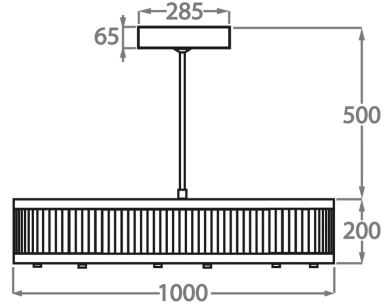

CL120-2-80,  
Height: 20 cm (7.87")  
Diameter: 80 cm (31.5")  
LED Strip  
Net Weight: 30 kg / 66 lb

**Size Two**

CL120-2-100,  
Height: 20 cm (7.87")  
Diameter: 100 cm (39.37")  
LED Strip  
Net Weight: 33 kg / 73 lb

**Size Three**

CL120-2-120,  
Height: 20 cm (7.87")  
Diameter: 120 cm (47.24")  
LED Strip  
Net Weight: 45 kg / 99 lb

**Size Four**

CL120-2-150,  
Height: 30 cm (11.81")  
Diameter: 150 cm (59.06")  
Bulbs: LED Strip x 200W LED Strip  
Net Weight: 58 kg / 128 lb

Please note we offer two options for our LED lit products that you can discuss with your sales advisor:

Warm White - 2700K - 2900K  
Cool White - 5000K - 6000K

The dimensions of the central supporting rod and ceiling rose are not included in the height measurements  
The standard rod and ceiling rose is 50cm (20") high if not otherwise specified by the customer