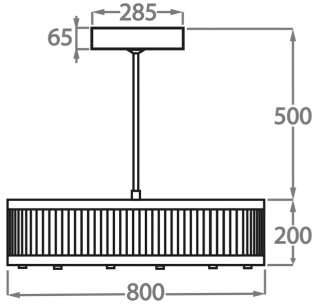

CL120-2-80,
Height: 20 cm (7.87")
Diameter: 80 cm (31.5")
LED Strip
Max Watt and Lamps: 90W
Net Weight: 30 kg / 66 lb

Size Two

CL120-2-100,
Height: 20 cm (7.87")
Diameter: 100 cm (39.37")
LED Strip
Max Watt and Lamps: 135W
Net Weight: 33 kg / 73 lb

Size Three

CL120-2-120,
Height: 20 cm (7.87")
Diameter: 120 cm (47.24")
LED Strip
Max Watt and Lamps: 170W
Net Weight: 45 kg / 99 lb

Size Four

CL120-2-150,
Height: 30 cm (11.81")
Diameter: 150 cm (59.06")
LED Strip x 200W LED Strip
Max Watt and Lamps: 200W x LED Strip
Net Weight: 58 kg / 128 lb

Please note we offer two options for our LED lit products that you can discuss with your sales advisor:

Warm White - 2700K - 2900K
Cool White - 5000K - 6000K

The dimensions of the central supporting rod and ceiling rose are not included in the height measurements
The standard rod and ceiling rose is 50cm (20") high if not otherwise specified by the customer