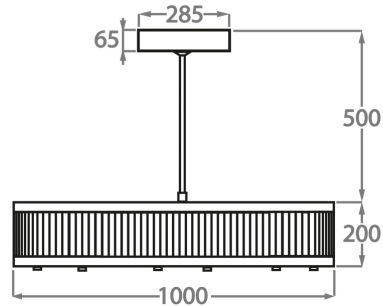

CL120-2-80,  
Height: 20 cm (7.87")  
Diameter: 80 cm (31.5")  
LED Strip  
Net Weight: 30 kg / 66 lb

**Size Two**

CL120-2-100,  
Height: 20 cm (7.87")  
Diameter: 100 cm (39.37")  
LED Strip  
Net Weight: 33 kg / 73 lb

**Size Three**

CL120-2-120,  
Height: 20 cm (7.87")  
Diameter: 120 cm (47.24")  
LED Strip  
Net Weight: 45 kg / 99 lb

**Size Four**

CL120-2-150,  
Height: 30 cm (11.81")  
Diameter: 150 cm (59.06")  
Bulbs: LED Strip x 200W LED Strip  
Net Weight: 58 kg / 128 lb