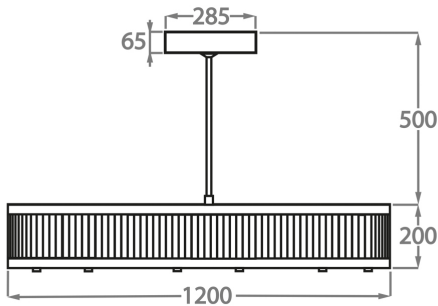

CL120-2-80,  
Height: 20 cm (7.87")  
Diameter: 80 cm (31.5")  
LED Strip  
Net Weight: 30 kg / 66 lb

**Size Two**

CL120-2-100,  
Height: 20 cm (7.87")  
Diameter: 100 cm (39.37")  
LED Strip  
Net Weight: 33 kg / 73 lb

**Size Three**

CL120-2-120,  
Height: 20 cm (7.87")  
Diameter: 120 cm (47.24")  
LED Strip  
Net Weight: 45 kg / 99 lb

**Size Four**

CL120-2-150,  
Height: 30 cm (11.81")  
Diameter: 150 cm (59.06")  
Bulbs: LED Strip x 200W LED Strip  
Net Weight: 58 kg / 128 lb

Please note we offer two options for our LED lit products that you can discuss with your sales advisor:

Warm White - 2700K - 2900K  
Cool White - 5000K - 6000K

The dimensions of the central supporting rod and ceiling rose are not included in the height measurements  
The standard rod and ceiling rose is 50cm (20") high if not otherwise specified by the customer