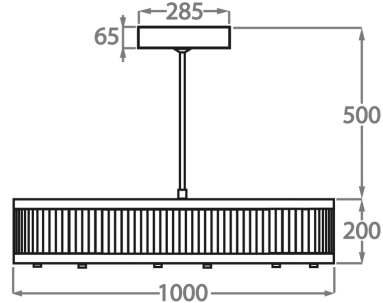

CL120-2-80,
Height: 20 cm (7.87")
Diameter: 80 cm (31.5")
LED Strip
Net Weight: 30 kg / 66 lb

Size Two

CL120-2-100,
Height: 20 cm (7.87")
Diameter: 100 cm (39.37")
LED Strip
Net Weight: 33 kg / 73 lb

Size Three

CL120-2-120,
Height: 20 cm (7.87")
Diameter: 120 cm (47.24")
LED Strip
Net Weight: 45 kg / 99 lb

Size Four

CL120-2-150,
Height: 30 cm (11.81")
Diameter: 150 cm (59.06")
Bulbs: LED Strip x 200W LED Strip
Net Weight: 58 kg / 128 lb

Please note we offer two options for our LED lit products that you can discuss with your sales advisor:

Warm White - 2700K - 2900K
Cool White - 5000K - 6000K

The dimensions of the central supporting rod and ceiling rose are not included in the height measurements
The standard rod and ceiling rose is 50cm (20") high if not otherwise specified by the customer