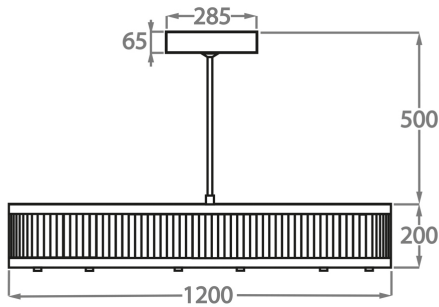

CL120-2-80,
Height: 20 cm (7.87")
Diameter: 80 cm (31.5")
LED Strip
Max Watt and Lamps: 90W
Net Weight: 30 kg / 66 lb

Size Two

CL120-2-100,
Height: 20 cm (7.87")
Diameter: 100 cm (39.37")
LED Strip
Max Watt and Lamps: 135W
Net Weight: 33 kg / 73 lb

Size Three

CL120-2-120,
Height: 20 cm (7.87")
Diameter: 120 cm (47.24")
LED Strip
Max Watt and Lamps: 170W
Net Weight: 45 kg / 99 lb

Size Four

CL120-2-150,
Height: 30 cm (11.81")
Diameter: 150 cm (59.06")
LED Strip x 200W LED Strip
Max Watt and Lamps: 200W x LED Strip
Net Weight: 58 kg / 128 lb

Please note we offer two options for our LED lit products that you can discuss with your sales advisor:

Warm White - 2700K - 2900K
Cool White - 5000K - 6000K

The dimensions of the central supporting rod and ceiling rose are not included in the height measurements
The standard rod and ceiling rose is 50cm (20") high if not otherwise specified by the customer