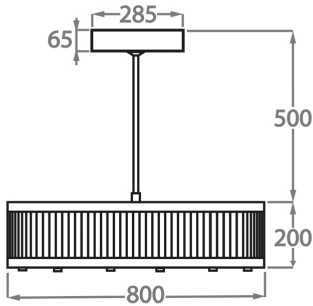

CL120-2-80,  
Height: 20 cm (7.87")  
Diameter: 80 cm (31.5")  
LED Strip  
Net Weight: 30 kg / 66 lb

**Size Two**

CL120-2-100,  
Height: 20 cm (7.87")  
Diameter: 100 cm (39.37")  
LED Strip  
Net Weight: 33 kg / 73 lb

**Size Three**

CL120-2-120,  
Height: 20 cm (7.87")  
Diameter: 120 cm (47.24")  
LED Strip  
Net Weight: 45 kg / 99 lb

**Size Four**

CL120-2-150,  
Height: 30 cm (11.81")  
Diameter: 150 cm (59.06")  
Bulbs: LED Strip x 200W LED Strip  
Net Weight: 58 kg / 128 lb

Please note we offer two options for our LED lit products that you can discuss with your sales advisor:

Warm White - 2700K - 2900K  
Cool White - 5000K - 6000K

The dimensions of the central supporting rod and ceiling rose are not included in the height measurements  
The standard rod and ceiling rose is 50cm (20") high if not otherwise specified by the customer