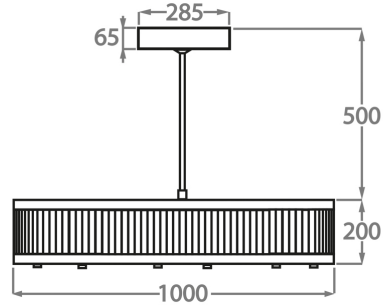

CL120-2-80,
Height: 20 cm (7.87")
Diameter: 80 cm (31.5")
LED Strip
Max Watt and Lamps: 90W
Net Weight: 30 kg / 66 lb

Size Two

CL120-2-100,
Height: 20 cm (7.87")
Diameter: 100 cm (39.37")
LED Strip
Max Watt and Lamps: 135W
Net Weight: 33 kg / 73 lb

Size Three

CL120-2-120,
Height: 20 cm (7.87")
Diameter: 120 cm (47.24")
LED Strip
Max Watt and Lamps: 170W
Net Weight: 45 kg / 99 lb

Size Four

CL120-2-150,
Height: 30 cm (11.81")
Diameter: 150 cm (59.06")
LED Strip x 200W LED Strip
Max Watt and Lamps: 200W x LED Strip
Net Weight: 58 kg / 128 lb

Please note we offer two options for our LED lit products that you can discuss with your sales advisor:

Warm White - 2700K - 2900K
Cool White - 5000K - 6000K

The dimensions of the central supporting rod and ceiling rose are not included in the height measurements
The standard rod and ceiling rose is 50cm (20") high if not otherwise specified by the customer