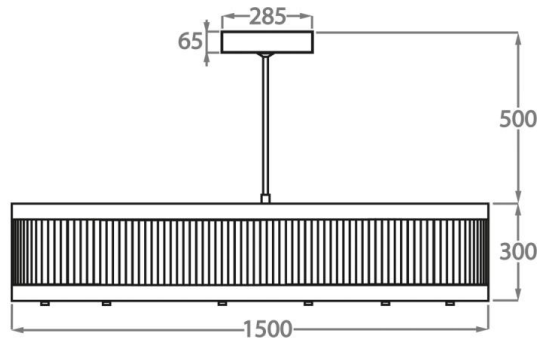

CL120-2-80,
Height: 20 cm (7.87")
Diameter: 80 cm (31.5")
LED Strip
Max Watt and Lamps: 90W
Net Weight: 30 kg / 66 lb

Size Two

CL120-2-100,
Height: 20 cm (7.87")
Diameter: 100 cm (39.37")
LED Strip
Max Watt and Lamps: 135W
Net Weight: 33 kg / 73 lb

Size Three

CL120-2-120,
Height: 20 cm (7.87")
Diameter: 120 cm (47.24")
LED Strip
Max Watt and Lamps: 170W
Net Weight: 45 kg / 99 lb

Size Four

CL120-2-150,
Height: 30 cm (11.81")
Diameter: 150 cm (59.06")
LED Strip x 200W LED Strip
Max Watt and Lamps: 200W x LED Strip
Net Weight: 58 kg / 128 lb

Please note we offer two options for our LED lit products that you can discuss with your sales advisor:

Warm White - 2700K - 2900K
Cool White - 5000K - 6000K

The dimensions of the central supporting rod and ceiling rose are not included in the height measurements
The standard rod and ceiling rose is 50cm (20") high if not otherwise specified by the customer