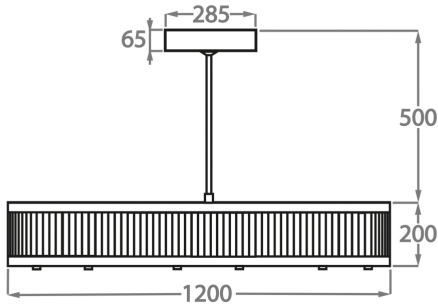

CL120-2-80,
Height: 20 cm (7.87")
Diameter: 80 cm (31.5")
LED Strip
Net Weight: 30 kg / 66 lb

Size Two

CL120-2-100,
Height: 20 cm (7.87")
Diameter: 100 cm (39.37")
LED Strip
Net Weight: 33 kg / 73 lb

Size Three

CL120-2-120,
Height: 20 cm (7.87")
Diameter: 120 cm (47.24")
LED Strip
Net Weight: 45 kg / 99 lb

Size Four

CL120-2-150,
Height: 30 cm (11.81")
Diameter: 150 cm (59.06")
Bulbs: LED Strip x 200W LED Strip
Net Weight: 58 kg / 128 lb

Please note we offer two options for our LED lit products that you can discuss with your sales advisor:

Warm White - 2700K - 2900K
Cool White - 5000K - 6000K

The dimensions of the central supporting rod and ceiling rose are not included in the height measurements
The standard rod and ceiling rose is 50cm (20") high if not otherwise specified by the customer