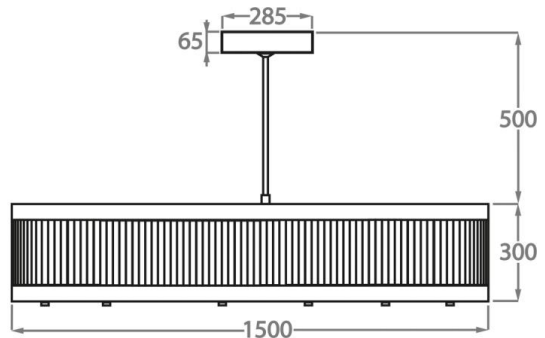

CL120-2-80,  
Height: 20 cm (7.87")  
Diameter: 80 cm (31.5")  
LED Strip  
Net Weight: 30 kg / 66 lb

**Size Two**

CL120-2-100,  
Height: 20 cm (7.87")  
Diameter: 100 cm (39.37")  
LED Strip  
Net Weight: 33 kg / 73 lb

**Size Three**

CL120-2-120,  
Height: 20 cm (7.87")  
Diameter: 120 cm (47.24")  
LED Strip  
Net Weight: 45 kg / 99 lb

**Size Four**

CL120-2-150,  
Height: 30 cm (11.81")  
Diameter: 150 cm (59.06")  
Bulbs: LED Strip x 200W LED Strip  
Net Weight: 58 kg / 128 lb

Please note we offer two options for our LED lit products that you can discuss with your sales advisor:

Warm White - 2700K - 2900K  
Cool White - 5000K - 6000K

The dimensions of the central supporting rod and ceiling rose are not included in the height measurements  
The standard rod and ceiling rose is 50cm (20") high if not otherwise specified by the customer