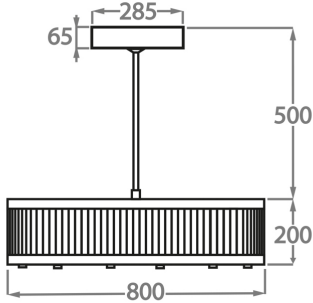

CL120-2-80,  
Height: 20 cm (7.87")  
Diameter: 80 cm (31.5")  
LED Strip  
Net Weight: 30 kg / 66 lb

**Size Two**

CL120-2-100,  
Height: 20 cm (7.87")  
Diameter: 100 cm (39.37")  
LED Strip  
Net Weight: 33 kg / 73 lb

**Size Three**

CL120-2-120,  
Height: 20 cm (7.87")  
Diameter: 120 cm (47.24")  
LED Strip  
Net Weight: 45 kg / 99 lb

**Size Four**

CL120-2-150,  
Height: 30 cm (11.81")  
Diameter: 150 cm (59.06")  
Bulbs: LED Strip x 200W LED Strip  
Net Weight: 58 kg / 128 lb

Please note we offer two options for our LED lit products that you can discuss with your sales advisor:

Warm White - 2700K - 2900K  
Cool White - 5000K - 6000K

The dimensions of the central supporting rod and ceiling rose are not included in the height measurements  
The standard rod and ceiling rose is 50cm (20") high if not otherwise specified by the customer