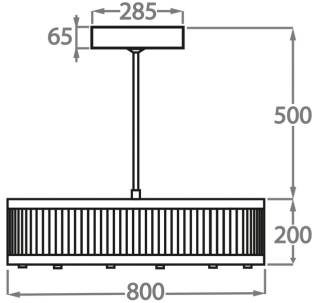

CL120-2-80,
Height: 20 cm (7.87")
Diameter: 80 cm (31.5")
LED Strip
Net Weight: 30 kg / 66 lb

Size Two

CL120-2-100,
Height: 20 cm (7.87")
Diameter: 100 cm (39.37")
LED Strip
Net Weight: 33 kg / 73 lb

Size Three

CL120-2-120,
Height: 20 cm (7.87")
Diameter: 120 cm (47.24")
LED Strip
Net Weight: 45 kg / 99 lb

Size Four

CL120-2-150,
Height: 30 cm (11.81")
Diameter: 150 cm (59.06")
Bulbs: LED Strip x 200W LED Strip
Net Weight: 58 kg / 128 lb

Please note we offer two options for our LED lit products that you can discuss with your sales advisor:

Warm White - 2700K - 2900K
Cool White - 5000K - 6000K

The dimensions of the central supporting rod and ceiling rose are not included in the height measurements
The standard rod and ceiling rose is 50cm (20") high if not otherwise specified by the customer