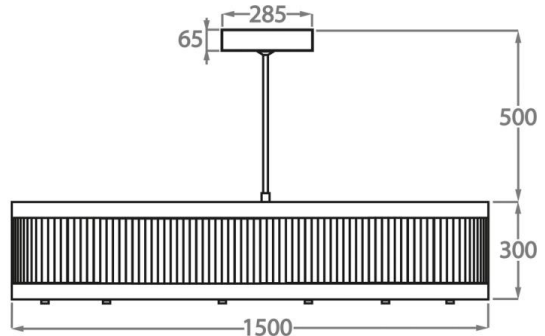

CL120-2-80,
Height: 20 cm (7.87")
Diameter: 80 cm (31.5")
LED Strip
Net Weight: 30 kg / 66 lb

Size Two

CL120-2-100,
Height: 20 cm (7.87")
Diameter: 100 cm (39.37")
LED Strip
Net Weight: 33 kg / 73 lb

Size Three

CL120-2-120,
Height: 20 cm (7.87")
Diameter: 120 cm (47.24")
LED Strip
Net Weight: 45 kg / 99 lb

Size Four

CL120-2-150,
Height: 30 cm (11.81")
Diameter: 150 cm (59.06")
Bulbs: LED Strip x 200W LED Strip
Net Weight: 58 kg / 128 lb

Please note we offer two options for our LED lit products that you can discuss with your sales advisor:

Warm White - 2700K - 2900K
Cool White - 5000K - 6000K

The dimensions of the central supporting rod and ceiling rose are not included in the height measurements
The standard rod and ceiling rose is 50cm (20") high if not otherwise specified by the customer