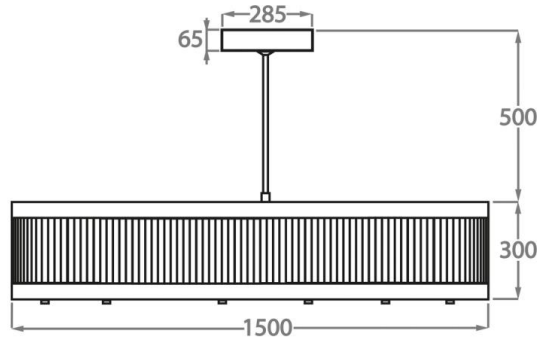

CL120-2-80,
Height: 20 cm (7.87")
Diameter: 80 cm (31.5")
LED Strip
Net Weight: 30 kg / 66 lb

Size Two

CL120-2-100,
Height: 20 cm (7.87")
Diameter: 100 cm (39.37")
LED Strip
Net Weight: 33 kg / 73 lb

Size Three

CL120-2-120,
Height: 20 cm (7.87")
Diameter: 120 cm (47.24")
LED Strip
Net Weight: 45 kg / 99 lb

Size Four

CL120-2-150,
Height: 30 cm (11.81")
Diameter: 150 cm (59.06")
Bulbs: LED Strip x 200W LED Strip
Net Weight: 58 kg / 128 lb

Please note we offer two options for our LED lit products that you can discuss with your sales advisor:

Warm White - 2700K - 2900K
Cool White - 5000K - 6000K

The dimensions of the central supporting rod and ceiling rose are not included in the height measurements
The standard rod and ceiling rose is 50cm (20") high if not otherwise specified by the customer