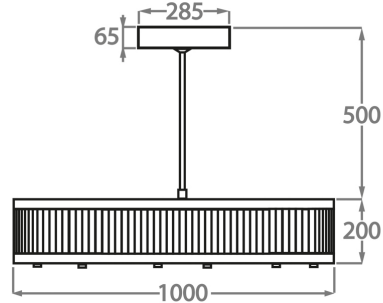

CL120-2-80,  
Height: 20 cm (7.87")  
Diameter: 80 cm (31.5")  
LED Strip  
Net Weight: 30 kg / 66 lb

**Size Two**

CL120-2-100,  
Height: 20 cm (7.87")  
Diameter: 100 cm (39.37")  
LED Strip  
Net Weight: 33 kg / 73 lb

**Size Three**

CL120-2-120,  
Height: 20 cm (7.87")  
Diameter: 120 cm (47.24")  
LED Strip  
Net Weight: 45 kg / 99 lb

**Size Four**

CL120-2-150,  
Height: 30 cm (11.81")  
Diameter: 150 cm (59.06")  
LED Strip  
Net Weight: 58 kg / 128 lb