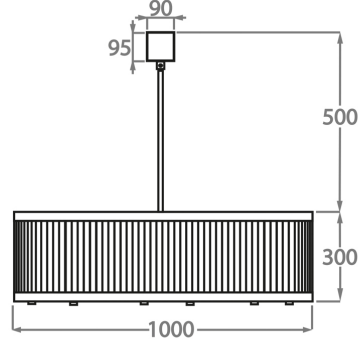

CL120-LA-80,
Height: 30 cm (11.81")
Diameter: 80 cm (31.5")
Bulbs: 8 x 25W or LED 4W G9
Net Weight: 23 kg / 51 lb

Size Two

CL120-LA-100,
Height: 30 cm (11.81")
Diameter: 100 cm (39.37")
Bulbs: 10 x 25W or LED 4W G9
Net Weight: 26 kg / 57 lb

Size Three

CL120-LA-120,
Height: 30 cm (11.81")
Diameter: 120 cm (47.24")
Bulbs: 12 x 25W or LED 4W G9
Net Weight: 42 kg / 93 lb

Size Four

CL120-LA-150,
Height: 30 cm (11.81")
Diameter: 150 cm (59.06")
Bulbs: 16 x 25W or LED 4W G9
Net Weight: 55 kg / 121 lb

The dimensions of the central supporting rod and ceiling rose are not included in the height measurements.
The standard rod and ceiling rose is 50cm (20") high if not otherwise specified by the customer.