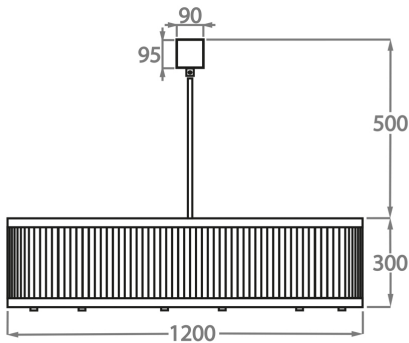

CL120-LA-80,
Height: 30 cm (11.81")
Diameter: 80 cm (31.5")
8 x 25W or LED 4W G9
Max Watt and Lamps: 25W or LED 4W x 8
Net Weight: 23 kg / 51 lb

Size Two

CL120-LA-100,
Height: 30 cm (11.81")
Diameter: 100 cm (39.37")
10 x 25W or LED 4W G9
Max Watt and Lamps: 25W or LED 4W x 10
Net Weight: 26 kg / 57 lb

Size Three

CL120-LA-120,
Height: 30 cm (11.81")
Diameter: 120 cm (47.24")
12 x 25W or LED 4W G9
Max Watt and Lamps: 25W or LED 4W x 12
Net Weight: 42 kg / 93 lb

Size Four

CL120-LA-150,
Height: 30 cm (11.81")
Diameter: 150 cm (59.06")
16 x 25W or LED 4W G9
Max Watt and Lamps: 25W or LED 4W x 16
Net Weight: 55 kg / 121 lb

The dimensions of the central supporting rod and ceiling rose are not included in the height measurements.
The standard rod and ceiling rose is 50cm (20") high if not otherwise specified by the customer.