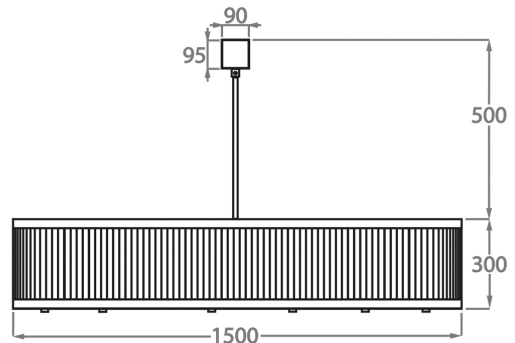

CL120-LA-80,
Height: 30 cm (11.81")
Diameter: 80 cm (31.5")
8 x 25W or LED 4W G9
Max Watt and Lamps: 25W or LED 4W x 8
Net Weight: 23 kg / 51 lb

Size Two

CL120-LA-100,
Height: 30 cm (11.81")
Diameter: 100 cm (39.37")
10 x 25W or LED 4W G9
Max Watt and Lamps: 25W or LED 4W x 10
Net Weight: 26 kg / 57 lb

Size Three

CL120-LA-120,
Height: 30 cm (11.81")
Diameter: 120 cm (47.24")
12 x 25W or LED 4W G9
Max Watt and Lamps: 25W or LED 4W x 12
Net Weight: 42 kg / 93 lb

Size Four

CL120-LA-150,
Height: 30 cm (11.81")
Diameter: 150 cm (59.06")
16 x 25W or LED 4W G9
Max Watt and Lamps: 25W or LED 4W x 16
Net Weight: 55 kg / 121 lb

The dimensions of the central supporting rod and ceiling rose are not included in the height measurements.
The standard rod and ceiling rose is 50cm (20") high if not otherwise specified by the customer.