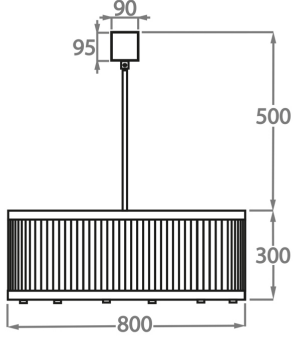

CL120-LA-80,  
Height: 30 cm (11.81")  
Diameter: 80 cm (31.5")  
Bulbs: 8 x 25W or LED 4W G9  
Net Weight: 23 kg / 51 lb

**Size Two**

CL120-LA-100,  
Height: 30 cm (11.81")  
Diameter: 100 cm (39.37")  
Bulbs: 10 x 25W or LED 4W G9  
Net Weight: 26 kg / 57 lb

**Size Three**

CL120-LA-120,  
Height: 30 cm (11.81")  
Diameter: 120 cm (47.24")  
Bulbs: 12 x 25W or LED 4W G9  
Net Weight: 42 kg / 93 lb

**Size Four**

CL120-LA-150,  
Height: 30 cm (11.81")  
Diameter: 150 cm (59.06")  
Bulbs: 16 x 25W or LED 4W G9  
Net Weight: 55 kg / 121 lb

The dimensions of the central supporting rod and ceiling rose are not included in the height measurements.  
The standard rod and ceiling rose is 50cm (20") high if not otherwise specified by the customer.