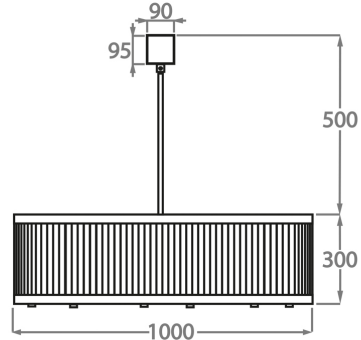

CL120-LA-80,
Height: 30 cm (11.81")
Diameter: 80 cm (31.5")
8 x 25W or LED 4W G9
Max Watt and Lamps: 25W or LED 4W x 8
Net Weight: 23 kg / 51 lb

Size Two

CL120-LA-100,
Height: 30 cm (11.81")
Diameter: 100 cm (39.37")
10 x 25W or LED 4W G9
Max Watt and Lamps: 25W or LED 4W x 10
Net Weight: 26 kg / 57 lb

Size Three

CL120-LA-120,
Height: 30 cm (11.81")
Diameter: 120 cm (47.24")
12 x 25W or LED 4W G9
Max Watt and Lamps: 25W or LED 4W x 12
Net Weight: 42 kg / 93 lb

Size Four

CL120-LA-150,
Height: 30 cm (11.81")
Diameter: 150 cm (59.06")
16 x 25W or LED 4W G9
Max Watt and Lamps: 25W or LED 4W x 16
Net Weight: 55 kg / 121 lb

The dimensions of the central supporting rod and ceiling rose are not included in the height measurements.
The standard rod and ceiling rose is 50cm (20") high if not otherwise specified by the customer.