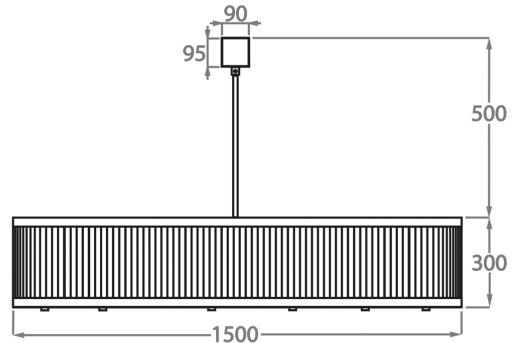

CL120-LA-80,  
Height: 30 cm (11.81")  
Diameter: 80 cm (31.5")  
Bulbs: 8 x 25W or LED 4W G9  
Net Weight: 23 kg / 51 lb

**Size Two**

CL120-LA-100,  
Height: 30 cm (11.81")  
Diameter: 100 cm (39.37")  
Bulbs: 10 x 25W or LED 4W G9  
Net Weight: 26 kg / 57 lb

**Size Three**

CL120-LA-120,  
Height: 30 cm (11.81")  
Diameter: 120 cm (47.24")  
Bulbs: 12 x 25W or LED 4W G9  
Net Weight: 42 kg / 93 lb

**Size Four**

CL120-LA-150,  
Height: 30 cm (11.81")  
Diameter: 150 cm (59.06")  
Bulbs: 16 x 25W or LED 4W G9  
Net Weight: 55 kg / 121 lb

The dimensions of the central supporting rod and ceiling rose are not included in the height measurements.  
The standard rod and ceiling rose is 50cm (20") high if not otherwise specified by the customer.