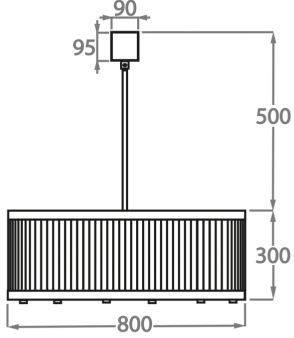

CL120-LA-80,
Height: 30 cm (11.81")
Diameter: 80 cm (31.5")
Bulbs: 8 x 25W or LED 4W G9
Net Weight: 23 kg / 51 lb

Size Two

CL120-LA-100,
Height: 30 cm (11.81")
Diameter: 100 cm (39.37")
Bulbs: 10 x 25W or LED 4W G9
Net Weight: 26 kg / 57 lb

Size Three

CL120-LA-120,
Height: 30 cm (11.81")
Diameter: 120 cm (47.24")
Bulbs: 12 x 25W or LED 4W G9
Net Weight: 42 kg / 93 lb

Size Four

CL120-LA-150,
Height: 30 cm (11.81")
Diameter: 150 cm (59.06")
Bulbs: 16 x 25W or LED 4W G9
Net Weight: 55 kg / 121 lb

The dimensions of the central supporting rod and ceiling rose are not included in the height measurements.
The standard rod and ceiling rose is 50cm (20") high if not otherwise specified by the customer.