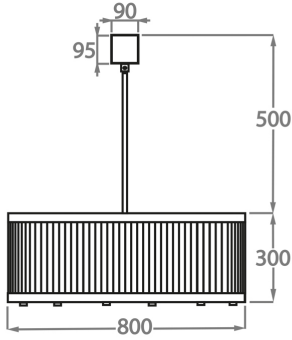

CL120-LA-80,
Height: 30 cm (11.81")
Diameter: 80 cm (31.5")
8 x 25W or LED 4W G9
Max Watt and Lamps: 25W or LED 4W x 8
Net Weight: 23 kg / 51 lb

Size Two

CL120-LA-100,
Height: 30 cm (11.81")
Diameter: 100 cm (39.37")
10 x 25W or LED 4W G9
Max Watt and Lamps: 25W or LED 4W x 10
Net Weight: 26 kg / 57 lb

Size Three

CL120-LA-120,
Height: 30 cm (11.81")
Diameter: 120 cm (47.24")
12 x 25W or LED 4W G9
Max Watt and Lamps: 25W or LED 4W x 12
Net Weight: 42 kg / 93 lb

Size Four

CL120-LA-150,
Height: 30 cm (11.81")
Diameter: 150 cm (59.06")
16 x 25W or LED 4W G9
Max Watt and Lamps: 25W or LED 4W x 16
Net Weight: 55 kg / 121 lb

The dimensions of the central supporting rod and ceiling rose are not included in the height measurements.
The standard rod and ceiling rose is 50cm (20") high if not otherwise specified by the customer.