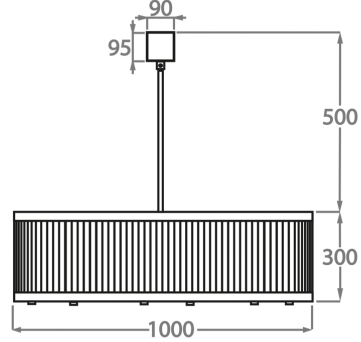

CL120-LA-80,  
Height: 30 cm (11.81")  
Diameter: 80 cm (31.5")  
Bulbs: 8 x 25W or LED 4W G9  
Net Weight: 23 kg / 51 lb

**Size Two**

CL120-LA-100,  
Height: 30 cm (11.81")  
Diameter: 100 cm (39.37")  
Bulbs: 10 x 25W or LED 4W G9  
Net Weight: 26 kg / 57 lb

**Size Three**

CL120-LA-120,  
Height: 30 cm (11.81")  
Diameter: 120 cm (47.24")  
Bulbs: 12 x 25W or LED 4W G9  
Net Weight: 42 kg / 93 lb

**Size Four**

CL120-LA-150,  
Height: 30 cm (11.81")  
Diameter: 150 cm (59.06")  
Bulbs: 16 x 25W or LED 4W G9  
Net Weight: 55 kg / 121 lb