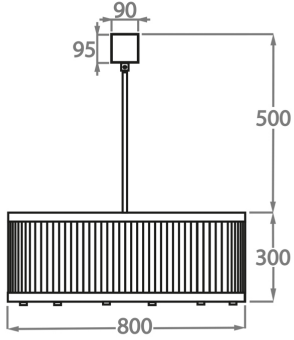

CL120-LA-80,  
Height: 30 cm (11.81")  
Diameter: 80 cm (31.5")  
Bulbs: 8 x 25W or LED 4W G9  
Net Weight: 23 kg / 51 lb

**Size Two**

CL120-LA-100,  
Height: 30 cm (11.81")  
Diameter: 100 cm (39.37")  
Bulbs: 10 x 25W or LED 4W G9  
Net Weight: 26 kg / 57 lb

**Size Three**

CL120-LA-120,  
Height: 30 cm (11.81")  
Diameter: 120 cm (47.24")  
Bulbs: 12 x 25W or LED 4W G9  
Net Weight: 42 kg / 93 lb

**Size Four**

CL120-LA-150,  
Height: 30 cm (11.81")  
Diameter: 150 cm (59.06")  
Bulbs: 16 x 25W or LED 4W G9  
Net Weight: 55 kg / 121 lb