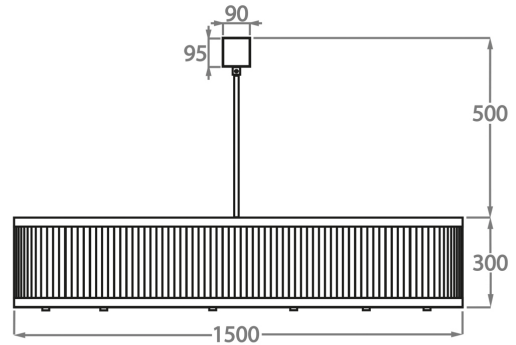

CL120-LA-80,  
Height: 30 cm (11.81")  
Diameter: 80 cm (31.5")  
Bulbs: 8 x 25W or LED 4W G9  
Net Weight: 23 kg / 51 lb

**Size Two**

CL120-LA-100,  
Height: 30 cm (11.81")  
Diameter: 100 cm (39.37")  
Bulbs: 10 x 25W or LED 4W G9  
Net Weight: 26 kg / 57 lb

**Size Three**

CL120-LA-120,  
Height: 30 cm (11.81")  
Diameter: 120 cm (47.24")  
Bulbs: 12 x 25W or LED 4W G9  
Net Weight: 42 kg / 93 lb

**Size Four**

CL120-LA-150,  
Height: 30 cm (11.81")  
Diameter: 150 cm (59.06")  
Bulbs: 16 x 25W or LED 4W G9  
Net Weight: 55 kg / 121 lb

The dimensions of the central supporting rod and ceiling rose are not included in the height measurements.  
The standard rod and ceiling rose is 50cm (20") high if not otherwise specified by the customer.