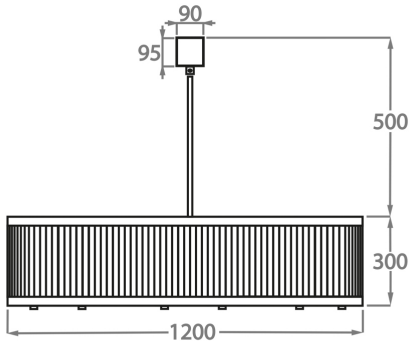

CL120-LA-80,  
Height: 30 cm (11.81")  
Diameter: 80 cm (31.5")  
Bulbs: 8 x 25W or LED 4W G9  
Net Weight: 23 kg / 51 lb

**Size Two**

CL120-LA-100,  
Height: 30 cm (11.81")  
Diameter: 100 cm (39.37")  
Bulbs: 10 x 25W or LED 4W G9  
Net Weight: 26 kg / 57 lb

**Size Three**

CL120-LA-120,  
Height: 30 cm (11.81")  
Diameter: 120 cm (47.24")  
Bulbs: 12 x 25W or LED 4W G9  
Net Weight: 42 kg / 93 lb

**Size Four**

CL120-LA-150,  
Height: 30 cm (11.81")  
Diameter: 150 cm (59.06")  
Bulbs: 16 x 25W or LED 4W G9  
Net Weight: 55 kg / 121 lb

The dimensions of the central supporting rod and ceiling rose are not included in the height measurements.  
The standard rod and ceiling rose is 50cm (20") high if not otherwise specified by the customer.