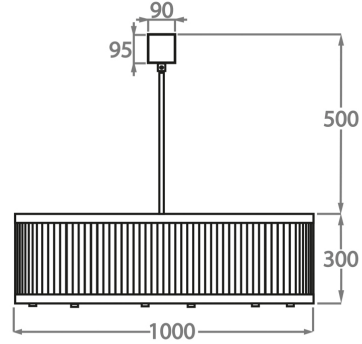

CL120-LA-80,  
Height: 30 cm (11.81")  
Diameter: 80 cm (31.5")  
Bulbs: 8 x 25W or LED 4W G9  
Net Weight: 23 kg / 51 lb

**Size Two**

CL120-LA-100,  
Height: 30 cm (11.81")  
Diameter: 100 cm (39.37")  
Bulbs: 10 x 25W or LED 4W G9  
Net Weight: 26 kg / 57 lb

**Size Three**

CL120-LA-120,  
Height: 30 cm (11.81")  
Diameter: 120 cm (47.24")  
Bulbs: 12 x 25W or LED 4W G9  
Net Weight: 42 kg / 93 lb

**Size Four**

CL120-LA-150,  
Height: 30 cm (11.81")  
Diameter: 150 cm (59.06")  
Bulbs: 16 x 25W or LED 4W G9  
Net Weight: 55 kg / 121 lb