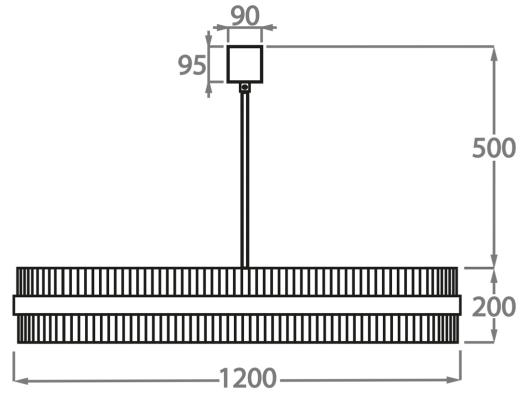

**Size One**

CL121-40,  
Height: 20 cm (7.87")  
Diameter: 40 cm (15.75")  
Bulbs: 4 x 40W E27  
Net Weight: 8.5 kg / 19 lb

**Size Two**

CL121-50,  
Height: 20 cm (7.87")  
Diameter: 50 cm (19.69")  
Bulbs: 4 x 40W E27  
Net Weight: 11 kg / 24 lb

**Size Three**

CL121-60,  
Height: 20 cm (7.87")  
Diameter: 60 cm (23.62")  
Bulbs: 4 x 40W E27  
Net Weight: 12 kg / 26 lb

**Size Four**

CL121-75,  
Height: 20 cm (7.87")  
Diameter: 75 cm (29.53")  
Bulbs: 8 x 40W E27  
Net Weight: 14 kg / 31 lb

**Size Five**

CL121-100,  
Height: 20 cm (7.87")  
Diameter: 100 cm (39.37")  
Bulbs: E27 x 40W E26  
Net Weight: 20 kg / 44 lb

**Size Six**

CL121-120,  
Height: 20 cm (7.87")  
Diameter: 120 cm (47.24")  
Bulbs: 8 x 40W E27  
Net Weight: 25 kg / 55 lb

The dimensions of the central supporting rod and ceiling rose are not included in the height measurements.  
The standard rod and ceiling rose is 50cm (20") high if not otherwise specified by the customer.