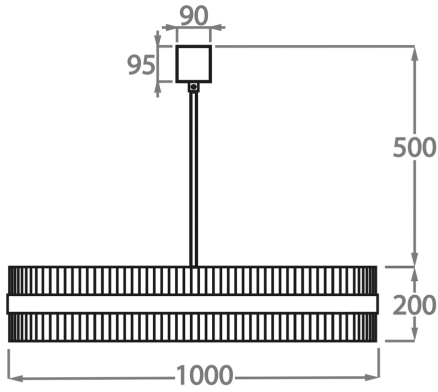

**Size One**

CL121-40,  
Height: 20 cm (7.87")  
Diameter: 40 cm (15.75")  
Bulbs: 4 x 40W E27  
Net Weight: 8.5 kg / 19 lb

**Size Two**

CL121-50,  
Height: 20 cm (7.87")  
Diameter: 50 cm (19.69")  
Bulbs: 4 x 40W E27  
Net Weight: 11 kg / 24 lb

**Size Three**

CL121-60,  
Height: 20 cm (7.87")  
Diameter: 60 cm (23.62")  
Bulbs: 4 x 40W E27  
Net Weight: 12 kg / 26 lb

**Size Four**

CL121-75,  
Height: 20 cm (7.87")  
Diameter: 75 cm (29.53")  
Bulbs: 8 x 40W E27  
Net Weight: 14 kg / 31 lb

**Size Five**

CL121-100,  
Height: 20 cm (7.87")  
Diameter: 100 cm (39.37")  
Bulbs: E27 x 40W E26  
Net Weight: 20 kg / 44 lb

**Size Six**

CL121-120,  
Height: 20 cm (7.87")  
Diameter: 120 cm (47.24")  
Bulbs: 8 x 40W E27  
Net Weight: 25 kg / 55 lb

The dimensions of the central supporting rod and ceiling rose are not included in the height measurements.  
The standard rod and ceiling rose is 50cm (20") high if not otherwise specified by the customer.