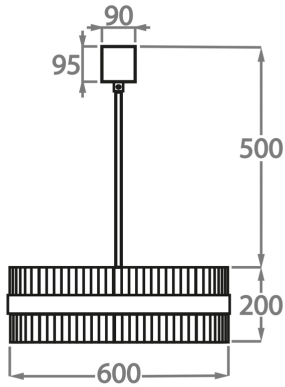

**Size One**

CL121-40,  
Height: 20 cm (7.87")  
Diameter: 40 cm (15.75")  
Bulbs: 4 x 40W E27  
Net Weight: 8.5 kg / 19 lb

**Size Two**

CL121-50,  
Height: 20 cm (7.87")  
Diameter: 50 cm (19.69")  
Bulbs: 4 x 40W E27  
Net Weight: 11 kg / 24 lb

**Size Three**

CL121-60,  
Height: 20 cm (7.87")  
Diameter: 60 cm (23.62")  
Bulbs: 4 x 40W E27  
Net Weight: 12 kg / 26 lb

**Size Four**

CL121-75,  
Height: 20 cm (7.87")  
Diameter: 75 cm (29.53")  
Bulbs: 8 x 40W E27  
Net Weight: 14 kg / 31 lb

**Size Five**

CL121-100,  
Height: 20 cm (7.87")  
Diameter: 100 cm (39.37")  
Bulbs: E27 x 40W E26  
Net Weight: 20 kg / 44 lb

**Size Six**

CL121-120,  
Height: 20 cm (7.87")  
Diameter: 120 cm (47.24")  
Bulbs: 8 x 40W E27  
Net Weight: 25 kg / 55 lb

The dimensions of the central supporting rod and ceiling rose are not included in the height measurements.  
The standard rod and ceiling rose is 50cm (20") high if not otherwise specified by the customer.