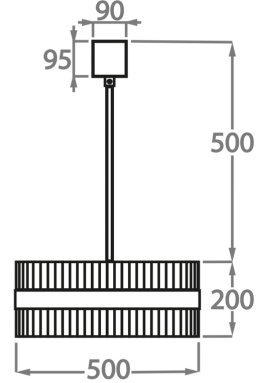

**Size One**

CL121-40,  
Height: 20 cm (7.87")  
Diameter: 40 cm (15.75")  
Bulbs: 4 x 40W E27  
Net Weight: 8.5 kg / 19 lb

**Size Two**

CL121-50,  
Height: 20 cm (7.87")  
Diameter: 50 cm (19.69")  
Bulbs: 4 x 40W E27  
Net Weight: 11 kg / 24 lb

**Size Three**

CL121-60,  
Height: 20 cm (7.87")  
Diameter: 60 cm (23.62")  
Bulbs: 4 x 40W E27  
Net Weight: 12 kg / 26 lb

**Size Four**

CL121-75,  
Height: 20 cm (7.87")  
Diameter: 75 cm (29.53")  
Bulbs: 8 x 40W E27  
Net Weight: 14 kg / 31 lb

**Size Five**

CL121-100,  
Height: 20 cm (7.87")  
Diameter: 100 cm (39.37")  
Bulbs: E27 x 40W E26  
Net Weight: 20 kg / 44 lb

**Size Six**

CL121-120,  
Height: 20 cm (7.87")  
Diameter: 120 cm (47.24")  
Bulbs: 8 x 40W E27  
Net Weight: 25 kg / 55 lb

The dimensions of the central supporting rod and ceiling rose are not included in the height measurements.  
The standard rod and ceiling rose is 50cm (20") high if not otherwise specified by the customer.