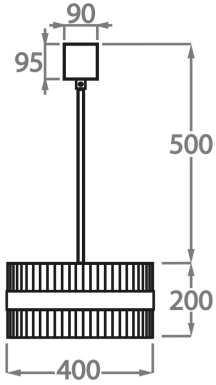

**Size One**

CL121-40,  
Height: 20 cm (7.87")  
Diameter: 40 cm (15.75")  
4 x 40W E27  
Max Watt and Lamps: 40W x 4  
Net Weight: 8.5 kg / 19 lb

**Size Two**

CL121-50,  
Height: 20 cm (7.87")  
Diameter: 50 cm (19.69")  
4 x 40W E27  
Max Watt and Lamps: 40W x 4  
Net Weight: 11 kg / 24 lb

**Size Three**

CL121-60,  
Height: 20 cm (7.87")  
Diameter: 60 cm (23.62")  
4 x 40W E27  
Max Watt and Lamps: 40W x 4  
Net Weight: 12 kg / 26 lb

**Size Four**

CL121-75,  
Height: 20 cm (7.87")  
Diameter: 75 cm (29.53")  
8 x 40W E27  
Max Watt and Lamps: 40W x 8  
Net Weight: 14 kg / 31 lb

**Size Five**

CL121-100,  
Height: 20 cm (7.87")  
Diameter: 100 cm (39.37")  
E27 x 40W E26  
Max Watt and Lamps: 40W x E27  
Net Weight: 20 kg / 44 lb

**Size Six**

CL121-120,  
Height: 20 cm (7.87")  
Diameter: 120 cm (47.24")  
8 x 40W E27  
Max Watt and Lamps: 40W x 8  
Net Weight: 25 kg / 55 lb

The dimensions of the central supporting rod and ceiling rose are not included in the height measurements.  
The standard rod and ceiling rose is 50cm (20") high if not otherwise specified by the customer.