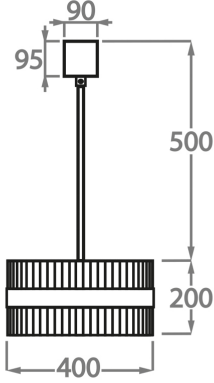

**Size One**

CL121-40,  
Height: 20 cm (7.87")  
Diameter: 40 cm (15.75")  
Bulbs: 4 x 40W E27  
Net Weight: 8.5 kg / 19 lb

**Size Two**

CL121-50,  
Height: 20 cm (7.87")  
Diameter: 50 cm (19.69")  
Bulbs: 4 x 40W E27  
Net Weight: 11 kg / 24 lb

**Size Three**

CL121-60,  
Height: 20 cm (7.87")  
Diameter: 60 cm (23.62")  
Bulbs: 4 x 40W E27  
Net Weight: 12 kg / 26 lb

**Size Four**

CL121-75,  
Height: 20 cm (7.87")  
Diameter: 75 cm (29.53")  
Bulbs: 8 x 40W E27  
Net Weight: 14 kg / 31 lb

**Size Five**

CL121-100,  
Height: 20 cm (7.87")  
Diameter: 100 cm (39.37")  
Bulbs: E27 x 40W E26  
Net Weight: 20 kg / 44 lb

**Size Six**

CL121-120,  
Height: 20 cm (7.87")  
Diameter: 120 cm (47.24")  
Bulbs: 8 x 40W E27  
Net Weight: 25 kg / 55 lb

The dimensions of the central supporting rod and ceiling rose are not included in the height measurements.  
The standard rod and ceiling rose is 50cm (20") high if not otherwise specified by the customer.