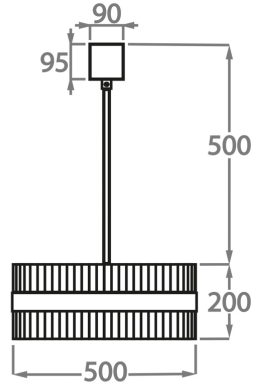

**Size One**

CL121-40,  
Height: 20 cm (7.87")  
Diameter: 40 cm (15.75")  
4 x 40W E27  
Max Watt and Lamps: 40W x 4  
Net Weight: 8.5 kg / 19 lb

**Size Two**

CL121-50,  
Height: 20 cm (7.87")  
Diameter: 50 cm (19.69")  
4 x 40W E27  
Max Watt and Lamps: 40W x 4  
Net Weight: 11 kg / 24 lb

**Size Three**

CL121-60,  
Height: 20 cm (7.87")  
Diameter: 60 cm (23.62")  
4 x 40W E27  
Max Watt and Lamps: 40W x 4  
Net Weight: 12 kg / 26 lb

**Size Four**

CL121-75,  
Height: 20 cm (7.87")  
Diameter: 75 cm (29.53")  
8 x 40W E27  
Max Watt and Lamps: 40W x 8  
Net Weight: 14 kg / 31 lb

**Size Five**

CL121-100,  
Height: 20 cm (7.87")  
Diameter: 100 cm (39.37")  
E27 x 40W E26  
Max Watt and Lamps: 40W x E27  
Net Weight: 20 kg / 44 lb

**Size Six**

CL121-120,  
Height: 20 cm (7.87")  
Diameter: 120 cm (47.24")  
8 x 40W E27  
Max Watt and Lamps: 40W x 8  
Net Weight: 25 kg / 55 lb

The dimensions of the central supporting rod and ceiling rose are not included in the height measurements.  
The standard rod and ceiling rose is 50cm (20") high if not otherwise specified by the customer.