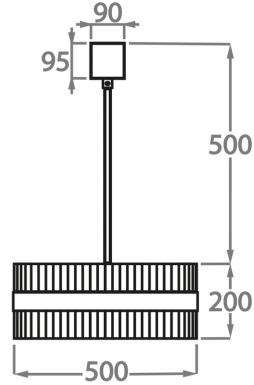

**Size One**

CL121-40,  
Height: 20 cm (7.87")  
Diameter: 40 cm (15.75")  
Bulbs: 4 x 40W E27  
Net Weight: 8.5 kg / 19 lb

**Size Two**

CL121-50,  
Height: 20 cm (7.87")  
Diameter: 50 cm (19.69")  
Bulbs: 4 x 40W E27  
Net Weight: 11 kg / 24 lb

**Size Three**

CL121-60,  
Height: 20 cm (7.87")  
Diameter: 60 cm (23.62")  
Bulbs: 4 x 40W E27  
Net Weight: 12 kg / 26 lb

**Size Four**

CL121-75,  
Height: 20 cm (7.87")  
Diameter: 75 cm (29.53")  
Bulbs: 8 x 40W E27  
Net Weight: 14 kg / 31 lb

**Size Five**

CL121-100,  
Height: 20 cm (7.87")  
Diameter: 100 cm (39.37")  
Bulbs: E27 x 40W E26  
Net Weight: 20 kg / 44 lb

**Size Six**

CL121-120,  
Height: 20 cm (7.87")  
Diameter: 120 cm (47.24")  
Bulbs: 8 x 40W E27  
Net Weight: 25 kg / 55 lb

The dimensions of the central supporting rod and ceiling rose are not included in the height measurements.  
The standard rod and ceiling rose is 50cm (20") high if not otherwise specified by the customer.