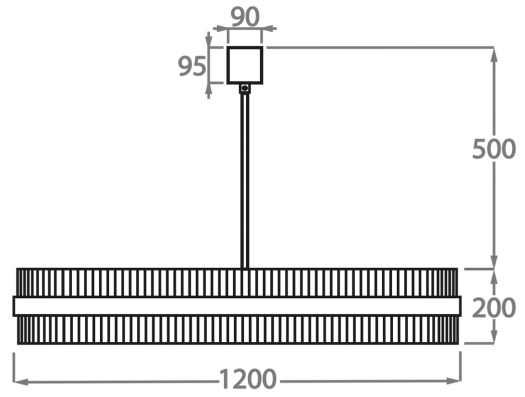

**Size One**

CL121-40,  
Height: 20 cm (7.87")  
Diameter: 40 cm (15.75")  
4 x 40W E27  
Max Watt and Lamps: 40W x 4  
Net Weight: 8.5 kg / 19 lb

**Size Two**

CL121-50,  
Height: 20 cm (7.87")  
Diameter: 50 cm (19.69")  
4 x 40W E27  
Max Watt and Lamps: 40W x 4  
Net Weight: 11 kg / 24 lb

**Size Three**

CL121-60,  
Height: 20 cm (7.87")  
Diameter: 60 cm (23.62")  
4 x 40W E27  
Max Watt and Lamps: 40W x 4  
Net Weight: 12 kg / 26 lb

**Size Four**

CL121-75,  
Height: 20 cm (7.87")  
Diameter: 75 cm (29.53")  
8 x 40W E27  
Max Watt and Lamps: 40W x 8  
Net Weight: 14 kg / 31 lb

**Size Five**

CL121-100,  
Height: 20 cm (7.87")  
Diameter: 100 cm (39.37")  
E27 x 40W E26  
Max Watt and Lamps: 40W x E27  
Net Weight: 20 kg / 44 lb

**Size Six**

CL121-120,  
Height: 20 cm (7.87")  
Diameter: 120 cm (47.24")  
8 x 40W E27  
Max Watt and Lamps: 40W x 8  
Net Weight: 25 kg / 55 lb

The dimensions of the central supporting rod and ceiling rose are not included in the height measurements.  
The standard rod and ceiling rose is 50cm (20") high if not otherwise specified by the customer.