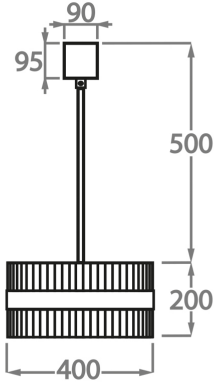

**Size One**

CL121-40,  
Height: 20 cm (7.87")  
Diameter: 40 cm (15.75")  
Bulbs: 4 x 40W E27  
Net Weight: 8.5 kg / 19 lb

**Size Two**

CL121-50,  
Height: 20 cm (7.87")  
Diameter: 50 cm (19.69")  
Bulbs: 4 x 40W E27  
Net Weight: 11 kg / 24 lb

**Size Three**

CL121-60,  
Height: 20 cm (7.87")  
Diameter: 60 cm (23.62")  
Bulbs: 4 x 40W E27  
Net Weight: 12 kg / 26 lb

**Size Four**

CL121-75,  
Height: 20 cm (7.87")  
Diameter: 75 cm (29.53")  
Bulbs: 8 x 40W E27  
Net Weight: 14 kg / 31 lb

**Size Five**

CL121-100,  
Height: 20 cm (7.87")  
Diameter: 100 cm (39.37")  
Bulbs: E27 x 40W E26  
Net Weight: 20 kg / 44 lb

**Size Six**

CL121-120,  
Height: 20 cm (7.87")  
Diameter: 120 cm (47.24")  
Bulbs: 8 x 40W E27  
Net Weight: 25 kg / 55 lb

The dimensions of the central supporting rod and ceiling rose are not included in the height measurements.  
The standard rod and ceiling rose is 50cm (20") high if not otherwise specified by the customer.