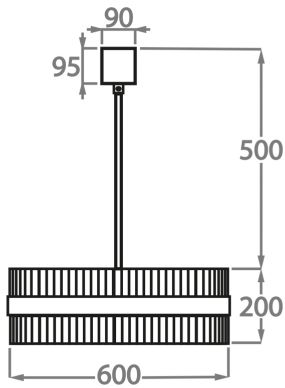

**Size One**

CL121-40,  
Height: 20 cm (7.87")  
Diameter: 40 cm (15.75")  
4 x 40W E27  
Max Watt and Lamps: 40W x 4  
Net Weight: 8.5 kg / 19 lb

**Size Two**

CL121-50,  
Height: 20 cm (7.87")  
Diameter: 50 cm (19.69")  
4 x 40W E27  
Max Watt and Lamps: 40W x 4  
Net Weight: 11 kg / 24 lb

**Size Three**

CL121-60,  
Height: 20 cm (7.87")  
Diameter: 60 cm (23.62")  
4 x 40W E27  
Max Watt and Lamps: 40W x 4  
Net Weight: 12 kg / 26 lb

**Size Four**

CL121-75,  
Height: 20 cm (7.87")  
Diameter: 75 cm (29.53")  
8 x 40W E27  
Max Watt and Lamps: 40W x 8  
Net Weight: 14 kg / 31 lb

**Size Five**

CL121-100,  
Height: 20 cm (7.87")  
Diameter: 100 cm (39.37")  
E27 x 40W E26  
Max Watt and Lamps: 40W x E27  
Net Weight: 20 kg / 44 lb

**Size Six**

CL121-120,  
Height: 20 cm (7.87")  
Diameter: 120 cm (47.24")  
8 x 40W E27  
Max Watt and Lamps: 40W x 8  
Net Weight: 25 kg / 55 lb

The dimensions of the central supporting rod and ceiling rose are not included in the height measurements.  
The standard rod and ceiling rose is 50cm (20") high if not otherwise specified by the customer.