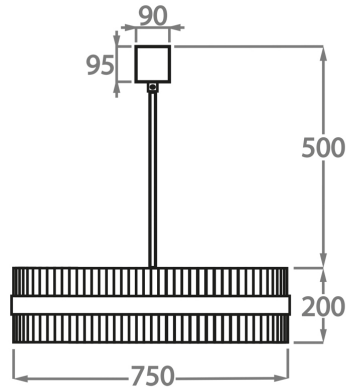

**Size One**

CL121-40,  
Height: 20 cm (7.87")  
Diameter: 40 cm (15.75")  
Bulbs: 4 x 40W E27  
Net Weight: 8.5 kg / 19 lb

**Size Two**

CL121-50,  
Height: 20 cm (7.87")  
Diameter: 50 cm (19.69")  
Bulbs: 4 x 40W E27  
Net Weight: 11 kg / 24 lb

**Size Three**

CL121-60,  
Height: 20 cm (7.87")  
Diameter: 60 cm (23.62")  
Bulbs: 4 x 40W E27  
Net Weight: 12 kg / 26 lb

**Size Four**

CL121-75,  
Height: 20 cm (7.87")  
Diameter: 75 cm (29.53")  
Bulbs: 8 x 40W E27  
Net Weight: 14 kg / 31 lb

**Size Five**

CL121-100,  
Height: 20 cm (7.87")  
Diameter: 100 cm (39.37")  
Bulbs: E27 x 40W E26  
Net Weight: 20 kg / 44 lb

**Size Six**

CL121-120,  
Height: 20 cm (7.87")  
Diameter: 120 cm (47.24")  
Bulbs: 8 x 40W E27  
Net Weight: 25 kg / 55 lb

The dimensions of the central supporting rod and ceiling rose are not included in the height measurements.  
The standard rod and ceiling rose is 50cm (20") high if not otherwise specified by the customer.