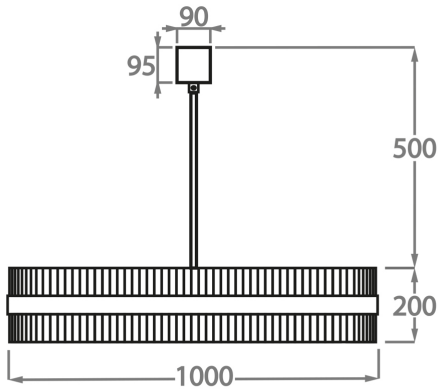

**Size One**

CL121-40,  
Height: 20 cm (7.87")  
Diameter: 40 cm (15.75")  
4 x 40W E27  
Max Watt and Lamps: 40W x 4  
Net Weight: 8.5 kg / 19 lb

**Size Two**

CL121-50,  
Height: 20 cm (7.87")  
Diameter: 50 cm (19.69")  
4 x 40W E27  
Max Watt and Lamps: 40W x 4  
Net Weight: 11 kg / 24 lb

**Size Three**

CL121-60,  
Height: 20 cm (7.87")  
Diameter: 60 cm (23.62")  
4 x 40W E27  
Max Watt and Lamps: 40W x 4  
Net Weight: 12 kg / 26 lb

**Size Four**

CL121-75,  
Height: 20 cm (7.87")  
Diameter: 75 cm (29.53")  
8 x 40W E27  
Max Watt and Lamps: 40W x 8  
Net Weight: 14 kg / 31 lb

**Size Five**

CL121-100,  
Height: 20 cm (7.87")  
Diameter: 100 cm (39.37")  
E27 x 40W E26  
Max Watt and Lamps: 40W x E27  
Net Weight: 20 kg / 44 lb

**Size Six**

CL121-120,  
Height: 20 cm (7.87")  
Diameter: 120 cm (47.24")  
8 x 40W E27  
Max Watt and Lamps: 40W x 8  
Net Weight: 25 kg / 55 lb

The dimensions of the central supporting rod and ceiling rose are not included in the height measurements.  
The standard rod and ceiling rose is 50cm (20") high if not otherwise specified by the customer.