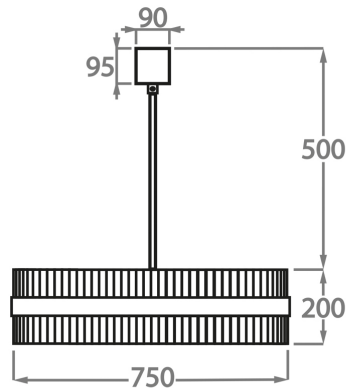

**Size One**

CL121-40,  
Height: 20 cm (7.87")  
Diameter: 40 cm (15.75")  
4 x 40W E27  
Max Watt and Lamps: 40W x 4  
Net Weight: 8.5 kg / 19 lb

**Size Two**

CL121-50,  
Height: 20 cm (7.87")  
Diameter: 50 cm (19.69")  
4 x 40W E27  
Max Watt and Lamps: 40W x 4  
Net Weight: 11 kg / 24 lb

**Size Three**

CL121-60,  
Height: 20 cm (7.87")  
Diameter: 60 cm (23.62")  
4 x 40W E27  
Max Watt and Lamps: 40W x 4  
Net Weight: 12 kg / 26 lb

**Size Four**

CL121-75,  
Height: 20 cm (7.87")  
Diameter: 75 cm (29.53")  
8 x 40W E27  
Max Watt and Lamps: 40W x 8  
Net Weight: 14 kg / 31 lb

**Size Five**

CL121-100,  
Height: 20 cm (7.87")  
Diameter: 100 cm (39.37")  
E27 x 40W E26  
Max Watt and Lamps: 40W x E27  
Net Weight: 20 kg / 44 lb

**Size Six**

CL121-120,  
Height: 20 cm (7.87")  
Diameter: 120 cm (47.24")  
8 x 40W E27  
Max Watt and Lamps: 40W x 8  
Net Weight: 25 kg / 55 lb

The dimensions of the central supporting rod and ceiling rose are not included in the height measurements.  
The standard rod and ceiling rose is 50cm (20") high if not otherwise specified by the customer.