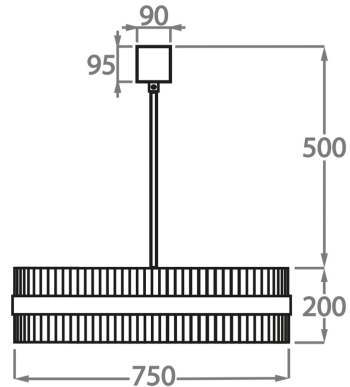

**Size One**

CL121-40,  
Height: 20 cm (7.87")  
Diameter: 40 cm (15.75")  
Bulbs: 4 x 40W E27  
Net Weight: 8.5 kg / 19 lb

**Size Two**

CL121-50,  
Height: 20 cm (7.87")  
Diameter: 50 cm (19.69")  
Bulbs: 4 x 40W E27  
Net Weight: 11 kg / 24 lb

**Size Three**

CL121-60,  
Height: 20 cm (7.87")  
Diameter: 60 cm (23.62")  
Bulbs: 4 x 40W E27  
Net Weight: 12 kg / 26 lb

**Size Four**

CL121-75,  
Height: 20 cm (7.87")  
Diameter: 75 cm (29.53")  
Bulbs: 8 x 40W E27  
Net Weight: 14 kg / 31 lb

**Size Five**

CL121-100,  
Height: 20 cm (7.87")  
Diameter: 100 cm (39.37")  
Bulbs: E27 x 40W E26  
Net Weight: 20 kg / 44 lb

**Size Six**

CL121-120,  
Height: 20 cm (7.87")  
Diameter: 120 cm (47.24")  
Bulbs: 8 x 40W E27  
Net Weight: 25 kg / 55 lb

The dimensions of the central supporting rod and ceiling rose are not included in the height measurements.  
The standard rod and ceiling rose is 50cm (20") high if not otherwise specified by the customer.