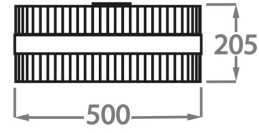

Size One

CL121-FM-40,
Height: 20.5 cm (8.07")
Diameter: 40 cm (15.75")
Bulbs: 4 x 40W E27
Net Weight: 8.5 kg / 19 lb

Size Two

CL121-FM-50,
Height: 20.5 cm (8.07")
Diameter: 50 cm (19.69")
Bulbs: 4 x 40W E27
Net Weight: 11 kg / 24 lb

Size Three

CL121-FM-60,
Height: 20.5 cm (8.07")
Diameter: 60 cm (23.62")
Bulbs: 4 x 40W E27
Net Weight: 12 kg / 26 lb

Size Four

CL121-FM-75,
Height: 20.5 cm (8.07")
Diameter: 75 cm (29.53")
Bulbs: 8 x 40W E27
Net Weight: 14 kg / 31 lb