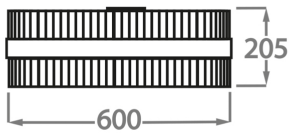

---

**Size One**

CL121-FM-40,  
Height: 20.5 cm (8.07")  
Diameter: 40 cm (15.75")  
4 x 40W E27  
Max Watt and Lamps: 40W x 4  
Net Weight: 8.5 kg / 19 lb

**Size Two**

CL121-FM-50,  
Height: 20.5 cm (8.07")  
Diameter: 50 cm (19.69")  
4 x 40W E27  
Max Watt and Lamps: 40W x 4  
Net Weight: 11 kg / 24 lb

**Size Three**

CL121-FM-60,  
Height: 20.5 cm (8.07")  
Diameter: 60 cm (23.62")  
4 x 40W E27  
Max Watt and Lamps: 40W x 4  
Net Weight: 12 kg / 26 lb

**Size Four**

CL121-FM-75,  
Height: 20.5 cm (8.07")  
Diameter: 75 cm (29.53")  
8 x 40W E27  
Max Watt and Lamps: 40W x 8  
Net Weight: 14 kg / 31 lb