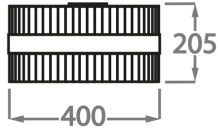

Size One

CL121-FM-40,
Height: 20.5 cm (8.07")
Diameter: 40 cm (15.75")
Bulbs: 4 x 40W E27
Net Weight: 8.5 kg / 19 lb

Size Two

CL121-FM-50,
Height: 20.5 cm (8.07")
Diameter: 50 cm (19.69")
Bulbs: 4 x 40W E27
Net Weight: 11 kg / 24 lb

Size Three

CL121-FM-60,
Height: 20.5 cm (8.07")
Diameter: 60 cm (23.62")
Bulbs: 4 x 40W E27
Net Weight: 12 kg / 26 lb

Size Four

CL121-FM-75,
Height: 20.5 cm (8.07")
Diameter: 75 cm (29.53")
Bulbs: 8 x 40W E27
Net Weight: 14 kg / 31 lb