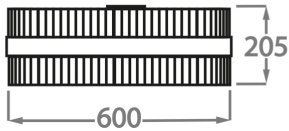

Size One

CL121-FM-40,
Height: 20.5 cm (8.07")
Diameter: 40 cm (15.75")
Bulbs: 4 x 40W E27
Net Weight: 8.5 kg / 19 lb

Size Two

CL121-FM-50,
Height: 20.5 cm (8.07")
Diameter: 50 cm (19.69")
Bulbs: 4 x 40W E27
Net Weight: 11 kg / 24 lb

Size Three

CL121-FM-60,
Height: 20.5 cm (8.07")
Diameter: 60 cm (23.62")
Bulbs: 4 x 40W E27
Net Weight: 12 kg / 26 lb

Size Four

CL121-FM-75,
Height: 20.5 cm (8.07")
Diameter: 75 cm (29.53")
Bulbs: 8 x 40W E27
Net Weight: 14 kg / 31 lb