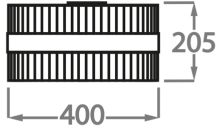

---

**Size One**

CL121-FM-40,  
Height: 20.5 cm (8.07")  
Diameter: 40 cm (15.75")  
4 x 40W E27  
Max Watt and Lamps: 40W x 4  
Net Weight: 8.5 kg / 19 lb

**Size Two**

CL121-FM-50,  
Height: 20.5 cm (8.07")  
Diameter: 50 cm (19.69")  
4 x 40W E27  
Max Watt and Lamps: 40W x 4  
Net Weight: 11 kg / 24 lb

**Size Three**

CL121-FM-60,  
Height: 20.5 cm (8.07")  
Diameter: 60 cm (23.62")  
4 x 40W E27  
Max Watt and Lamps: 40W x 4  
Net Weight: 12 kg / 26 lb

**Size Four**

CL121-FM-75,  
Height: 20.5 cm (8.07")  
Diameter: 75 cm (29.53")  
8 x 40W E27  
Max Watt and Lamps: 40W x 8  
Net Weight: 14 kg / 31 lb