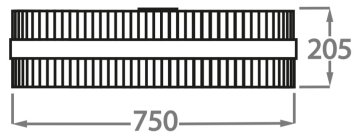

---

**Size One**

CL121-FM-40,  
Height: 20.5 cm (8.07")  
Diameter: 40 cm (15.75")  
4 x 40W E27  
Max Watt and Lamps: 40W x 4  
Net Weight: 8.5 kg / 19 lb

**Size Two**

CL121-FM-50,  
Height: 20.5 cm (8.07")  
Diameter: 50 cm (19.69")  
4 x 40W E27  
Max Watt and Lamps: 40W x 4  
Net Weight: 11 kg / 24 lb

**Size Three**

CL121-FM-60,  
Height: 20.5 cm (8.07")  
Diameter: 60 cm (23.62")  
4 x 40W E27  
Max Watt and Lamps: 40W x 4  
Net Weight: 12 kg / 26 lb

**Size Four**

CL121-FM-75,  
Height: 20.5 cm (8.07")  
Diameter: 75 cm (29.53")  
8 x 40W E27  
Max Watt and Lamps: 40W x 8  
Net Weight: 14 kg / 31 lb