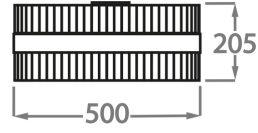

---

**Size One**

CL121-FM-40,  
Height: 20.5 cm (8.07")  
Diameter: 40 cm (15.75")  
4 x 40W E27  
Max Watt and Lamps: 40W x 4  
Net Weight: 8.5 kg / 19 lb

**Size Two**

CL121-FM-50,  
Height: 20.5 cm (8.07")  
Diameter: 50 cm (19.69")  
4 x 40W E27  
Max Watt and Lamps: 40W x 4  
Net Weight: 11 kg / 24 lb

**Size Three**

CL121-FM-60,  
Height: 20.5 cm (8.07")  
Diameter: 60 cm (23.62")  
4 x 40W E27  
Max Watt and Lamps: 40W x 4  
Net Weight: 12 kg / 26 lb

**Size Four**

CL121-FM-75,  
Height: 20.5 cm (8.07")  
Diameter: 75 cm (29.53")  
8 x 40W E27  
Max Watt and Lamps: 40W x 8  
Net Weight: 14 kg / 31 lb