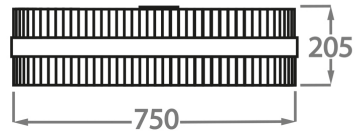

Size One

CL121-FM-40,
Height: 20.5 cm (8.07")
Diameter: 40 cm (15.75")
Bulbs: 4 x 40W E27
Net Weight: 8.5 kg / 19 lb

Size Two

CL121-FM-50,
Height: 20.5 cm (8.07")
Diameter: 50 cm (19.69")
Bulbs: 4 x 40W E27
Net Weight: 11 kg / 24 lb

Size Three

CL121-FM-60,
Height: 20.5 cm (8.07")
Diameter: 60 cm (23.62")
Bulbs: 4 x 40W E27
Net Weight: 12 kg / 26 lb

Size Four

CL121-FM-75,
Height: 20.5 cm (8.07")
Diameter: 75 cm (29.53")
Bulbs: 8 x 40W E27
Net Weight: 14 kg / 31 lb