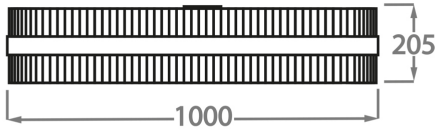

Size Five

CL121-FM-100,
Height: 20.5 cm (8.07")
Diameter: 100 cm (39.37")
8 x 40W E27
Max Watt and Lamps: 40W x 8