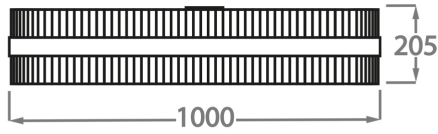

Size One

CL121-FM-40,
Height: 20.5 cm (8.07")
Diameter: 40 cm (15.75")
Bulbs: 4 x 40W E27
Net Weight: 8.5 kg / 19 lb

Size Two

CL121-FM-50,
Height: 20.5 cm (8.07")
Diameter: 50 cm (19.69")
Bulbs: 4 x 40W E27
Net Weight: 11 kg / 24 lb

Size Three

CL121-FM-60,
Height: 20.5 cm (8.07")
Diameter: 60 cm (23.62")
Bulbs: 4 x 40W E27
Net Weight: 12 kg / 26 lb

Size Four

CL121-FM-75,
Height: 20.5 cm (8.07")
Diameter: 75 cm (29.53")
Bulbs: 8 x 40W E27
Net Weight: 14 kg / 31 lb

Size Five

CL121-FM-100,
Height: 20.5 cm (8.07")
Diameter: 100 cm (39.37")
Bulbs: 8 x 40W E27

Size Six

CL121-FM-120,
Height: 20.5 cm (8.07")
Diameter: 120 cm (47.24")
Bulbs: 8 x 40W E27