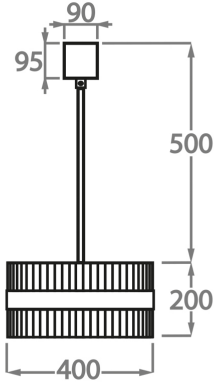

Size One

CL121-40,
Height: 20 cm (7.87")
Diameter: 40 cm (15.75")
Bulbs: 4 x 40W E27
Net Weight: 8.5 kg / 19 lb

Size Two

CL121-50,
Height: 20 cm (7.87")
Diameter: 50 cm (19.69")
Bulbs: 4 x 40W E27
Net Weight: 11 kg / 24 lb

Size Three

CL121-60,
Height: 20 cm (7.87")
Diameter: 60 cm (23.62")
Bulbs: 4 x 40W E27
Net Weight: 12 kg / 26 lb

Size Four

CL121-75,
Height: 20 cm (7.87")
Diameter: 75 cm (29.53")
Bulbs: 8 x 40W E27
Net Weight: 14 kg / 31 lb

Size Five

CL121-100,
Height: 20 cm (7.87")
Diameter: 100 cm (39.37")
Bulbs: E27 x 40W E26
Net Weight: 20 kg / 44 lb

Size Six

CL121-120,
Height: 20 cm (7.87")
Diameter: 120 cm (47.24")
Bulbs: 8 x 40W E27
Net Weight: 25 kg / 55 lb

The dimensions of the central supporting rod and ceiling rose are not included in the height measurements.
The standard rod and ceiling rose is 50cm (20") high if not otherwise specified by the customer.