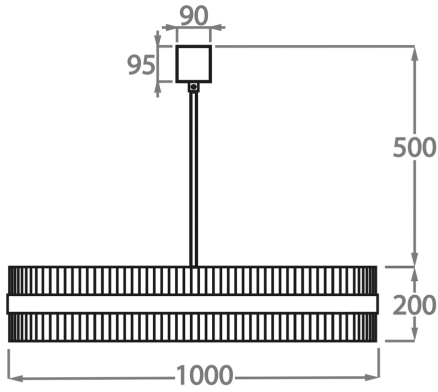

Size One

CL121-40,
Height: 20 cm (7.87")
Diameter: 40 cm (15.75")
Bulbs: 4 x 40W E27
Net Weight: 8.5 kg / 19 lb

Size Two

CL121-50,
Height: 20 cm (7.87")
Diameter: 50 cm (19.69")
Bulbs: 4 x 40W E27
Net Weight: 11 kg / 24 lb

Size Three

CL121-60,
Height: 20 cm (7.87")
Diameter: 60 cm (23.62")
Bulbs: 4 x 40W E27
Net Weight: 12 kg / 26 lb

Size Four

CL121-75,
Height: 20 cm (7.87")
Diameter: 75 cm (29.53")
Bulbs: 8 x 40W E27
Net Weight: 14 kg / 31 lb

Size Five

CL121-100,
Height: 20 cm (7.87")
Diameter: 100 cm (39.37")
Bulbs: E27 x 40W E26
Net Weight: 20 kg / 44 lb

Size Six

CL121-120,
Height: 20 cm (7.87")
Diameter: 120 cm (47.24")
Bulbs: 8 x 40W E27
Net Weight: 25 kg / 55 lb

The dimensions of the central supporting rod and ceiling rose are not included in the height measurements.
The standard rod and ceiling rose is 50cm (20") high if not otherwise specified by the customer.