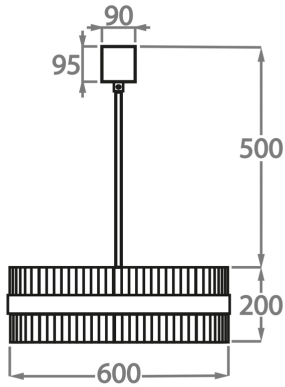

Size One

CL121-40,
Height: 20 cm (7.87")
Diameter: 40 cm (15.75")
Bulbs: 4 x 40W E27
Net Weight: 8.5 kg / 19 lb

Size Two

CL121-50,
Height: 20 cm (7.87")
Diameter: 50 cm (19.69")
Bulbs: 4 x 40W E27
Net Weight: 11 kg / 24 lb

Size Three

CL121-60,
Height: 20 cm (7.87")
Diameter: 60 cm (23.62")
Bulbs: 4 x 40W E27
Net Weight: 12 kg / 26 lb

Size Four

CL121-75,
Height: 20 cm (7.87")
Diameter: 75 cm (29.53")
Bulbs: 8 x 40W E27
Net Weight: 14 kg / 31 lb

Size Five

CL121-100,
Height: 20 cm (7.87")
Diameter: 100 cm (39.37")
Bulbs: E27 x 40W E26
Net Weight: 20 kg / 44 lb

Size Six

CL121-120,
Height: 20 cm (7.87")
Diameter: 120 cm (47.24")
Bulbs: 8 x 40W E27
Net Weight: 25 kg / 55 lb

The dimensions of the central supporting rod and ceiling rose are not included in the height measurements.
The standard rod and ceiling rose is 50cm (20") high if not otherwise specified by the customer.