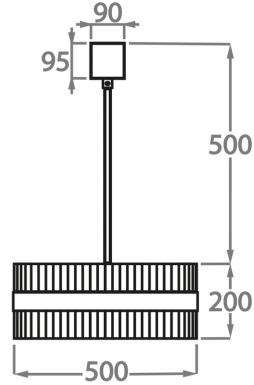

Size One

CL121-40,
Height: 20 cm (7.87")
Diameter: 40 cm (15.75")
Bulbs: 4 x 40W E27
Net Weight: 8.5 kg / 19 lb

Size Two

CL121-50,
Height: 20 cm (7.87")
Diameter: 50 cm (19.69")
Bulbs: 4 x 40W E27
Net Weight: 11 kg / 24 lb

Size Three

CL121-60,
Height: 20 cm (7.87")
Diameter: 60 cm (23.62")
Bulbs: 4 x 40W E27
Net Weight: 12 kg / 26 lb

Size Four

CL121-75,
Height: 20 cm (7.87")
Diameter: 75 cm (29.53")
Bulbs: 8 x 40W E27
Net Weight: 14 kg / 31 lb

Size Five

CL121-100,
Height: 20 cm (7.87")
Diameter: 100 cm (39.37")
Bulbs: E27 x 40W E26
Net Weight: 20 kg / 44 lb

Size Six

CL121-120,
Height: 20 cm (7.87")
Diameter: 120 cm (47.24")
Bulbs: 8 x 40W E27
Net Weight: 25 kg / 55 lb

The dimensions of the central supporting rod and ceiling rose are not included in the height measurements.
The standard rod and ceiling rose is 50cm (20") high if not otherwise specified by the customer.