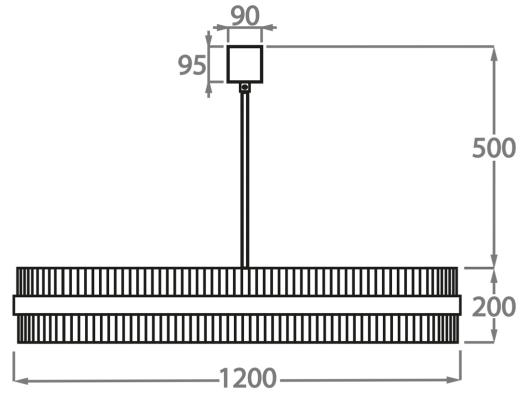

Size One

CL121-40,
Height: 20 cm (7.87")
Diameter: 40 cm (15.75")
Bulbs: 4 x 40W E27
Net Weight: 8.5 kg / 19 lb

Size Two

CL121-50,
Height: 20 cm (7.87")
Diameter: 50 cm (19.69")
Bulbs: 4 x 40W E27
Net Weight: 11 kg / 24 lb

Size Three

CL121-60,
Height: 20 cm (7.87")
Diameter: 60 cm (23.62")
Bulbs: 4 x 40W E27
Net Weight: 12 kg / 26 lb

Size Four

CL121-75,
Height: 20 cm (7.87")
Diameter: 75 cm (29.53")
Bulbs: 8 x 40W E27
Net Weight: 14 kg / 31 lb

Size Five

CL121-100,
Height: 20 cm (7.87")
Diameter: 100 cm (39.37")
Bulbs: E27 x 40W E26
Net Weight: 20 kg / 44 lb

Size Six

CL121-120,
Height: 20 cm (7.87")
Diameter: 120 cm (47.24")
Bulbs: 8 x 40W E27
Net Weight: 25 kg / 55 lb

The dimensions of the central supporting rod and ceiling rose are not included in the height measurements.
The standard rod and ceiling rose is 50cm (20") high if not otherwise specified by the customer.