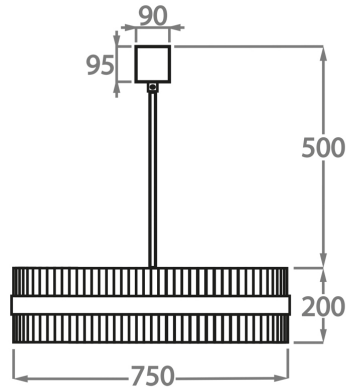

Size One

CL121-40,
Height: 20 cm (7.87")
Diameter: 40 cm (15.75")
Bulbs: 4 x 40W E27
Net Weight: 8.5 kg / 19 lb

Size Two

CL121-50,
Height: 20 cm (7.87")
Diameter: 50 cm (19.69")
Bulbs: 4 x 40W E27
Net Weight: 11 kg / 24 lb

Size Three

CL121-60,
Height: 20 cm (7.87")
Diameter: 60 cm (23.62")
Bulbs: 4 x 40W E27
Net Weight: 12 kg / 26 lb

Size Four

CL121-75,
Height: 20 cm (7.87")
Diameter: 75 cm (29.53")
Bulbs: 8 x 40W E27
Net Weight: 14 kg / 31 lb

Size Five

CL121-100,
Height: 20 cm (7.87")
Diameter: 100 cm (39.37")
Bulbs: E27 x 40W E26
Net Weight: 20 kg / 44 lb

Size Six

CL121-120,
Height: 20 cm (7.87")
Diameter: 120 cm (47.24")
Bulbs: 8 x 40W E27
Net Weight: 25 kg / 55 lb

The dimensions of the central supporting rod and ceiling rose are not included in the height measurements.
The standard rod and ceiling rose is 50cm (20") high if not otherwise specified by the customer.