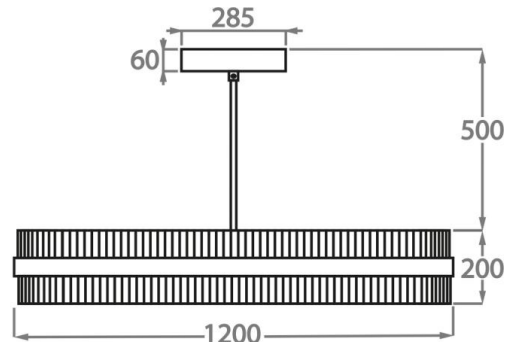

**Size One**

CL121-LED-60,  
Height: 20 cm (7.87")  
Diameter: 60 cm (23.62")  
LED Strip  
Net Weight: 22 kg / 49 lb

**Size Two**

CL121-LED-75,  
Height: 20 cm (7.87")  
Diameter: 75 cm (29.53")  
LED Strip  
Net Weight: 25 kg / 55 lb

**Size Three**

CL121-LED-100,  
Height: 20 cm (7.87")  
Diameter: 100 cm (39.37")  
LED Strip  
Net Weight: 20 kg / 44 lb

**Size Four**

CL121-LED-120,  
Height: 20 cm (7.87")  
Diameter: 120 cm (47.24")  
LED Strip  
Net Weight: 25 kg / 55 lb

The dimensions of the central supporting rod and ceiling rose are not included in the height measurements.  
The standard rod and ceiling rose is 50cm (20") high if not otherwise specified by the customer.