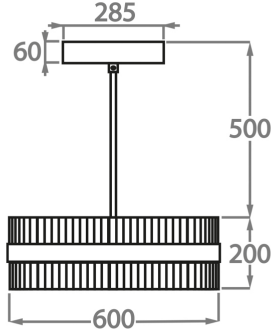

Size One

CL121-LED-60,
Height: 20 cm (7.87")
Diameter: 60 cm (23.62")
LED Strip
Net Weight: 22 kg / 49 lb

Size Two

CL121-LED-75,
Height: 20 cm (7.87")
Diameter: 75 cm (29.53")
LED Strip
Net Weight: 25 kg / 55 lb

Size Three

CL121-LED-100,
Height: 20 cm (7.87")
Diameter: 100 cm (39.37")
LED Strip
Net Weight: 20 kg / 44 lb

Size Four

CL121-LED-120,
Height: 20 cm (7.87")
Diameter: 120 cm (47.24")
LED Strip
Net Weight: 25 kg / 55 lb

The dimensions of the central supporting rod and ceiling rose are not included in the height measurements.
The standard rod and ceiling rose is 50cm (20") high if not otherwise specified by the customer.