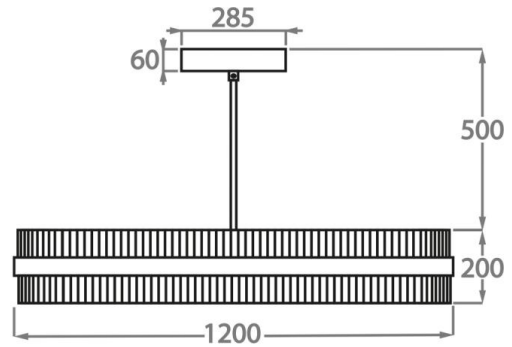

Size One

CL121-LED-60,
Height: 20 cm (7.87")
Diameter: 60 cm (23.62")
LED Strip
Max Watt and Lamps: 34W
Net Weight: 22 kg / 49 lb

Size Two

CL121-LED-75,
Height: 20 cm (7.87")
Diameter: 75 cm (29.53")
LED Strip
Max Watt and Lamps: 44W
Net Weight: 25 kg / 55 lb

Size Three

CL121-LED-100,
Height: 20 cm (7.87")
Diameter: 100 cm (39.37")
LED Strip
Max Watt and Lamps: 60W
Net Weight: 20 kg / 44 lb

Size Four

CL121-LED-120,
Height: 20 cm (7.87")
Diameter: 120 cm (47.24")
LED Strip
Max Watt and Lamps: 72W
Net Weight: 25 kg / 55 lb

The dimensions of the central supporting rod and ceiling rose are not included in the height measurements.
The standard rod and ceiling rose is 50cm (20") high if not otherwise specified by the customer.