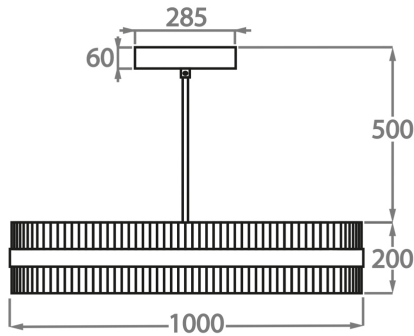

Size One

CL121-LED-60,
Height: 20 cm (7.87")
Diameter: 60 cm (23.62")
LED Strip
Net Weight: 22 kg / 49 lb

Size Two

CL121-LED-75,
Height: 20 cm (7.87")
Diameter: 75 cm (29.53")
LED Strip
Net Weight: 25 kg / 55 lb

Size Three

CL121-LED-100,
Height: 20 cm (7.87")
Diameter: 100 cm (39.37")
LED Strip
Net Weight: 20 kg / 44 lb

Size Four

CL121-LED-120,
Height: 20 cm (7.87")
Diameter: 120 cm (47.24")
LED Strip
Net Weight: 25 kg / 55 lb

The dimensions of the central supporting rod and ceiling rose are not included in the height measurements.
The standard rod and ceiling rose is 50cm (20") high if not otherwise specified by the customer.