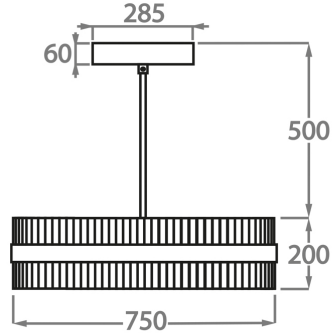

Size One

CL121-LED-60,
Height: 20 cm (7.87")
Diameter: 60 cm (23.62")
LED Strip
Max Watt and Lamps: 34W
Net Weight: 22 kg / 49 lb

Size Two

CL121-LED-75,
Height: 20 cm (7.87")
Diameter: 75 cm (29.53")
LED Strip
Max Watt and Lamps: 44W
Net Weight: 25 kg / 55 lb

Size Three

CL121-LED-100,
Height: 20 cm (7.87")
Diameter: 100 cm (39.37")
LED Strip
Max Watt and Lamps: 60W
Net Weight: 20 kg / 44 lb

Size Four

CL121-LED-120,
Height: 20 cm (7.87")
Diameter: 120 cm (47.24")
LED Strip
Max Watt and Lamps: 72W
Net Weight: 25 kg / 55 lb

The dimensions of the central supporting rod and ceiling rose are not included in the height measurements.
The standard rod and ceiling rose is 50cm (20") high if not otherwise specified by the customer.