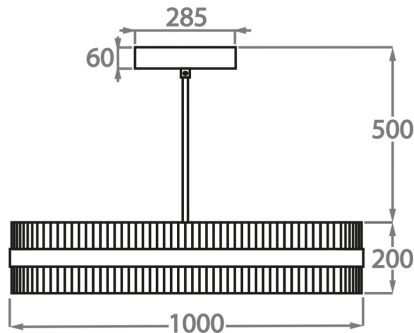

**Size One**

CL121-LED-60,  
Height: 20 cm (7.87")  
Diameter: 60 cm (23.62")  
LED Strip  
Net Weight: 22 kg / 49 lb

**Size Two**

CL121-LED-75,  
Height: 20 cm (7.87")  
Diameter: 75 cm (29.53")  
LED Strip  
Net Weight: 25 kg / 55 lb

**Size Three**

CL121-LED-100,  
Height: 20 cm (7.87")  
Diameter: 100 cm (39.37")  
LED Strip  
Net Weight: 20 kg / 44 lb

**Size Four**

CL121-LED-120,  
Height: 20 cm (7.87")  
Diameter: 120 cm (47.24")  
LED Strip  
Net Weight: 25 kg / 55 lb

The dimensions of the central supporting rod and ceiling rose are not included in the height measurements.  
The standard rod and ceiling rose is 50cm (20") high if not otherwise specified by the customer.