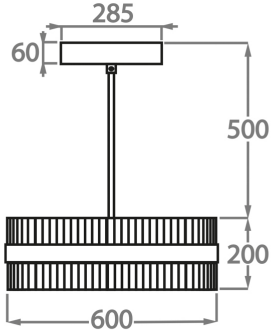

Size One

CL121-LED-60,
Height: 20 cm (7.87")
Diameter: 60 cm (23.62")
LED Strip
Max Watt and Lamps: 34W
Net Weight: 22 kg / 49 lb

Size Two

CL121-LED-75,
Height: 20 cm (7.87")
Diameter: 75 cm (29.53")
LED Strip
Max Watt and Lamps: 44W
Net Weight: 25 kg / 55 lb

Size Three

CL121-LED-100,
Height: 20 cm (7.87")
Diameter: 100 cm (39.37")
LED Strip
Max Watt and Lamps: 60W
Net Weight: 20 kg / 44 lb

Size Four

CL121-LED-120,
Height: 20 cm (7.87")
Diameter: 120 cm (47.24")
LED Strip
Max Watt and Lamps: 72W
Net Weight: 25 kg / 55 lb

The dimensions of the central supporting rod and ceiling rose are not included in the height measurements.
The standard rod and ceiling rose is 50cm (20") high if not otherwise specified by the customer.