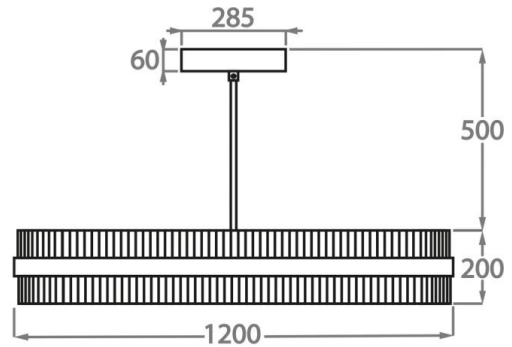

Size One

CL121-LED-60,
Height: 20 cm (7.87")
Diameter: 60 cm (23.62")
LED Strip
Net Weight: 22 kg / 49 lb

Size Two

CL121-LED-75,
Height: 20 cm (7.87")
Diameter: 75 cm (29.53")
LED Strip
Net Weight: 25 kg / 55 lb

Size Three

CL121-LED-100,
Height: 20 cm (7.87")
Diameter: 100 cm (39.37")
LED Strip
Net Weight: 20 kg / 44 lb

Size Four

CL121-LED-120,
Height: 20 cm (7.87")
Diameter: 120 cm (47.24")
LED Strip
Net Weight: 25 kg / 55 lb

The dimensions of the central supporting rod and ceiling rose are not included in the height measurements.
The standard rod and ceiling rose is 50cm (20") high if not otherwise specified by the customer.