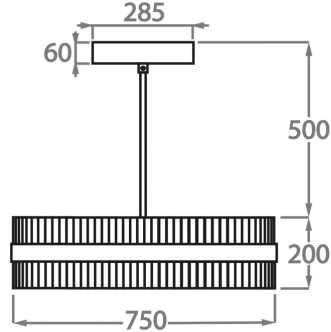

**Size One**

CL121-LED-60,  
Height: 20 cm (7.87")  
Diameter: 60 cm (23.62")  
LED Strip  
Net Weight: 22 kg / 49 lb

**Size Two**

CL121-LED-75,  
Height: 20 cm (7.87")  
Diameter: 75 cm (29.53")  
LED Strip  
Net Weight: 25 kg / 55 lb

**Size Three**

CL121-LED-100,  
Height: 20 cm (7.87")  
Diameter: 100 cm (39.37")  
LED Strip  
Net Weight: 20 kg / 44 lb

**Size Four**

CL121-LED-120,  
Height: 20 cm (7.87")  
Diameter: 120 cm (47.24")  
LED Strip  
Net Weight: 25 kg / 55 lb

The dimensions of the central supporting rod and ceiling rose are not included in the height measurements.  
The standard rod and ceiling rose is 50cm (20") high if not otherwise specified by the customer.