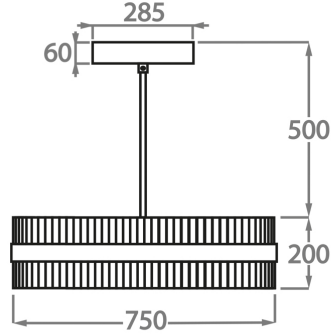

Size One

CL121-LED-60,
Height: 20 cm (7.87")
Diameter: 60 cm (23.62")
LED Strip
Net Weight: 22 kg / 49 lb

Size Two

CL121-LED-75,
Height: 20 cm (7.87")
Diameter: 75 cm (29.53")
LED Strip
Net Weight: 25 kg / 55 lb

Size Three

CL121-LED-100,
Height: 20 cm (7.87")
Diameter: 100 cm (39.37")
LED Strip
Net Weight: 20 kg / 44 lb

Size Four

CL121-LED-120,
Height: 20 cm (7.87")
Diameter: 120 cm (47.24")
LED Strip
Net Weight: 25 kg / 55 lb

The dimensions of the central supporting rod and ceiling rose are not included in the height measurements.
The standard rod and ceiling rose is 50cm (20") high if not otherwise specified by the customer.