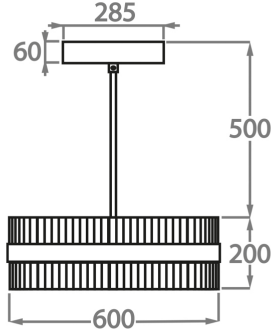

**Size One**

CL121-LED-60,  
Height: 20 cm (7.87")  
Diameter: 60 cm (23.62")  
LED Strip  
Net Weight: 22 kg / 49 lb

**Size Two**

CL121-LED-75,  
Height: 20 cm (7.87")  
Diameter: 75 cm (29.53")  
LED Strip  
Net Weight: 25 kg / 55 lb

**Size Three**

CL121-LED-100,  
Height: 20 cm (7.87")  
Diameter: 100 cm (39.37")  
LED Strip  
Net Weight: 20 kg / 44 lb

**Size Four**

CL121-LED-120,  
Height: 20 cm (7.87")  
Diameter: 120 cm (47.24")  
LED Strip  
Net Weight: 25 kg / 55 lb

The dimensions of the central supporting rod and ceiling rose are not included in the height measurements.  
The standard rod and ceiling rose is 50cm (20") high if not otherwise specified by the customer.