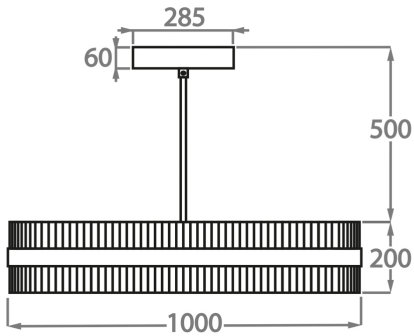

Size One

CL121-LED-60,
Height: 20 cm (7.87")
Diameter: 60 cm (23.62")
LED Strip
Max Watt and Lamps: 34W
Net Weight: 22 kg / 49 lb

Size Two

CL121-LED-75,
Height: 20 cm (7.87")
Diameter: 75 cm (29.53")
LED Strip
Max Watt and Lamps: 44W
Net Weight: 25 kg / 55 lb

Size Three

CL121-LED-100,
Height: 20 cm (7.87")
Diameter: 100 cm (39.37")
LED Strip
Max Watt and Lamps: 60W
Net Weight: 20 kg / 44 lb

Size Four

CL121-LED-120,
Height: 20 cm (7.87")
Diameter: 120 cm (47.24")
LED Strip
Max Watt and Lamps: 72W
Net Weight: 25 kg / 55 lb

The dimensions of the central supporting rod and ceiling rose are not included in the height measurements.
The standard rod and ceiling rose is 50cm (20") high if not otherwise specified by the customer.