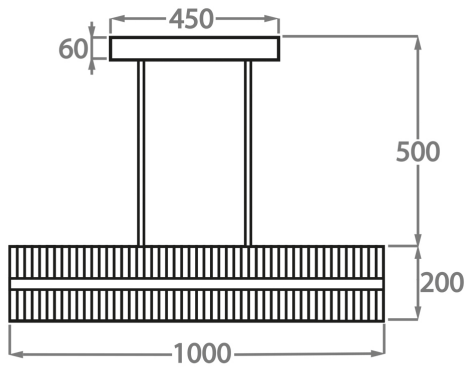

## Available Sizes

---

**One Standard Size**  
CL121-RECT-100,  
Height: 20 cm (7.87")  
Width: 40 cm (15.75")  
Length: 100 cm (39.37")  
Bulbs: 8 x 40W E27  
Net Weight: 28 kg / 62 lb

The dimensions of the supporting rods and ceiling rose are not included in the height measurements.  
The standard rods and ceiling rose are 50cm (20") high if not otherwise specified by the customer.