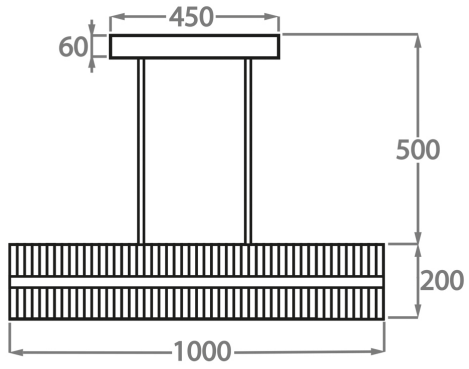

CL121-RECT-100,

Height: 20 cm (7.87")

Width: 40 cm (15.75")

Length: 100 cm (39.37")

8 x 40W E27

Max Watt and Lamps: 40W x 8

Net Weight: 28 kg / 62 lb

The dimensions of the supporting rods and ceiling rose are not included in the height measurements.
The standard rods and ceiling rose are 50cm (20") high if not otherwise specified by the customer.