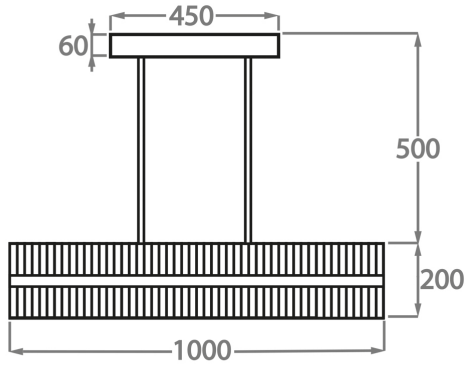

CL121-RECT-100,
Height: 20 cm (7.87")
Width: 40 cm (15.75")
Length: 100 cm (39.37")
Bulbs: 8 x 40W E27
Net Weight: 28 kg / 62 lb

The dimensions of the supporting rods and ceiling rose are not included in the height measurements.

The standard rods and ceiling rose are 50cm (20") high if not otherwise specified by the customer.