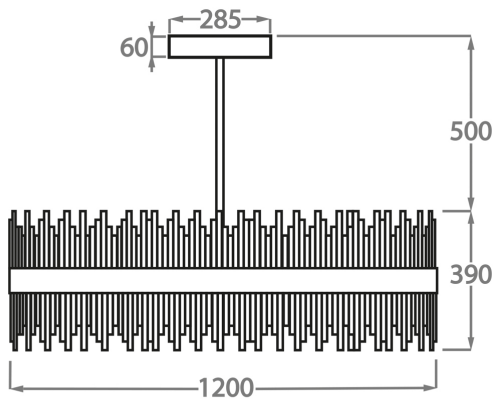

Size One

CL122-RO-75,

Height: 39 cm (15.35")

Diameter: 75 cm (29.53")

Bulbs: 2 x 45W LED strip with a life expectancy of 50,000 hours

Net Weight: 28 kg / 62 lb

Size Two

CL122-RO-100,

Height: 39 cm (15.35")

Diameter: 100 cm (39.37")

Bulbs: 2 x 60W LED strips with a life expectancy of 50,000 hours

Net Weight: 35 kg / 77 lb

Size Three

CL122-RO-120,

Height: 39 cm (15.35")

Diameter: 120 cm (47.24")

Bulbs: 2 x 75W LED strips with a life expectancy of 50,000 hours

Net Weight: 45 kg / 99 lb

Please note we offer two options for our LED lit products that you can discuss with your sales advisor:

Warm White - 2700K - 2900K

Cool White - 5000K - 6000K

The dimensions of the supporting rods and ceiling rose are not included in the height measurements

The standard rods and ceiling rose are 50cm (20") high if not otherwise specified by the customer