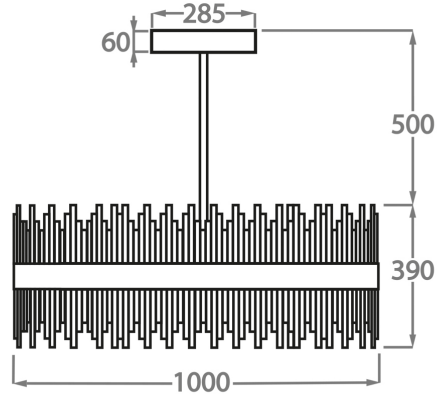

Size One

CL122-RO-75,

Height: 39 cm (15.35")

Diameter: 75 cm (29.53")

Bulbs: 2 x 45W LED strip with a life expectancy of 50,000 hours

Net Weight: 28 kg / 62 lb

Size Two

CL122-RO-100,

Height: 39 cm (15.35")

Diameter: 100 cm (39.37")

Bulbs: 2 x 60W LED strips with a life expectancy of 50,000 hours

Net Weight: 35 kg / 77 lb

Size Three

CL122-RO-120,

Height: 39 cm (15.35")

Diameter: 120 cm (47.24")

Cool White - 5000K - 6000K

The dimensions of the supporting rods and ceiling rose are not included in the height measurements

The standard rods and ceiling rose are 50cm (20") high if not otherwise specified by the customer