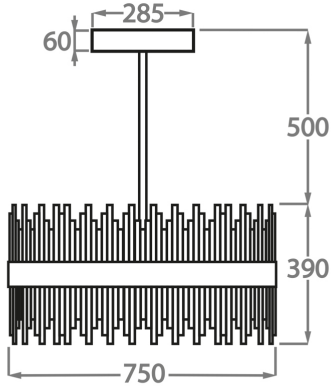

Size One

CL122-RO-75,

Height: 39 cm (15.35")

Diameter: 75 cm (29.53")

Bulbs: 2 x 45W LED strip with a life expectancy of 50,000 hours

Net Weight: 28 kg / 62 lb

Size Two

CL122-RO-100,

Height: 39 cm (15.35")

Diameter: 100 cm (39.37")

Bulbs: 2 x 60W LED strips with a life expectancy of 50,000 hours

Net Weight: 35 kg / 77 lb

Size Three

CL122-RO-120,

Height: 39 cm (15.35")

Diameter: 120 cm (47.24")

Cool White - 5000K - 6000K

The dimensions of the supporting rods and ceiling rose are not included in the height measurements

The standard rods and ceiling rose are 50cm (20") high if not otherwise specified by the customer