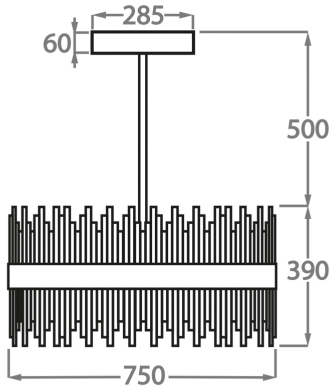

Size One

CL122-RO-75,

Height: 39 cm (15.35")

Diameter: 75 cm (29.53")

Bulbs: 2 x 45W LED strip with a life expectancy of 50,000 hours

Net Weight: 28 kg / 62 lb

Size Two

CL122-RO-100,

Height: 39 cm (15.35")

Diameter: 100 cm (39.37")

Bulbs: 2 x 60W LED strips with a life expectancy of 50,000 hours

Net Weight: 35 kg / 77 lb

Size Three

CL122-RO-120,

Height: 39 cm (15.35")

Diameter: 120 cm (47.24")

Cool White - 5000K - 6000K

The dimensions of the supporting rods and ceiling rose are not included in the height measurements

The standard rods and ceiling rose are 50cm (20") high if not otherwise specified by the customer