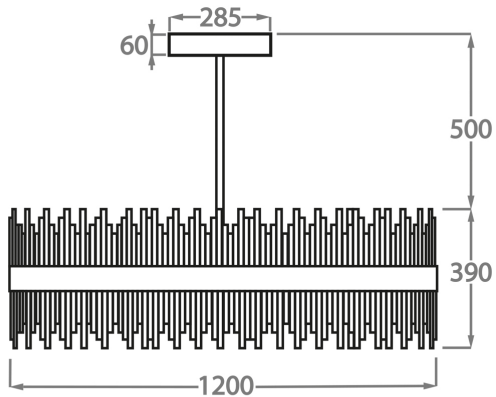

Size One

CL122-RO-75,

Height: 39 cm (15.35")

Diameter: 75 cm (29.53")

Bulbs: 2 x 45W LED strip with a life expectancy of 50,000 hours

Net Weight: 28 kg / 62 lb

Size Two

CL122-RO-100,

Height: 39 cm (15.35")

Diameter: 100 cm (39.37")

Bulbs: 2 x 60W LED strips with a life expectancy of 50,000 hours

Net Weight: 35 kg / 77 lb

Size Three

CL122-RO-120,

Height: 39 cm (15.35")

Diameter: 120 cm (47.24")

Bulbs: 2 x 75W LED strips with a life expectancy of 50,000 hours

Net Weight: 45 kg / 99 lb

Please note we offer two options for our LED lit products that you can discuss with your sales advisor:

Warm White - 2700K - 2900K

Cool White - 5000K - 6000K

The dimensions of the supporting rods and ceiling rose are not included in the height measurements

The standard rods and ceiling rose are 50cm (20") high if not otherwise specified by the customer