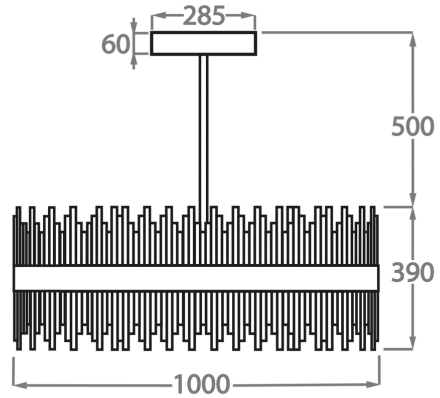

Size One

CL122-RO-75,

Height: 39 cm (15.35")

Diameter: 75 cm (29.53")

Bulbs: 2 x 45W LED strip with a life expectancy of 50,000 hours

Net Weight: 28 kg / 62 lb

Size Two

CL122-RO-100,

Height: 39 cm (15.35")

Diameter: 100 cm (39.37")

Bulbs: 2 x 60W LED strips with a life expectancy of 50,000 hours

Net Weight: 35 kg / 77 lb

Size Three

CL122-RO-120,

Height: 39 cm (15.35")

Diameter: 120 cm (47.24")

Cool White - 5000K - 6000K

The dimensions of the supporting rods and ceiling rose are not included in the height measurements

The standard rods and ceiling rose are 50cm (20") high if not otherwise specified by the customer