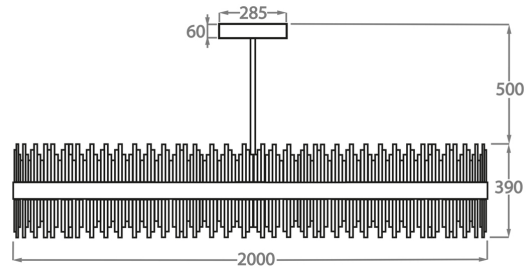

### Size One

CL122-OVAL-100,

Height: 39 cm (15.35")

Width: 55 cm (21.65")

Length: 100 cm (39.37")

Bulbs: 2 x 45W LED strips with a life expectancy of 50,000 hours

Net Weight: 40 kg / 88 lb

### Size Two

CL122-OVAL-200,

Height: 39 cm (15.35")

Width: 70 cm (27.56")

Length: 200 cm (78.74")

Bulbs: 2 x 45W LED strips with a life expectancy of 50,000 hours

Net Weight: 65 kg / 144 lb

Please note we offer two options for our LED lit products that you can discuss with your sales advisor:

Warm White - 2700K - 2900K

Cool White - 5000K - 6000K

The dimensions of the supporting rods and ceiling rose are not included in the height measurements.

The standard rods and ceiling rose are 50cm (20") high if not otherwise specified by the customer.