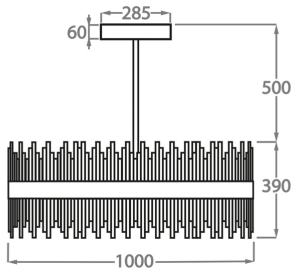

## Available Sizes

---

### Size One

CL122-OVAL-100,

Height: 39 cm (15.35")

Width: 55 cm (21.65")

Length: 100 cm (39.37")

Bulbs: 2 x 45W LED strips with a life expectancy of 50,000 hours

Net Weight: 40 kg / 88 lb

### Size Two

CL122-OVAL-200,

Height: 39 cm (15.35")

Width: 70 cm (27.56")

Length: 200 cm (78.74")

Bulbs: 2 x 45W LED strips with a life expectancy of 50,000 hours

Net Weight: 65 kg / 144 lb

Please note we offer two options for our LED lit products that you can discuss with your sales advisor:

Warm White - 2700K - 2900K

Cool White - 5000K - 6000K

The dimensions of the supporting rods and ceiling rose are not included in the height measurements.

The standard rods and ceiling rose are 50cm (20") high if not otherwise specified by the customer.