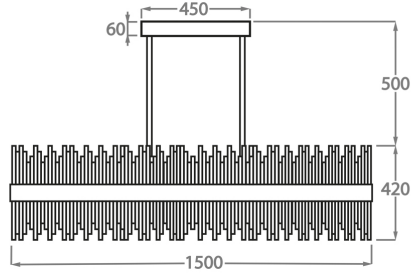

---

**Size One**

CL122-RECT-100,  
Height: 42 cm (16.54")  
Width: 28 cm (11.02")  
Length: 100 cm (39.37")  
1 x 45W LED strip  
Max Watt and Lamps: 45W x 1  
Net Weight: 23 kg / 51 lb

**Size Two**

CL122-RECT-150,  
Height: 42 cm (16.54")  
Width: 28 cm (11.02")  
Length: 150 cm (59.06")  
1 x 60W LED strip  
Max Watt and Lamps: 60W x 1  
Net Weight: 32 kg / 71 lb

**Size Three**

CL122-RECT-200,  
Height: 42 cm (16.54")  
Width: 28 cm (11.02")  
Depth: 200 cm (78.74")  
1 x 85W LED strip  
Max Watt and Lamps: 85W x 1  
Net Weight: 40 kg / 88 lb

Please note as standard all of our LED lights give off a warm light (3500k warm light)

The dimensions of the supporting rods and ceiling rose are not included in the height measurements.  
The standard rods and ceiling rose are 50cm (20") high if not otherwise specified by the customer.