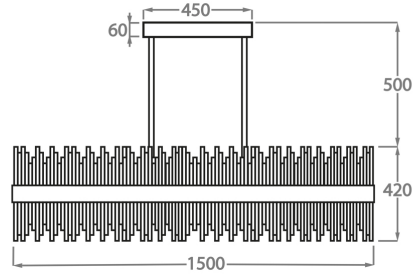

CL122-RECT-100,
Height: 42 cm (16.54")
Width: 28 cm (11.02")
Length: 100 cm (39.37")
Bulbs: 1 x 45W LED strip
Net Weight: 23 kg / 51 lb

Size Two

CL122-RECT-150,
Height: 42 cm (16.54")
Width: 28 cm (11.02")
Length: 150 cm (59.06")
Bulbs: 1 x 60W LED strip
Net Weight: 32 kg / 71 lb

Size Three

CL122-RECT-200,
Height: 42 cm (16.54")
Width: 28 cm (11.02")
Depth: 200 cm (78.74")
Bulbs: 1 x 85W LED strip
Net Weight: 40 kg / 88 lb

Please note as standard all of our LED lights give off a warm light (3500k warm light)

The dimensions of the supporting rods and ceiling rose are not included in the height measurements.
The standard rods and ceiling rose are 50cm (20") high if not otherwise specified by the customer.