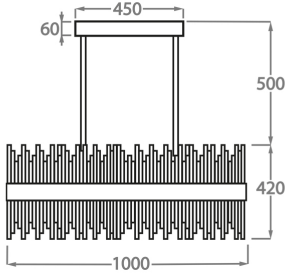

---

**Size One**

CL122-RECT-100,  
Height: 42 cm (16.54")  
Width: 28 cm (11.02")  
Length: 100 cm (39.37")  
1 x 45W LED strip  
Max Watt and Lamps: 45W x 1  
Net Weight: 23 kg / 51 lb

**Size Two**

CL122-RECT-150,  
Height: 42 cm (16.54")  
Width: 28 cm (11.02")  
Length: 150 cm (59.06")  
1 x 60W LED strip  
Max Watt and Lamps: 60W x 1  
Net Weight: 32 kg / 71 lb

**Size Three**

CL122-RECT-200,  
Height: 42 cm (16.54")  
Width: 28 cm (11.02")  
Depth: 200 cm (78.74")  
1 x 85W LED strip  
Max Watt and Lamps: 85W x 1  
Net Weight: 40 kg / 88 lb

Please note as standard all of our LED lights give off a warm light (3500k warm light)

The dimensions of the supporting rods and ceiling rose are not included in the height measurements.  
The standard rods and ceiling rose are 50cm (20") high if not otherwise specified by the customer.