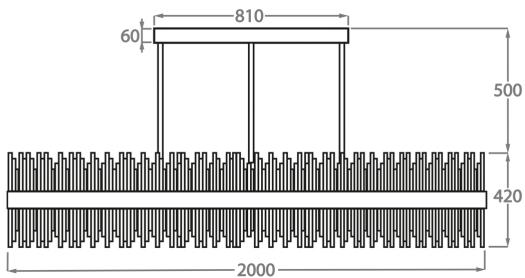

CL122-RECT-100,
Height: 42 cm (16.54")
Width: 28 cm (11.02")
Length: 100 cm (39.37")
Bulbs: 1 x 45W LED strip
Net Weight: 23 kg / 51 lb

Size Two

CL122-RECT-150,
Height: 42 cm (16.54")
Width: 28 cm (11.02")
Length: 150 cm (59.06")
Bulbs: 1 x 60W LED strip
Net Weight: 32 kg / 71 lb

Size Three

CL122-RECT-200,
Height: 42 cm (16.54")
Width: 28 cm (11.02")
Depth: 200 cm (78.74")
Bulbs: 1 x 85W LED strip
Net Weight: 40 kg / 88 lb

Please note as standard all of our LED lights give off a warm light (3500k warm light)

The dimensions of the supporting rods and ceiling rose are not included in the height measurements.
The standard rods and ceiling rose are 50cm (20") high if not otherwise specified by the customer.