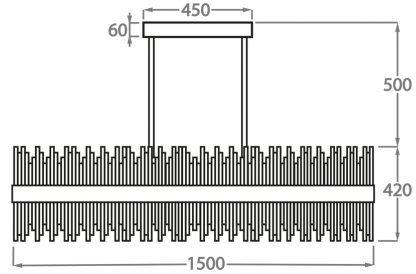

## Available Sizes

---

### Size One

CL122-RECT-100,  
Height: 42 cm (16.54")  
Width: 28 cm (11.02")  
Length: 100 cm (39.37")  
Bulbs: 1 x 45W LED strip  
Net Weight: 23 kg / 51 lb

### Size Two

CL122-RECT-150,  
Height: 42 cm (16.54")  
Width: 28 cm (11.02")  
Length: 150 cm (59.06")  
Bulbs: 1 x 60W LED strip  
Net Weight: 32 kg / 71 lb

### Size Three

CL122-RECT-200,  
Height: 42 cm (16.54")  
Width: 28 cm (11.02")  
Depth: 200 cm (78.74")  
Bulbs: 1 x 85W LED strip  
Net Weight: 40 kg / 88 lb

Please note as standard all of our LED lights give off a warm light (3500k warm light)