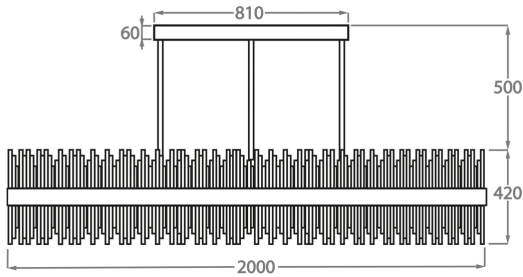

---

**Size One**

CL122-RECT-100,  
Height: 42 cm (16.54")  
Width: 28 cm (11.02")  
Length: 100 cm (39.37")  
1 x 45W LED strip  
Max Watt and Lamps: 45W x 1  
Net Weight: 23 kg / 51 lb

**Size Two**

CL122-RECT-150,  
Height: 42 cm (16.54")  
Width: 28 cm (11.02")  
Length: 150 cm (59.06")  
1 x 60W LED strip  
Max Watt and Lamps: 60W x 1  
Net Weight: 32 kg / 71 lb

**Size Three**

CL122-RECT-200,  
Height: 42 cm (16.54")  
Width: 28 cm (11.02")  
Depth: 200 cm (78.74")  
1 x 85W LED strip  
Max Watt and Lamps: 85W x 1  
Net Weight: 40 kg / 88 lb

Please note as standard all of our LED lights give off a warm light (3500k warm light)

The dimensions of the supporting rods and ceiling rose are not included in the height measurements.  
The standard rods and ceiling rose are 50cm (20") high if not otherwise specified by the customer.