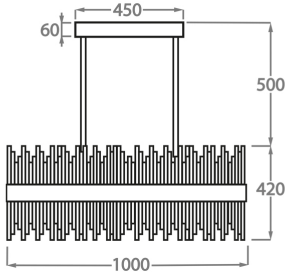

## Available Sizes

---

### Size One

CL122-RECT-100,  
Height: 42 cm (16.54")  
Width: 28 cm (11.02")  
Length: 100 cm (39.37")  
Bulbs: 1 x 45W LED strip  
Net Weight: 23 kg / 51 lb

### Size Two

CL122-RECT-150,  
Height: 42 cm (16.54")  
Width: 28 cm (11.02")  
Length: 150 cm (59.06")  
Bulbs: 1 x 60W LED strip  
Net Weight: 32 kg / 71 lb