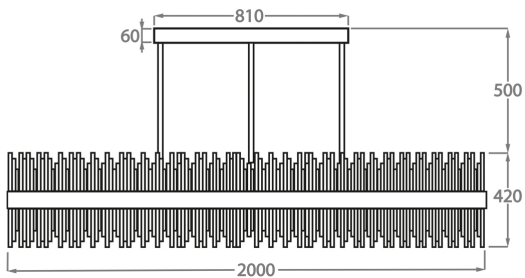

## Available Sizes

---

### Size One

CL122-RECT-100,  
Height: 42 cm (16.54")  
Width: 28 cm (11.02")  
Length: 100 cm (39.37")  
Bulbs: 1 x 45W LED strip  
Net Weight: 23 kg / 51 lb

### Size Two

CL122-RECT-150,  
Height: 42 cm (16.54")  
Width: 28 cm (11.02")  
Length: 150 cm (59.06")  
Bulbs: 1 x 60W LED strip  
Net Weight: 32 kg / 71 lb

### Size Three

CL122-RECT-200,  
Height: 42 cm (16.54")  
Width: 28 cm (11.02")  
Depth: 200 cm (78.74")  
Bulbs: 1 x 85W LED strip  
Net Weight: 40 kg / 88 lb

Please note as standard all of our LED lights give off a warm light (3500k warm light)