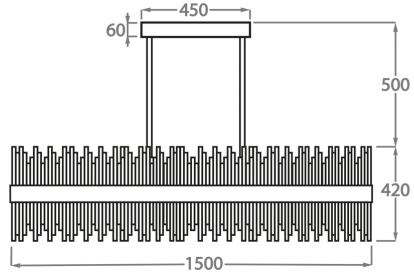

## Available Sizes

---

### Size One

CL122-RECT-100,  
Height: 42 cm (16.54")  
Width: 28 cm (11.02")  
Length: 100 cm (39.37")  
Bulbs: 1 x 45W LED strip  
Net Weight: 23 kg / 51 lb

### Size Two

CL122-RECT-150,  
Height: 42 cm (16.54")  
Width: 28 cm (11.02")  
Length: 150 cm (59.06")  
Bulbs: 1 x 60W LED strip  
Net Weight: 32 kg / 71 lb