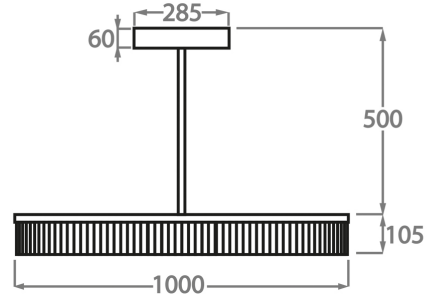

Bronze

Available Sizes

Size One

CL123-S-80,

Height: 10.5 cm (4.13")

Diameter: 80 cm (31.5")

1 x 35W LED Strip with a life expectancy of 50,000 hours

Max Watt and Lamps: 35W x 1

Net Weight: 20 kg / 45 lb

Size Two

CL123-S-100,

Height: 10.5 cm (4.13")

Diameter: 100 cm (39.37")

1 x 45W LED Strip with life expectancy of 50,000 hours

Max Watt and Lamps: 45W x 1

Net Weight: 25 kg / 55 lb

Size Three

CL123-S-120,

Height: 10.5 cm (4.13")

Diameter: 120 cm (47.24")

1 x 55W LED Strip with a life expectancy of 50,000 hours

Max Watt and Lamps: 55W x 1

Net Weight: 30 kg / 66 lb

Please note we offer two options for our LED lit products that you can discuss with your sales advisor:

Warm White - 2700K - 2900K

Cool White - 5000K - 6000K

The dimensions of the central supporting rod and ceiling rose are not included in the height measurements.

The standard rod and ceiling rose are 50cm (20") high if not otherwise specified by the customer.