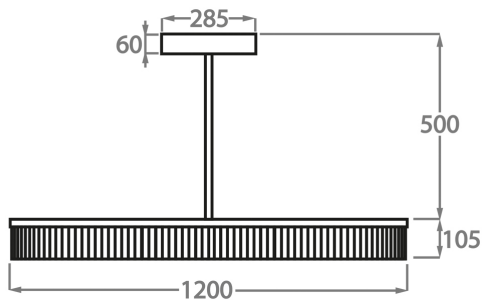

Bronze

Available Sizes

Size One

CL123-S-80,

Height: 10.5 cm (4.13")

Diameter: 80 cm (31.5")

1 x 35W LED Strip with a life expectancy of 50,000 hours

Max Watt and Lamps: 35W x 1

Net Weight: 20 kg / 45 lb

Size Two

CL123-S-100,

Height: 10.5 cm (4.13")

Diameter: 100 cm (39.37")

1 x 45W LED Strip with life expectancy of 50,000 hours

Max Watt and Lamps: 45W x 1

Net Weight: 25 kg / 55 lb

Size Three

CL123-S-120,

Height: 10.5 cm (4.13")

Diameter: 120 cm (47.24")

1 x 55W LED Strip with a life expectancy of 50,000 hours

Max Watt and Lamps: 55W x 1

Net Weight: 30 kg / 66 lb

Please note we offer two options for our LED lit products that you can discuss with your sales advisor:

Warm White - 2700K - 2900K

Cool White - 5000K - 6000K

The dimensions of the central supporting rod and ceiling rose are not included in the height measurements.

The standard rod and ceiling rose are 50cm (20") high if not otherwise specified by the customer.