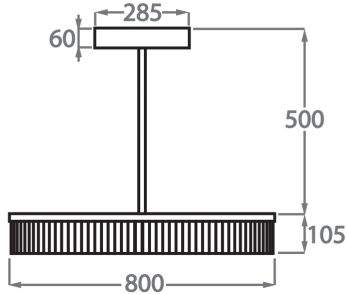

Bronze

Available Sizes

Size One

CL123-S-80,

Height: 10.5 cm (4.13")

Diameter: 80 cm (31.5")

1 x 35W LED Strip with a life expectancy of 50,000 hours

Max Watt and Lamps: 35W x 1

Net Weight: 20 kg / 45 lb

Size Two

CL123-S-100,

Height: 10.5 cm (4.13")

Diameter: 100 cm (39.37")

1 x 45W LED Strip with life expectancy of 50,000 hours

Max Watt and Lamps: 45W x 1

Net Weight: 25 kg / 55 lb

Size Three

CL123-S-120,

Height: 10.5 cm (4.13")

Diameter: 120 cm (47.24")

1 x 55W LED Strip with a life expectancy of 50,000 hours

Max Watt and Lamps: 55W x 1

Net Weight: 30 kg / 66 lb

Please note we offer two options for our LED lit products that you can discuss with your sales advisor:

Warm White - 2700K - 2900K

Cool White - 5000K - 6000K

The dimensions of the central supporting rod and ceiling rose are not included in the height measurements.

The standard rod and ceiling rose are 50cm (20") high if not otherwise specified by the customer.