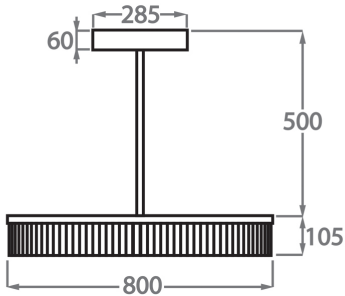

BELLA FIGURA

Belgrave Square Chandelier

CL123-S

Collection Name

MAYFAIR COLLECTION

This contemporary Belgrave Square Drum chandelier with a straight ring of Lucite rods and a large central mirror in distressed glass. This ornate chandelier is lit by a long LED strip positioned above the Lucite rods to create a beautifully warm lighting effect which is reflected off the distressed mirror. With a height of only 10.5cm (4.2") plus the central rod and ceiling rose, this chandelier is perfect for rooms with slightly lower ceiling heights

Size One

CL123-S-80,

Height: 10.5 cm (4.13")

Diameter: 80 cm (31.5")

Bulbs: 1 x 35W LED Strip with a life expectancy of 50,000 hours

Net Weight: 20 kg / 45 lb

Size Two

CL123-S-100,

Height: 10.5 cm (4.13")

Diameter: 100 cm (39.37")

Bulbs: 1 x 45W LED Strip with life expectancy of 50,000 hours

Net Weight: 25 kg / 55 lb

Size Three

CL123-S-120,

Height: 10.5 cm (4.13")

Diameter: 120 cm (47.24")

Cool White - 5000K - 6000K

The dimensions of the central supporting rod and ceiling rose are not included in the height measurements.

The standard rod and ceiling rose are 50cm (20") high if not otherwise specified by the customer.