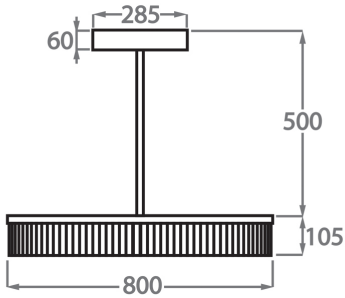

**Size One**

CL123-S-80,

Height: 10.5 cm (4.13")

Diameter: 80 cm (31.5")

Bulbs: 1 x 35W LED Strip with a life expectancy of 50,000 hours

Net Weight: 20 kg / 45 lb

**Size Two**

CL123-S-100,

Height: 10.5 cm (4.13")

Diameter: 100 cm (39.37")

Bulbs: 1 x 45W LED Strip with life expectancy of 50,000 hours

Net Weight: 25 kg / 55 lb

**Size Three**

CL123-S-120,

Height: 10.5 cm (4.13")

Diameter: 120 cm (47.24")

Cool White - 5000K - 6000K

The dimensions of the central supporting rod and ceiling rose are not included in the height measurements.

The standard rod and ceiling rose are 50cm (20") high if not otherwise specified by the customer.