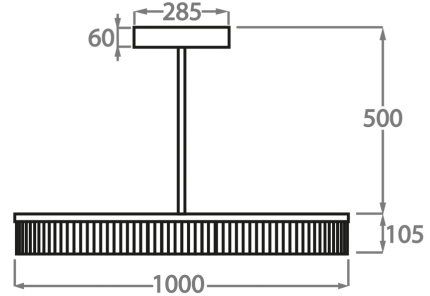

**Size One**

CL123-S-80,

Height: 10.5 cm (4.13")

Diameter: 80 cm (31.5")

Bulbs: 1 x 35W LED Strip with a life expectancy of 50,000 hours

Net Weight: 20 kg / 45 lb

**Size Two**

CL123-S-100,

Height: 10.5 cm (4.13")

Diameter: 100 cm (39.37")

Bulbs: 1 x 45W LED Strip with life expectancy of 50,000 hours

Net Weight: 25 kg / 55 lb

**Size Three**

CL123-S-120,

Height: 10.5 cm (4.13")

Diameter: 120 cm (47.24")

Cool White - 5000K - 6000K

The dimensions of the central supporting rod and ceiling rose are not included in the height measurements.

The standard rod and ceiling rose are 50cm (20") high if not otherwise specified by the customer.