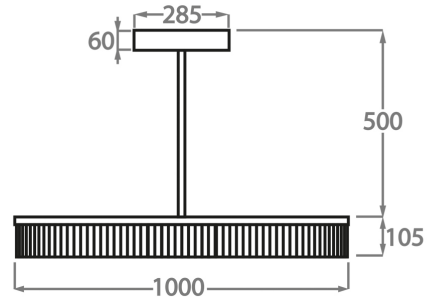

BELLA FIGURA

Belgrave Square Chandelier

CL123-S

Collection Name

MAYFAIR COLLECTION

This contemporary Belgrave Square Drum chandelier with a straight ring of Lucite rods and a large central mirror in distressed glass. This ornate chandelier is lit by a long LED strip positioned above the Lucite rods to create a beautifully warm lighting effect which is reflected off the distressed mirror. With a height of only 10.5cm (4.2") plus the central rod and ceiling rose, this chandelier is perfect for rooms with slightly lower ceiling heights

Size One

CL123-S-80,

Height: 10.5 cm (4.13")

Diameter: 80 cm (31.5")

Bulbs: 1 x 35W LED Strip with a life expectancy of 50,000 hours

Net Weight: 20 kg / 45 lb

Size Two

CL123-S-100,

Height: 10.5 cm (4.13")

Diameter: 100 cm (39.37")

Bulbs: 1 x 45W LED Strip with life expectancy of 50,000 hours

Net Weight: 25 kg / 55 lb

Size Three

CL123-S-120,

Height: 10.5 cm (4.13")

Diameter: 120 cm (47.24")

Cool White - 5000K - 6000K

The dimensions of the central supporting rod and ceiling rose are not included in the height measurements.

The standard rod and ceiling rose are 50cm (20") high if not otherwise specified by the customer.