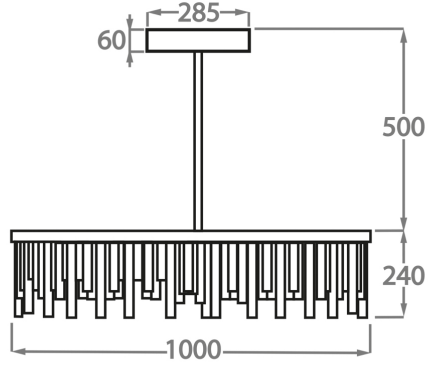

BELLA FIGURA

Belgrave Square Chandelier

CL123-R

Collection Name

MAYFAIR COLLECTION

This contemporary Belgrave Square Drum chandelier with a ring of sporadic length Lucite rods and a large central mirror in distressed glass. This ornate chandelier is lit by a long LED strip positioned above the Lucite rods to create a beautifully warm lighting effect which is reflected off the distressed mirror. With a height of only 24cm (9.5") plus the central rod and ceiling rose, this chandelier is perfect for rooms with slightly lower ceiling heights.

Size One

CL123-R-80,

Height: 24 cm (9.45")

Diameter: 80 cm (31.5")

Bulbs: 2 x 35W LED Strip with a life expectancy of 50,000 hours

Net Weight: 28 kg / 62 lb

Size Two

CL123-R-100,

Height: 24 cm (9.45")

Diameter: 100 cm (39.37")

Bulbs: 2 x 45W LED Strip with life expectancy of 50,000 hours

Net Weight: 38 kg / 84 lb

Size Three

CL123-R-120,

Height: 24 cm (9.45")

Diameter: 120 cm (47.24")

Cool White - 5000K - 6000K

The dimensions of the central supporting rod and ceiling rose are not included in the height measurements

The standard rod and ceiling rose are 50cm (20") high if not otherwise specified by the customer