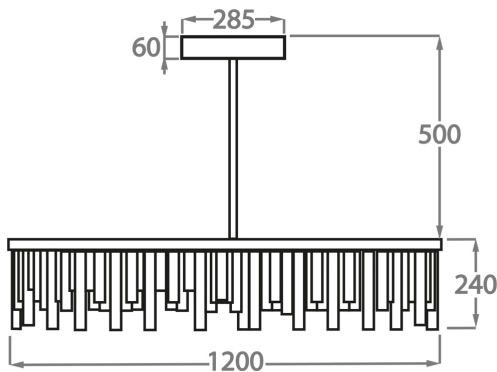

### Size One

CL123-R-80,

Height: 24 cm (9.45")

Diameter: 80 cm (31.5")

Bulbs: 2 x 35W LED Strip with a life expectancy of 50,000 hours

Net Weight: 28 kg / 62 lb

### Size Two

CL123-R-100,

Height: 24 cm (9.45")

Diameter: 100 cm (39.37")

Bulbs: 2 x 45W LED Strip with life expectancy of 50,000 hours

Net Weight: 38 kg / 84 lb

### Size Three

CL123-R-120,

Height: 24 cm (9.45")

Diameter: 120 cm (47.24")

Bulbs: 2 x 55W LED Strip with a life expectancy of 50,000 hours

Net Weight: 45 kg / 99 lb

Please note we offer two options for our LED lit products that you can discuss with your sales advisor:

Warm White - 2700K - 2900K

Cool White - 5000K - 6000K

The dimensions of the central supporting rod and ceiling rose are not included in the height measurements

The standard rod and ceiling rose are 50cm (20") high if not otherwise specified by the customer