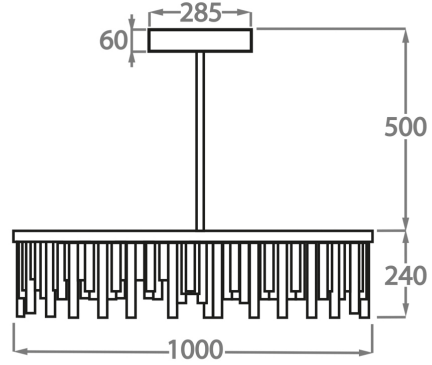

### Size One

CL123-R-80,

Height: 24 cm (9.45")

Diameter: 80 cm (31.5")

Bulbs: 2 x 35W LED Strip with a life expectancy of 50,000 hours

Net Weight: 28 kg / 62 lb

### Size Two

CL123-R-100,

Height: 24 cm (9.45")

Diameter: 100 cm (39.37")

Bulbs: 2 x 45W LED Strip with life expectancy of 50,000 hours

Net Weight: 38 kg / 84 lb

### Size Three

CL123-R-120,

Height: 24 cm (9.45")

Diameter: 120 cm (47.24")

Bulbs: 2 x 55W LED Strip with a life expectancy of 50,000 hours

Net Weight: 45 kg / 99 lb

Please note we offer two options for our LED lit products that you can discuss with your sales advisor:

Warm White - 2700K - 2900K

Cool White - 5000K - 6000K

The dimensions of the central supporting rod and ceiling rose are not included in the height measurements

The standard rod and ceiling rose are 50cm (20") high if not otherwise specified by the customer