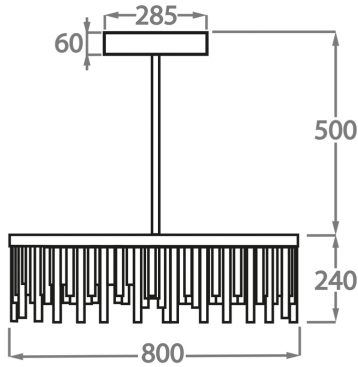

BELLA FIGURA

Belgrave Square Chandelier

CL123-R

Collection Name

MAYFAIR COLLECTION

This contemporary Belgrave Square Drum chandelier with a ring of sporadic length Lucite rods and a large central mirror in distressed glass. This ornate chandelier is lit by a long LED strip positioned above the Lucite rods to create a beautifully warm lighting effect which is reflected off the distressed mirror. With a height of only 24cm (9.5") plus the central rod and ceiling rose, this chandelier is perfect for rooms with slightly lower ceiling heights.

Size One

CL123-R-80,

Height: 24 cm (9.45")

Diameter: 80 cm (31.5")

Bulbs: 2 x 35W LED Strip with a life expectancy of 50,000 hours

Net Weight: 28 kg / 62 lb

Size Two

CL123-R-100,

Height: 24 cm (9.45")

Diameter: 100 cm (39.37")

Bulbs: 2 x 45W LED Strip with life expectancy of 50,000 hours

Net Weight: 38 kg / 84 lb

Size Three

CL123-R-120,

Height: 24 cm (9.45")

Diameter: 120 cm (47.24")

Cool White - 5000K - 6000K

The dimensions of the central supporting rod and ceiling rose are not included in the height measurements

The standard rod and ceiling rose are 50cm (20") high if not otherwise specified by the customer