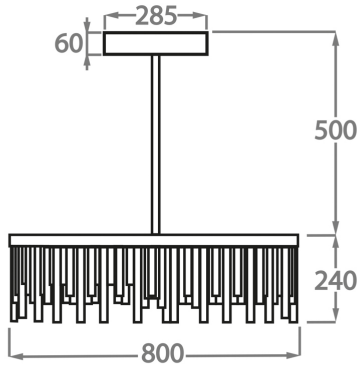

## Available Sizes

### Size One

CL123-R-80,

Height: 24 cm (9.45")

Diameter: 80 cm (31.5")

Bulbs: 2 x 35W LED Strip with a life expectancy of 50,000 hours

Net Weight: 28 kg / 62 lb

### Size Two

CL123-R-100,

Height: 24 cm (9.45")

Diameter: 100 cm (39.37")

Bulbs: 2 x 45W LED Strip with life expectancy of 50,000 hours

Net Weight: 38 kg / 84 lb

### Size Three

CL123-R-120,

Height: 24 cm (9.45")

Diameter: 120 cm (47.24")

Bulbs: 2 x 55W LED Strip with a life expectancy of 50,000 hours

Net Weight: 45 kg / 99 lb

Please note we offer two options for our LED lit products that you can discuss with your sales advisor: