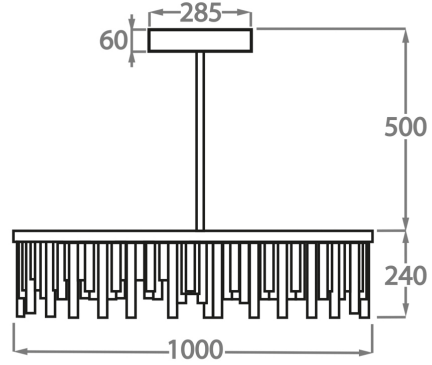

BELLA FIGURA

Belgrave Square Chandelier

CL123-R

Collection Name

MAYFAIR COLLECTION

This contemporary Belgrave Square Drum chandelier with a ring of sporadic length Lucite rods and a large central mirror in distressed glass. This ornate chandelier is lit by a long LED strip positioned above the Lucite rods to create a beautifully warm lighting effect which is reflected off the distressed mirror. With a height of only 24cm (9.5") plus the central rod and ceiling rose, this chandelier is perfect for rooms with slightly lower ceiling heights.

Size One

CL123-R-80,

Height: 24 cm (9.45")

Diameter: 80 cm (31.5")

Bulbs: 2 x 35W LED Strip with a life expectancy of 50,000 hours

Net Weight: 28 kg / 62 lb

Size Two

CL123-R-100,

Height: 24 cm (9.45")

Diameter: 100 cm (39.37")

Bulbs: 2 x 45W LED Strip with life expectancy of 50,000 hours

Net Weight: 38 kg / 84 lb

Size Three

CL123-R-120,

Height: 24 cm (9.45")

Diameter: 120 cm (47.24")

Cool White - 5000K - 6000K

The dimensions of the central supporting rod and ceiling rose are not included in the height measurements

The standard rod and ceiling rose are 50cm (20") high if not otherwise specified by the customer