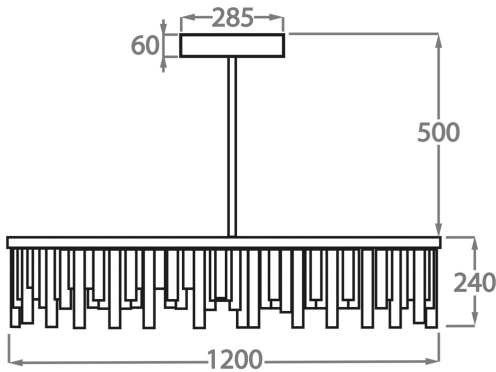

Size Three

CL123-R-120,

Height: 24 cm (9.45")

Diameter: 120 cm (47.24")

Bulbs: 2 x 55W LED Strip with a life expectancy of 50,000 hours

Net Weight: 45 kg / 99 lb