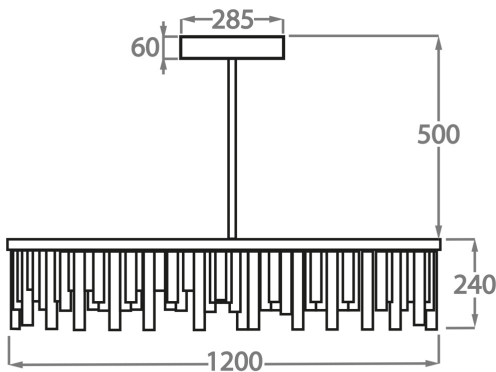

Size One

CL123-R-80,

Height: 24 cm (9.45")

Diameter: 80 cm (31.5")

Bulbs: 2 x 35W LED Strip with a life expectancy of 50,000 hours

Net Weight: 28 kg / 62 lb

Size Two

CL123-R-100,

Height: 24 cm (9.45")

Diameter: 100 cm (39.37")

Bulbs: 2 x 45W LED Strip with life expectancy of 50,000 hours

Net Weight: 38 kg / 84 lb

Size Three

CL123-R-120,

Height: 24 cm (9.45")

Diameter: 120 cm (47.24")

Bulbs: 2 x 55W LED Strip with a life expectancy of 50,000 hours

Net Weight: 45 kg / 99 lb

Please note we offer two options for our LED lit products that you can discuss with your sales advisor:

Warm White - 2700K - 2900K

Cool White - 5000K - 6000K

The dimensions of the central supporting rod and ceiling rose are not included in the height measurements

The standard rod and ceiling rose are 50cm (20") high if not otherwise specified by the customer