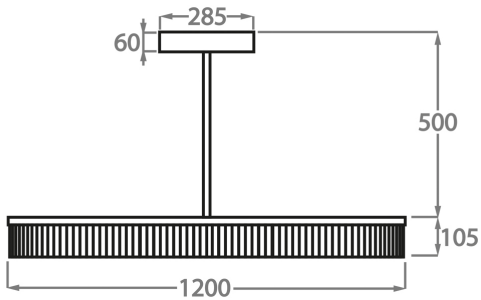

Size One

CL123-S-80,

Height: 10.5 cm (4.13")

Diameter: 80 cm (31.5")

Bulbs: 1 x 35W LED Strip with a life expectancy of 50,000 hours

Net Weight: 20 kg / 45 lb

Size Two

CL123-S-100,

Height: 10.5 cm (4.13")

Diameter: 100 cm (39.37")

Bulbs: 1 x 45W LED Strip with life expectancy of 50,000 hours

Net Weight: 25 kg / 55 lb

Size Three

CL123-S-120,

Height: 10.5 cm (4.13")

Diameter: 120 cm (47.24")

Bulbs: 1 x 55W LED Strip with a life expectancy of 50,000 hours

Net Weight: 30 kg / 66 lb

Please note we offer two options for our LED lit products that you can discuss with your sales advisor:

Warm White - 2700K - 2900K

Cool White - 5000K - 6000K

The dimensions of the central supporting rod and ceiling rose are not included in the height measurements.

The standard rod and ceiling rose are 50cm (20") high if not otherwise specified by the customer.