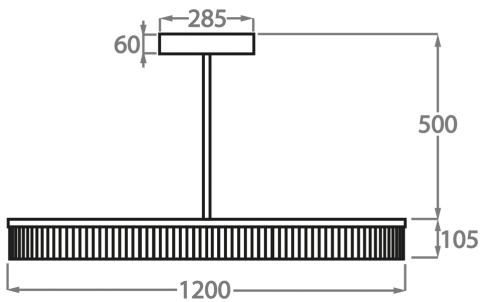

Size One

CL123-S-80,

Height: 10.5 cm (4.13")

Diameter: 80 cm (31.5")

Bulbs: 1 x 35W LED Strip with a life expectancy of 50,000 hours

Net Weight: 20 kg / 45 lb

Size Two

CL123-S-100,

Height: 10.5 cm (4.13")

Diameter: 100 cm (39.37")

Bulbs: 1 x 45W LED Strip with life expectancy of 50,000 hours

Net Weight: 25 kg / 55 lb

Size Three

CL123-S-120,

Height: 10.5 cm (4.13")

Diameter: 120 cm (47.24")

Bulbs: 1 x 55W LED Strip with a life expectancy of 50,000 hours

Net Weight: 30 kg / 66 lb

Please note we offer two options for our LED lit products that you can discuss with your sales advisor:

Warm White - 2700K - 2900K

Cool White - 5000K - 6000K

The dimensions of the central supporting rod and ceiling rose are not included in the height measurements.

The standard rod and ceiling rose are 50cm (20") high if not otherwise specified by the customer.