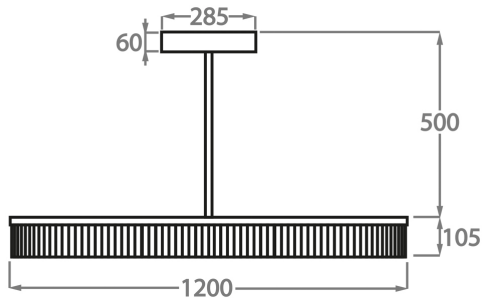

**Size One**

CL123-S-80,

Height: 10.5 cm (4.13")

Diameter: 80 cm (31.5")

1 x 35W LED Strip with a life expectancy of 50,000 hours

Max Watt and Lamps: 35W x 1

Net Weight: 20 kg / 45 lb

**Size Two**

CL123-S-100,

Height: 10.5 cm (4.13")

Diameter: 100 cm (39.37")

1 x 45W LED Strip with life expectancy of 50,000 hours

Max Watt and Lamps: 45W x 1

Net Weight: 25 kg / 55 lb

**Size Three**

CL123-S-120,

Height: 10.5 cm (4.13")

Diameter: 120 cm (47.24")

1 x 55W LED Strip with a life expectancy of 50,000 hours

Max Watt and Lamps: 55W x 1

Net Weight: 30 kg / 66 lb

Please note we offer two options for our LED lit products that you can discuss with your sales advisor:

Warm White - 2700K - 2900K

Cool White - 5000K - 6000K

The dimensions of the central supporting rod and ceiling rose are not included in the height measurements.

The standard rod and ceiling rose are 50cm (20") high if not otherwise specified by the customer.