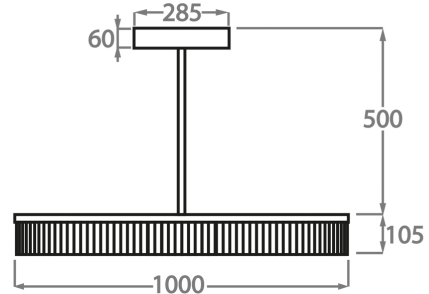

**Size One**

CL123-S-80,

Height: 10.5 cm (4.13")

Diameter: 80 cm (31.5")

1 x 35W LED Strip with a life expectancy of 50,000 hours

Max Watt and Lamps: 35W x 1

Net Weight: 20 kg / 45 lb

**Size Two**

CL123-S-100,

Height: 10.5 cm (4.13")

Diameter: 100 cm (39.37")

1 x 45W LED Strip with life expectancy of 50,000 hours

Max Watt and Lamps: 45W x 1

Net Weight: 25 kg / 55 lb

**Size Three**

CL123-S-120,

Height: 10.5 cm (4.13")

Diameter: 120 cm (47.24")

1 x 55W LED Strip with a life expectancy of 50,000 hours

Max Watt and Lamps: 55W x 1

Net Weight: 30 kg / 66 lb

Please note we offer two options for our LED lit products that you can discuss with your sales advisor:

Warm White - 2700K - 2900K

Cool White - 5000K - 6000K

The dimensions of the central supporting rod and ceiling rose are not included in the height measurements.

The standard rod and ceiling rose are 50cm (20") high if not otherwise specified by the customer.