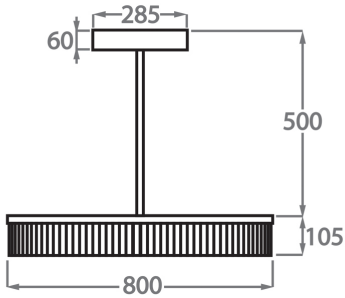

Size One

CL123-S-80,

Height: 10.5 cm (4.13")

Diameter: 80 cm (31.5")

Bulbs: 1 x 35W LED Strip with a life expectancy of 50,000 hours

Net Weight: 20 kg / 45 lb

Size Two

CL123-S-100,

Height: 10.5 cm (4.13")

Diameter: 100 cm (39.37")

Bulbs: 1 x 45W LED Strip with life expectancy of 50,000 hours

Net Weight: 25 kg / 55 lb

Size Three

CL123-S-120,

Height: 10.5 cm (4.13")

Diameter: 120 cm (47.24")

Cool White - 5000K - 6000K

The dimensions of the central supporting rod and ceiling rose are not included in the height measurements.

The standard rod and ceiling rose are 50cm (20") high if not otherwise specified by the customer.