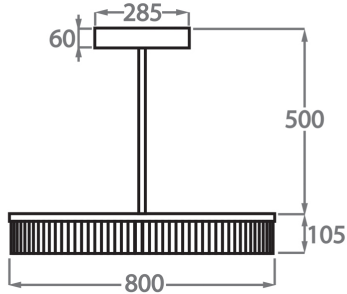

**Size One**

CL123-S-80,

Height: 10.5 cm (4.13")

Diameter: 80 cm (31.5")

1 x 35W LED Strip with a life expectancy of 50,000 hours

Max Watt and Lamps: 35W x 1

Net Weight: 20 kg / 45 lb

**Size Two**

CL123-S-100,

Height: 10.5 cm (4.13")

Diameter: 100 cm (39.37")

1 x 45W LED Strip with life expectancy of 50,000 hours

Max Watt and Lamps: 45W x 1

Net Weight: 25 kg / 55 lb

**Size Three**

CL123-S-120,

Height: 10.5 cm (4.13")

Diameter: 120 cm (47.24")

1 x 55W LED Strip with a life expectancy of 50,000 hours

Max Watt and Lamps: 55W x 1

Net Weight: 30 kg / 66 lb

Please note we offer two options for our LED lit products that you can discuss with your sales advisor:

Warm White - 2700K - 2900K

Cool White - 5000K - 6000K

The dimensions of the central supporting rod and ceiling rose are not included in the height measurements.

The standard rod and ceiling rose are 50cm (20") high if not otherwise specified by the customer.