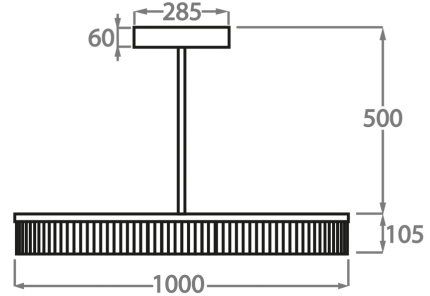

BELLA FIGURA

Belgrave Square Chandelier

CL123-S

Collection Name

MAYFAIR COLLECTION

This contemporary Belgrave Square Drum chandelier with a straight ring of Lucite rods and a large central mirror in distressed glass. This ornate chandelier is lit by a long LED strip positioned above the Lucite rods to create a beautifully warm lighting effect which is reflected off the distressed mirror. With a height of only 10.5cm (4.2") plus the central rod and ceiling rose, this chandelier is perfect for rooms with slightly lower ceiling heights

Size One

CL123-S-80,

Height: 10.5 cm (4.13")

Diameter: 80 cm (31.5")

Bulbs: 1 x 35W LED Strip with a life expectancy of 50,000 hours

Net Weight: 20 kg / 45 lb

Size Two

CL123-S-100,

Height: 10.5 cm (4.13")

Diameter: 100 cm (39.37")

Bulbs: 1 x 45W LED Strip with life expectancy of 50,000 hours

Net Weight: 25 kg / 55 lb

Size Three

CL123-S-120,

Height: 10.5 cm (4.13")

Diameter: 120 cm (47.24")

Cool White - 5000K - 6000K

The dimensions of the central supporting rod and ceiling rose are not included in the height measurements.

The standard rod and ceiling rose are 50cm (20") high if not otherwise specified by the customer.