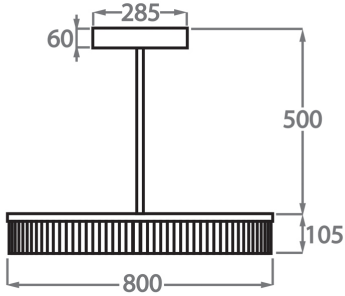

**Size One**

CL123-S-80,

Height: 10.5 cm (4.13")

Diameter: 80 cm (31.5")

Bulbs: 1 x 35W LED Strip with a life expectancy of 50,000 hours

Net Weight: 20 kg / 45 lb

**Size Two**

CL123-S-100,

Height: 10.5 cm (4.13")

Diameter: 100 cm (39.37")

Bulbs: 1 x 45W LED Strip with life expectancy of 50,000 hours

Net Weight: 25 kg / 55 lb

**Size Three**

CL123-S-120,

Height: 10.5 cm (4.13")

Diameter: 120 cm (47.24")

Cool White - 5000K - 6000K

The dimensions of the central supporting rod and ceiling rose are not included in the height measurements.

The standard rod and ceiling rose are 50cm (20") high if not otherwise specified by the customer.