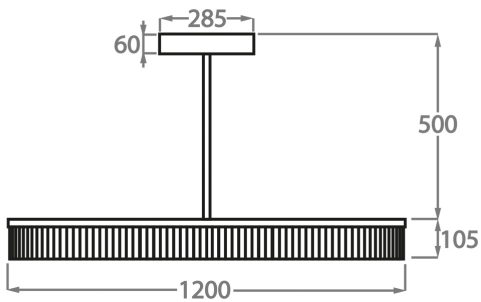

CL123-S-80,

Height: 10.5 cm (4.13")

Diameter: 80 cm (31.5")

Bulbs: 1 x 35W LED Strip with a life expectancy of 50,000 hours

Net Weight: 20 kg / 45 lb

Size Two

CL123-S-100,

Height: 10.5 cm (4.13")

Diameter: 100 cm (39.37")

Bulbs: 1 x 45W LED Strip with life expectancy of 50,000 hours

Net Weight: 25 kg / 55 lb

Size Three

CL123-S-120,

Height: 10.5 cm (4.13")

Diameter: 120 cm (47.24")

Bulbs: 1 x 55W LED Strip with a life expectancy of 50,000 hours

Net Weight: 30 kg / 66 lb

Please note we offer two options for our LED lit products that you can discuss with your sales advisor:

Warm White - 2700K - 2900K

Cool White - 5000K - 6000K

The dimensions of the central supporting rod and ceiling rose are not included in the height measurements.

The standard rod and ceiling rose are 50cm (20") high if not otherwise specified by the customer.