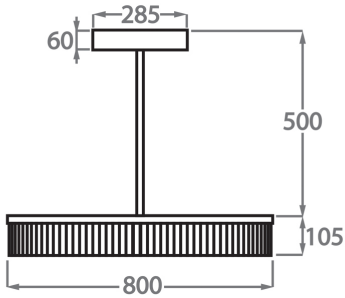

CL123-S-80,

Height: 10.5 cm (4.13")

Diameter: 80 cm (31.5")

Bulbs: 1 x 35W LED Strip with a life expectancy of 50,000 hours

Net Weight: 20 kg / 45 lb

Size Two

CL123-S-100,

Height: 10.5 cm (4.13")

Diameter: 100 cm (39.37")

Bulbs: 1 x 45W LED Strip with life expectancy of 50,000 hours

Net Weight: 25 kg / 55 lb

Size Three

CL123-S-120,

Height: 10.5 cm (4.13")

Diameter: 120 cm (47.24")

Bulbs: 1 x 55W LED Strip with a life expectancy of 50,000 hours

Net Weight: 30 kg / 66 lb

Please note we offer two options for our LED lit products that you can discuss with your sales advisor:

Warm White - 2700K - 2900K

Cool White - 5000K - 6000K

The dimensions of the central supporting rod and ceiling rose are not included in the height measurements.

The standard rod and ceiling rose are 50cm (20") high if not otherwise specified by the customer.