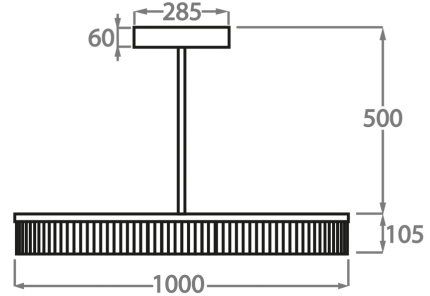

CL123-S-80,

Height: 10.5 cm (4.13")

Diameter: 80 cm (31.5")

Bulbs: 1 x 35W LED Strip with a life expectancy of 50,000 hours

Net Weight: 20 kg / 45 lb

Size Two

CL123-S-100,

Height: 10.5 cm (4.13")

Diameter: 100 cm (39.37")

Bulbs: 1 x 45W LED Strip with life expectancy of 50,000 hours

Net Weight: 25 kg / 55 lb

Size Three

CL123-S-120,

Height: 10.5 cm (4.13")

Diameter: 120 cm (47.24")

Bulbs: 1 x 55W LED Strip with a life expectancy of 50,000 hours

Net Weight: 30 kg / 66 lb

Please note we offer two options for our LED lit products that you can discuss with your sales advisor:

Warm White - 2700K - 2900K

Cool White - 5000K - 6000K

The dimensions of the central supporting rod and ceiling rose are not included in the height measurements.

The standard rod and ceiling rose are 50cm (20") high if not otherwise specified by the customer.