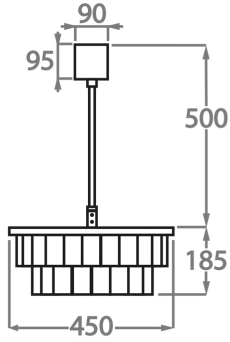

CL125-45,
Height: 18.5 cm (7.28")
Diameter: 45 cm (17.72")
4 x 40W E14
Max Watt and Lamps: 40W x 4
Net Weight: 7 kg / 15 lb

Size Two

CL125-60,
Height: 25.5 cm (10.04")
Diameter: 60 cm (23.62")
6 x 40W E27
Max Watt and Lamps: 40W x 6
Net Weight: 14 kg / 31 lb

Size Three

CL125-75,
Height: 32.5 cm (12.8")
Diameter: 75 cm (29.53")
8 x 40W E27
Max Watt and Lamps: 40W x 8
Net Weight: 19 kg / 42 lb

Size Four

CL125-90,
Height: 39.5 cm (15.55")
Diameter: 90 cm (35.43")
8 x 40W E27
Max Watt and Lamps: 40W x 8
Net Weight: 21 kg / 46 lb

Size Five

CL125-105,
Height: 49 cm (19.29")
Diameter: 105 cm (41.34")
10 x 40W E27
Max Watt and Lamps: 40W x 10
Net Weight: 25 kg / 55 lb

Size Six

CL125-120,
Height: 53.5 cm (21.06")
Diameter: 120 cm (47.24")
12 x 40W E27
Max Watt and Lamps: 40W x 12
Net Weight: 45 kg / 99 lb

The dimensions of the central supporting rod and ceiling rose are not included in the height measurements.
The standard rod and ceiling rose is 50cm (20") high if not otherwise specified by the customer.