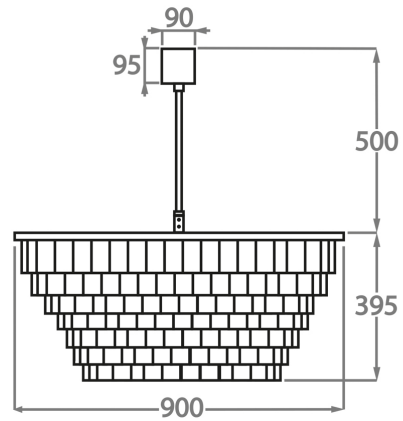

CL125-45,
Height: 18.5 cm (7.28")
Diameter: 45 cm (17.72")
Bulbs: 4 x 40W E14
Net Weight: 7 kg / 15 lb

Size Two

CL125-60,
Height: 25.5 cm (10.04")
Diameter: 60 cm (23.62")
Bulbs: 6 x 40W E27
Net Weight: 14 kg / 31 lb

Size Three

CL125-75,
Height: 32.5 cm (12.8")
Diameter: 75 cm (29.53")
Bulbs: 8 x 40W E27
Net Weight: 19 kg / 42 lb

Size Four

CL125-90,
Height: 39.5 cm (15.55")
Diameter: 90 cm (35.43")
Bulbs: 8 x 40W E27
Net Weight: 21 kg / 46 lb

Size Five

CL125-105,
Height: 49 cm (19.29")
Diameter: 105 cm (41.34")
Bulbs: 10 x 40W E27
Net Weight: 25 kg / 55 lb

Size Six

CL125-120,
Height: 53.5 cm (21.06")
Diameter: 120 cm (47.24")
Bulbs: 12 x 40W E27
Net Weight: 45 kg / 99 lb

The dimensions of the central supporting rod and ceiling rose are not included in the height measurements.
The standard rod and ceiling rose is 50cm (20") high if not otherwise specified by the customer.