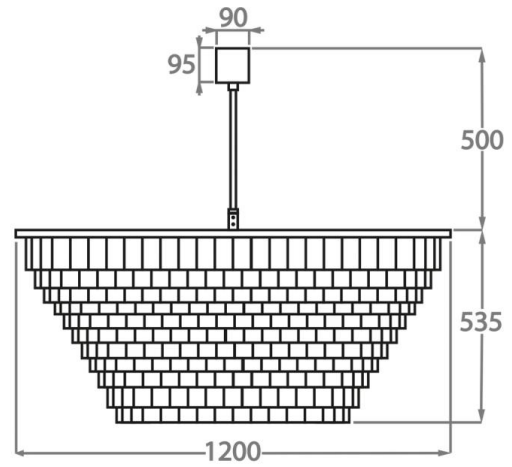

CL125-45,
Height: 18.5 cm (7.28")
Diameter: 45 cm (17.72")
Bulbs: 4 x 40W E14
Net Weight: 7 kg / 15 lb

Size Two

CL125-60,
Height: 25.5 cm (10.04")
Diameter: 60 cm (23.62")
Bulbs: 6 x 40W E27
Net Weight: 14 kg / 31 lb

Size Three

CL125-75,
Height: 32.5 cm (12.8")
Diameter: 75 cm (29.53")
Bulbs: 8 x 40W E27
Net Weight: 19 kg / 42 lb

Size Four

CL125-90,
Height: 39.5 cm (15.55")
Diameter: 90 cm (35.43")
Bulbs: 8 x 40W E27
Net Weight: 21 kg / 46 lb

Size Five

CL125-105,
Height: 49 cm (19.29")
Diameter: 105 cm (41.34")
Bulbs: 10 x 40W E27
Net Weight: 25 kg / 55 lb

Size Six

CL125-120,
Height: 53.5 cm (21.06")
Diameter: 120 cm (47.24")
Bulbs: 12 x 40W E27
Net Weight: 45 kg / 99 lb

The dimensions of the central supporting rod and ceiling rose are not included in the height measurements.
The standard rod and ceiling rose is 50cm (20") high if not otherwise specified by the customer.