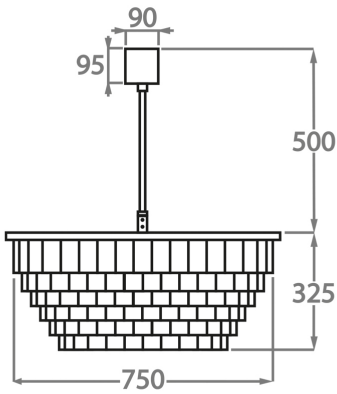

CL125-45,
Height: 18.5 cm (7.28")
Diameter: 45 cm (17.72")
Bulbs: 4 x 40W E14
Net Weight: 7 kg / 15 lb

Size Two

CL125-60,
Height: 25.5 cm (10.04")
Diameter: 60 cm (23.62")
Bulbs: 6 x 40W E27
Net Weight: 14 kg / 31 lb

Size Three

CL125-75,
Height: 32.5 cm (12.8")
Diameter: 75 cm (29.53")
Bulbs: 8 x 40W E27
Net Weight: 19 kg / 42 lb

Size Four

CL125-90,
Height: 39.5 cm (15.55")
Diameter: 90 cm (35.43")
Bulbs: 8 x 40W E27
Net Weight: 21 kg / 46 lb

Size Five

CL125-105,
Height: 49 cm (19.29")
Diameter: 105 cm (41.34")
Bulbs: 10 x 40W E27
Net Weight: 25 kg / 55 lb

Size Six

CL125-120,
Height: 53.5 cm (21.06")
Diameter: 120 cm (47.24")
Bulbs: 12 x 40W E27
Net Weight: 45 kg / 99 lb

The dimensions of the central supporting rod and ceiling rose are not included in the height measurements.
The standard rod and ceiling rose is 50cm (20") high if not otherwise specified by the customer.