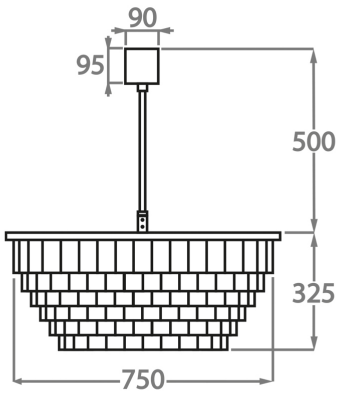

#### Murano Glass Finish

Hammered Glass

Available Sizes

**Size One**

CL125-45,  
Height: 18.5 cm (7.28")  
Diameter: 45 cm (17.72")  
Bulbs: 4 x 40W E14  
Net Weight: 7 kg / 15 lb

**Size Two**

CL125-60,  
Height: 25.5 cm (10.04")  
Diameter: 60 cm (23.62")  
Bulbs: 6 x 40W E27  
Net Weight: 14 kg / 31 lb

**Size Three**

CL125-75,  
Height: 32.5 cm (12.8")  
Diameter: 75 cm (29.53")  
Bulbs: 8 x 40W E27  
Net Weight: 19 kg / 42 lb

**Size Four**

CL125-90,  
Height: 39.5 cm (15.55")  
Diameter: 90 cm (35.43")  
Bulbs: 8 x 40W E27  
Net Weight: 21 kg / 46 lb

### Size Five

CL125-105,  
Height: 49 cm (19.29")  
Diameter: 105 cm (41.34")  
Bulbs: 10 x 40W E27  
Net Weight: 25 kg / 55 lb

### Size Six

CL125-120,  
Height: 53.5 cm (21.06")  
Diameter: 120 cm (47.24")  
Bulbs: 12 x 40W E27  
Net Weight: 45 kg / 99 lb

The dimensions of the central supporting rod and ceiling rose are not included in the height measurements.  
The standard rod and ceiling rose is 50cm (20") high if not otherwise specified by the customer.