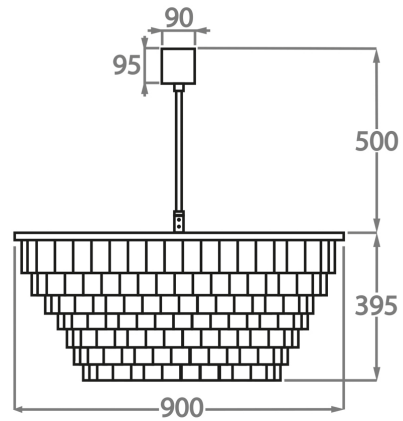

#### Murano Glass Finish

Hammered Glass

Available Sizes

**Size One**

CL125-45,  
Height: 18.5 cm (7.28")  
Diameter: 45 cm (17.72")  
Bulbs: 4 x 40W E14  
Net Weight: 7 kg / 15 lb

**Size Two**

CL125-60,  
Height: 25.5 cm (10.04")  
Diameter: 60 cm (23.62")  
Bulbs: 6 x 40W E27  
Net Weight: 14 kg / 31 lb

**Size Three**

CL125-75,  
Height: 32.5 cm (12.8")  
Diameter: 75 cm (29.53")  
Bulbs: 8 x 40W E27  
Net Weight: 19 kg / 42 lb

**Size Four**

CL125-90,  
Height: 39.5 cm (15.55")  
Diameter: 90 cm (35.43")  
Bulbs: 8 x 40W E27  
Net Weight: 21 kg / 46 lb

### Size Five

CL125-105,  
Height: 49 cm (19.29")  
Diameter: 105 cm (41.34")  
Bulbs: 10 x 40W E27  
Net Weight: 25 kg / 55 lb

### Size Six

CL125-120,  
Height: 53.5 cm (21.06")  
Diameter: 120 cm (47.24")  
Bulbs: 12 x 40W E27  
Net Weight: 45 kg / 99 lb

The dimensions of the central supporting rod and ceiling rose are not included in the height measurements.  
The standard rod and ceiling rose is 50cm (20") high if not otherwise specified by the customer.