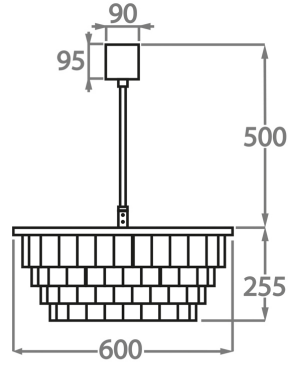

CL125-45,
Height: 18.5 cm (7.28")
Diameter: 45 cm (17.72")
4 x 40W E14
Max Watt and Lamps: 40W x 4
Net Weight: 7 kg / 15 lb

Size Two

CL125-60,
Height: 25.5 cm (10.04")
Diameter: 60 cm (23.62")
6 x 40W E27
Max Watt and Lamps: 40W x 6
Net Weight: 14 kg / 31 lb

Size Three

CL125-75,
Height: 32.5 cm (12.8")
Diameter: 75 cm (29.53")
8 x 40W E27
Max Watt and Lamps: 40W x 8
Net Weight: 19 kg / 42 lb

Size Four

CL125-90,
Height: 39.5 cm (15.55")
Diameter: 90 cm (35.43")
8 x 40W E27
Max Watt and Lamps: 40W x 8
Net Weight: 21 kg / 46 lb

Size Five

CL125-105,
Height: 49 cm (19.29")
Diameter: 105 cm (41.34")
10 x 40W E27
Max Watt and Lamps: 40W x 10
Net Weight: 25 kg / 55 lb

Size Six

CL125-120,
Height: 53.5 cm (21.06")
Diameter: 120 cm (47.24")
12 x 40W E27
Max Watt and Lamps: 40W x 12
Net Weight: 45 kg / 99 lb

The dimensions of the central supporting rod and ceiling rose are not included in the height measurements.
The standard rod and ceiling rose is 50cm (20") high if not otherwise specified by the customer.