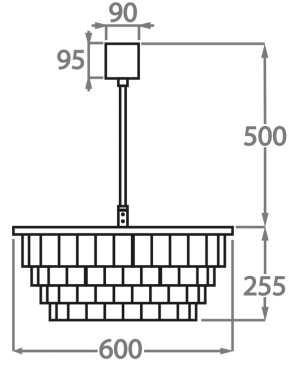

CL125-45,
Height: 18.5 cm (7.28")
Diameter: 45 cm (17.72")
Bulbs: 4 x 40W E14
Net Weight: 7 kg / 15 lb

Size Two

CL125-60,
Height: 25.5 cm (10.04")
Diameter: 60 cm (23.62")
Bulbs: 6 x 40W E27
Net Weight: 14 kg / 31 lb

Size Three

CL125-75,
Height: 32.5 cm (12.8")
Diameter: 75 cm (29.53")
Bulbs: 8 x 40W E27
Net Weight: 19 kg / 42 lb

Size Four

CL125-90,
Height: 39.5 cm (15.55")
Diameter: 90 cm (35.43")
Bulbs: 8 x 40W E27
Net Weight: 21 kg / 46 lb

Size Five

CL125-105,
Height: 49 cm (19.29")
Diameter: 105 cm (41.34")
Bulbs: 10 x 40W E27
Net Weight: 25 kg / 55 lb

Size Six

CL125-120,
Height: 53.5 cm (21.06")
Diameter: 120 cm (47.24")
Bulbs: 12 x 40W E27
Net Weight: 45 kg / 99 lb

The dimensions of the central supporting rod and ceiling rose are not included in the height measurements.
The standard rod and ceiling rose is 50cm (20") high if not otherwise specified by the customer.