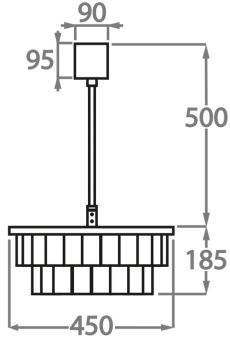

#### Murano Glass Finish

Hammered Glass

Available Sizes

**Size One**

CL125-45,  
Height: 18.5 cm (7.28")  
Diameter: 45 cm (17.72")  
Bulbs: 4 x 40W E14  
Net Weight: 7 kg / 15 lb

**Size Two**

CL125-60,  
Height: 25.5 cm (10.04")  
Diameter: 60 cm (23.62")  
Bulbs: 6 x 40W E27  
Net Weight: 14 kg / 31 lb

**Size Three**

CL125-75,  
Height: 32.5 cm (12.8")  
Diameter: 75 cm (29.53")  
Bulbs: 8 x 40W E27  
Net Weight: 19 kg / 42 lb

**Size Four**

CL125-90,  
Height: 39.5 cm (15.55")  
Diameter: 90 cm (35.43")  
Bulbs: 8 x 40W E27  
Net Weight: 21 kg / 46 lb

### Size Five

CL125-105,  
Height: 49 cm (19.29")  
Diameter: 105 cm (41.34")  
Bulbs: 10 x 40W E27  
Net Weight: 25 kg / 55 lb

### Size Six

CL125-120,  
Height: 53.5 cm (21.06")  
Diameter: 120 cm (47.24")  
Bulbs: 12 x 40W E27  
Net Weight: 45 kg / 99 lb

The dimensions of the central supporting rod and ceiling rose are not included in the height measurements.  
The standard rod and ceiling rose is 50cm (20") high if not otherwise specified by the customer.