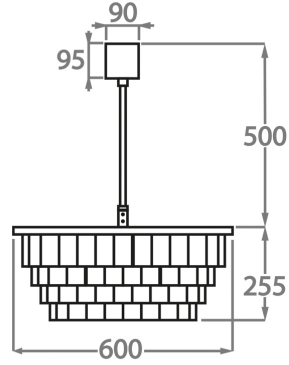

#### Murano Glass Finish

Hammered Glass

Available Sizes

**Size One**

CL125-45,  
Height: 18.5 cm (7.28")  
Diameter: 45 cm (17.72")  
Bulbs: 4 x 40W E14  
Net Weight: 7 kg / 15 lb

**Size Two**

CL125-60,  
Height: 25.5 cm (10.04")  
Diameter: 60 cm (23.62")  
Bulbs: 6 x 40W E27  
Net Weight: 14 kg / 31 lb

**Size Three**

CL125-75,  
Height: 32.5 cm (12.8")  
Diameter: 75 cm (29.53")  
Bulbs: 8 x 40W E27  
Net Weight: 19 kg / 42 lb

**Size Four**

CL125-90,  
Height: 39.5 cm (15.55")  
Diameter: 90 cm (35.43")  
Bulbs: 8 x 40W E27  
Net Weight: 21 kg / 46 lb

### Size Five

CL125-105,  
Height: 49 cm (19.29")  
Diameter: 105 cm (41.34")  
Bulbs: 10 x 40W E27  
Net Weight: 25 kg / 55 lb

### Size Six

CL125-120,  
Height: 53.5 cm (21.06")  
Diameter: 120 cm (47.24")  
Bulbs: 12 x 40W E27  
Net Weight: 45 kg / 99 lb

The dimensions of the central supporting rod and ceiling rose are not included in the height measurements.  
The standard rod and ceiling rose is 50cm (20") high if not otherwise specified by the customer.