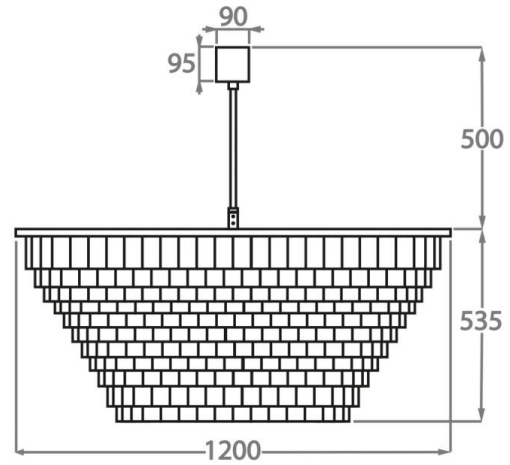

CL125-45,
Height: 18.5 cm (7.28")
Diameter: 45 cm (17.72")
4 x 40W E14
Max Watt and Lamps: 40W x 4
Net Weight: 7 kg / 15 lb

Size Two

CL125-60,
Height: 25.5 cm (10.04")
Diameter: 60 cm (23.62")
6 x 40W E27
Max Watt and Lamps: 40W x 6
Net Weight: 14 kg / 31 lb

Size Three

CL125-75,
Height: 32.5 cm (12.8")
Diameter: 75 cm (29.53")
8 x 40W E27
Max Watt and Lamps: 40W x 8
Net Weight: 19 kg / 42 lb

Size Four

CL125-90,
Height: 39.5 cm (15.55")
Diameter: 90 cm (35.43")
8 x 40W E27
Max Watt and Lamps: 40W x 8
Net Weight: 21 kg / 46 lb

Size Five

CL125-105,
Height: 49 cm (19.29")
Diameter: 105 cm (41.34")
10 x 40W E27
Max Watt and Lamps: 40W x 10
Net Weight: 25 kg / 55 lb

Size Six

CL125-120,
Height: 53.5 cm (21.06")
Diameter: 120 cm (47.24")
12 x 40W E27
Max Watt and Lamps: 40W x 12
Net Weight: 45 kg / 99 lb

The dimensions of the central supporting rod and ceiling rose are not included in the height measurements.
The standard rod and ceiling rose is 50cm (20") high if not otherwise specified by the customer.