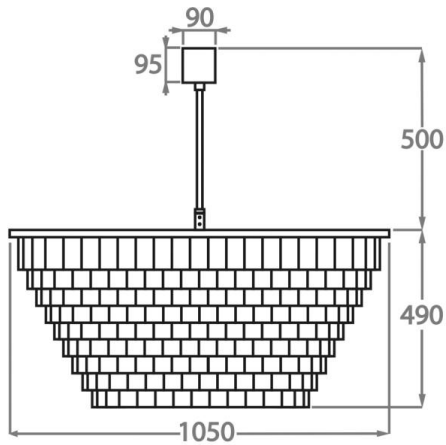

CL125-45,
Height: 18.5 cm (7.28")
Diameter: 45 cm (17.72")
Bulbs: 4 x 40W E14
Net Weight: 7 kg / 15 lb

Size Two

CL125-60,
Height: 25.5 cm (10.04")
Diameter: 60 cm (23.62")
Bulbs: 6 x 40W E27
Net Weight: 14 kg / 31 lb

Size Three

CL125-75,
Height: 32.5 cm (12.8")
Diameter: 75 cm (29.53")
Bulbs: 8 x 40W E27
Net Weight: 19 kg / 42 lb

Size Four

CL125-90,
Height: 39.5 cm (15.55")
Diameter: 90 cm (35.43")
Bulbs: 8 x 40W E27
Net Weight: 21 kg / 46 lb

Size Five

CL125-105,
Height: 49 cm (19.29")
Diameter: 105 cm (41.34")
Bulbs: 10 x 40W E27
Net Weight: 25 kg / 55 lb

Size Six

CL125-120,
Height: 53.5 cm (21.06")
Diameter: 120 cm (47.24")
Bulbs: 12 x 40W E27
Net Weight: 45 kg / 99 lb

The dimensions of the central supporting rod and ceiling rose are not included in the height measurements.
The standard rod and ceiling rose is 50cm (20") high if not otherwise specified by the customer.