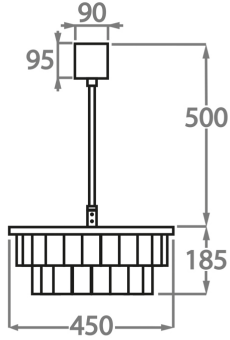

CL125-45,
Height: 18.5 cm (7.28")
Diameter: 45 cm (17.72")
Bulbs: 4 x 40W E14
Net Weight: 7 kg / 15 lb

Size Two

CL125-60,
Height: 25.5 cm (10.04")
Diameter: 60 cm (23.62")
Bulbs: 6 x 40W E27
Net Weight: 14 kg / 31 lb

Size Three

CL125-75,
Height: 32.5 cm (12.8")
Diameter: 75 cm (29.53")
Bulbs: 8 x 40W E27
Net Weight: 19 kg / 42 lb

Size Four

CL125-90,
Height: 39.5 cm (15.55")
Diameter: 90 cm (35.43")
Bulbs: 8 x 40W E27
Net Weight: 21 kg / 46 lb

Size Five

CL125-105,
Height: 49 cm (19.29")
Diameter: 105 cm (41.34")
Bulbs: 10 x 40W E27
Net Weight: 25 kg / 55 lb

Size Six

CL125-120,
Height: 53.5 cm (21.06")
Diameter: 120 cm (47.24")
Bulbs: 12 x 40W E27
Net Weight: 45 kg / 99 lb

The dimensions of the central supporting rod and ceiling rose are not included in the height measurements.
The standard rod and ceiling rose is 50cm (20") high if not otherwise specified by the customer.