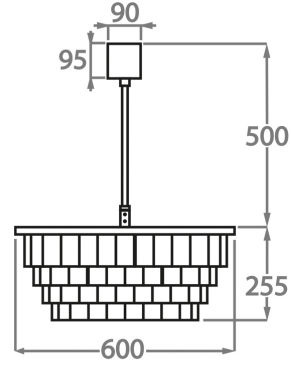

CL125-45,
Height: 18.5 cm (7.28")
Diameter: 45 cm (17.72")
Bulbs: 4 x 40W E14
Net Weight: 7 kg / 15 lb

Size Two

CL125-60,
Height: 25.5 cm (10.04")
Diameter: 60 cm (23.62")
Bulbs: 6 x 40W E27
Net Weight: 14 kg / 31 lb

Size Three

CL125-75,
Height: 32.5 cm (12.8")
Diameter: 75 cm (29.53")
Bulbs: 8 x 40W E27
Net Weight: 19 kg / 42 lb

Size Four

CL125-90,
Height: 39.5 cm (15.55")
Diameter: 90 cm (35.43")
Bulbs: 8 x 40W E27
Net Weight: 21 kg / 46 lb

Size Five

CL125-105,
Height: 49 cm (19.29")
Diameter: 105 cm (41.34")
Bulbs: 10 x 40W E27
Net Weight: 25 kg / 55 lb

Size Six

CL125-120,
Height: 53.5 cm (21.06")
Diameter: 120 cm (47.24")
Bulbs: 12 x 40W E27
Net Weight: 45 kg / 99 lb

The dimensions of the central supporting rod and ceiling rose are not included in the height measurements.
The standard rod and ceiling rose is 50cm (20") high if not otherwise specified by the customer.