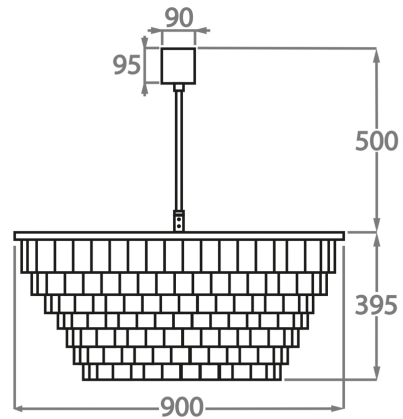

CL125-45,
Height: 18.5 cm (7.28")
Diameter: 45 cm (17.72")
4 x 40W E14
Max Watt and Lamps: 40W x 4
Net Weight: 7 kg / 15 lb

Size Two

CL125-60,
Height: 25.5 cm (10.04")
Diameter: 60 cm (23.62")
6 x 40W E27
Max Watt and Lamps: 40W x 6
Net Weight: 14 kg / 31 lb

Size Three

CL125-75,
Height: 32.5 cm (12.8")
Diameter: 75 cm (29.53")
8 x 40W E27
Max Watt and Lamps: 40W x 8
Net Weight: 19 kg / 42 lb

Size Four

CL125-90,
Height: 39.5 cm (15.55")
Diameter: 90 cm (35.43")
8 x 40W E27
Max Watt and Lamps: 40W x 8
Net Weight: 21 kg / 46 lb

Size Five

CL125-105,
Height: 49 cm (19.29")
Diameter: 105 cm (41.34")
10 x 40W E27
Max Watt and Lamps: 40W x 10
Net Weight: 25 kg / 55 lb

Size Six

CL125-120,
Height: 53.5 cm (21.06")
Diameter: 120 cm (47.24")
12 x 40W E27
Max Watt and Lamps: 40W x 12
Net Weight: 45 kg / 99 lb

The dimensions of the central supporting rod and ceiling rose are not included in the height measurements.
The standard rod and ceiling rose is 50cm (20") high if not otherwise specified by the customer.