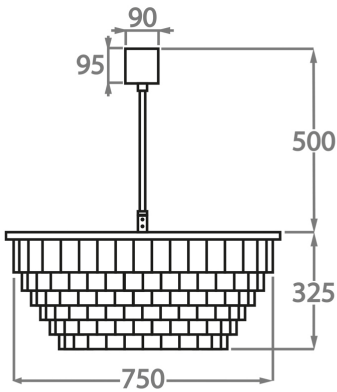

CL125-45,
Height: 18.5 cm (7.28")
Diameter: 45 cm (17.72")
4 x 40W E14
Max Watt and Lamps: 40W x 4
Net Weight: 7 kg / 15 lb

Size Two

CL125-60,
Height: 25.5 cm (10.04")
Diameter: 60 cm (23.62")
6 x 40W E27
Max Watt and Lamps: 40W x 6
Net Weight: 14 kg / 31 lb

Size Three

CL125-75,
Height: 32.5 cm (12.8")
Diameter: 75 cm (29.53")
8 x 40W E27
Max Watt and Lamps: 40W x 8
Net Weight: 19 kg / 42 lb

Size Four

CL125-90,
Height: 39.5 cm (15.55")
Diameter: 90 cm (35.43")
8 x 40W E27
Max Watt and Lamps: 40W x 8
Net Weight: 21 kg / 46 lb

Size Five

CL125-105,
Height: 49 cm (19.29")
Diameter: 105 cm (41.34")
10 x 40W E27
Max Watt and Lamps: 40W x 10
Net Weight: 25 kg / 55 lb

Size Six

CL125-120,
Height: 53.5 cm (21.06")
Diameter: 120 cm (47.24")
12 x 40W E27
Max Watt and Lamps: 40W x 12
Net Weight: 45 kg / 99 lb

The dimensions of the central supporting rod and ceiling rose are not included in the height measurements.
The standard rod and ceiling rose is 50cm (20") high if not otherwise specified by the customer.