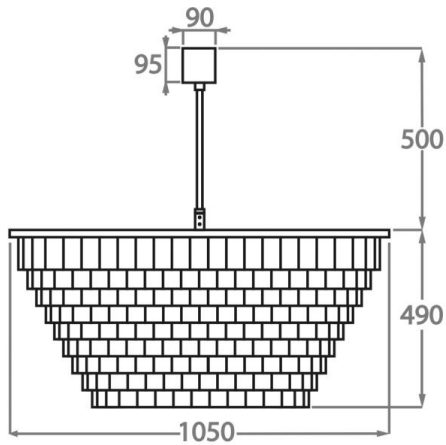

#### Murano Glass Finish

Hammered Glass

Available Sizes

**Size One**

CL125-45,  
Height: 18.5 cm (7.28")  
Diameter: 45 cm (17.72")  
Bulbs: 4 x 40W E14  
Net Weight: 7 kg / 15 lb

**Size Two**

CL125-60,  
Height: 25.5 cm (10.04")  
Diameter: 60 cm (23.62")  
Bulbs: 6 x 40W E27  
Net Weight: 14 kg / 31 lb

**Size Three**

CL125-75,  
Height: 32.5 cm (12.8")  
Diameter: 75 cm (29.53")  
Bulbs: 8 x 40W E27  
Net Weight: 19 kg / 42 lb

**Size Four**

CL125-90,  
Height: 39.5 cm (15.55")  
Diameter: 90 cm (35.43")  
Bulbs: 8 x 40W E27  
Net Weight: 21 kg / 46 lb

### Size Five

CL125-105,  
Height: 49 cm (19.29")  
Diameter: 105 cm (41.34")  
Bulbs: 10 x 40W E27  
Net Weight: 25 kg / 55 lb

### Size Six

CL125-120,  
Height: 53.5 cm (21.06")  
Diameter: 120 cm (47.24")  
Bulbs: 12 x 40W E27  
Net Weight: 45 kg / 99 lb

The dimensions of the central supporting rod and ceiling rose are not included in the height measurements.  
The standard rod and ceiling rose is 50cm (20") high if not otherwise specified by the customer.