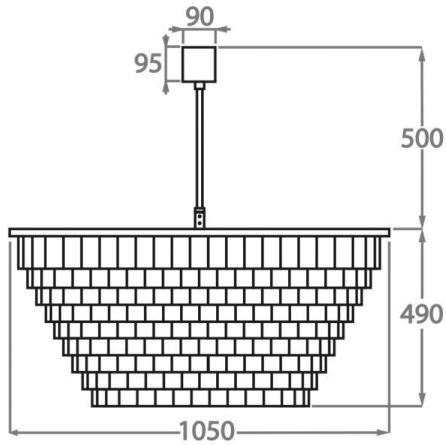

CL125-45,
Height: 18.5 cm (7.28")
Diameter: 45 cm (17.72")
4 x 40W E14
Max Watt and Lamps: 40W x 4
Net Weight: 7 kg / 15 lb

Size Two

CL125-60,
Height: 25.5 cm (10.04")
Diameter: 60 cm (23.62")
6 x 40W E27
Max Watt and Lamps: 40W x 6
Net Weight: 14 kg / 31 lb

Size Three

CL125-75,
Height: 32.5 cm (12.8")
Diameter: 75 cm (29.53")
8 x 40W E27
Max Watt and Lamps: 40W x 8
Net Weight: 19 kg / 42 lb

Size Four

CL125-90,
Height: 39.5 cm (15.55")
Diameter: 90 cm (35.43")
8 x 40W E27
Max Watt and Lamps: 40W x 8
Net Weight: 21 kg / 46 lb

Size Five

CL125-105,
Height: 49 cm (19.29")
Diameter: 105 cm (41.34")
10 x 40W E27
Max Watt and Lamps: 40W x 10
Net Weight: 25 kg / 55 lb

Size Six

CL125-120,
Height: 53.5 cm (21.06")
Diameter: 120 cm (47.24")
12 x 40W E27
Max Watt and Lamps: 40W x 12
Net Weight: 45 kg / 99 lb

The dimensions of the central supporting rod and ceiling rose are not included in the height measurements.
The standard rod and ceiling rose is 50cm (20") high if not otherwise specified by the customer.