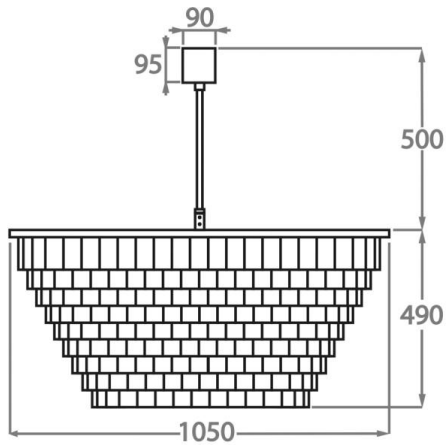

#### Murano Glass Finish

Hammered Glass

Available Sizes

**Size One**

CL125-45,  
Height: 18.5 cm (7.28")  
Diameter: 45 cm (17.72")  
Bulbs: 4 x 40W E14  
Net Weight: 13.5 kg / 30 lb

**Size Two**

CL125-60,  
Height: 25.5 cm (10.04")  
Diameter: 60 cm (23.62")  
Bulbs: 6 x 40W E27  
Net Weight: 26.5 kg / 58 lb

**Size Three**

CL125-75,  
Height: 32.5 cm (12.8")  
Diameter: 75 cm (29.53")  
Bulbs: 8 x 40W E27  
Net Weight: 36 kg / 79 lb

**Size Four**

CL125-90,  
Height: 39.5 cm (15.55")  
Diameter: 90 cm (35.43")  
Bulbs: 8 x 40W E27  
Net Weight: 40 kg / 88 lb

### Size Five

CL125-105,  
Height: 46.5 cm (18.31")  
Diameter: 105 cm (41.34")  
Bulbs: 10 x 40W E27  
Net Weight: 47.5 kg / 105 lb

### Size Six

CL125-120,  
Height: 53.5 cm (21.06")  
Diameter: 120 cm (47.24")  
Bulbs: 12 x 40W E27  
Net Weight: 85 kg / 187 lb

The dimensions of the central supporting rod and ceiling rose are not included in the height measurements.  
The standard rod and ceiling rose is 50cm (20") high if not otherwise specified by the customer.