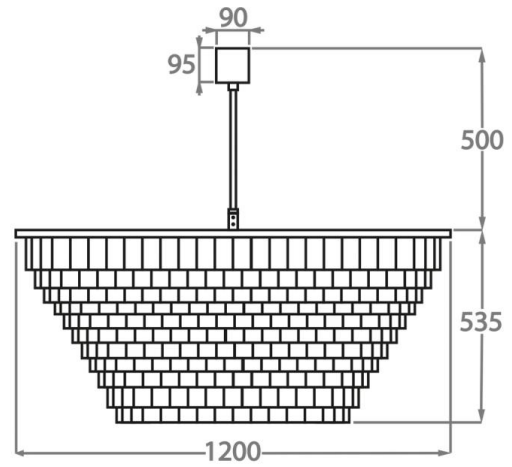

#### Murano Glass Finish

Hammered Glass

Available Sizes

**Size One**

CL125-45,  
Height: 18.5 cm (7.28")  
Diameter: 45 cm (17.72")  
Bulbs: 4 x 40W E14  
Net Weight: 13.5 kg / 30 lb

**Size Two**

CL125-60,  
Height: 25.5 cm (10.04")  
Diameter: 60 cm (23.62")  
Bulbs: 6 x 40W E27  
Net Weight: 26.5 kg / 58 lb

**Size Three**

CL125-75,  
Height: 32.5 cm (12.8")  
Diameter: 75 cm (29.53")  
Bulbs: 8 x 40W E27  
Net Weight: 36 kg / 79 lb

**Size Four**

CL125-90,  
Height: 39.5 cm (15.55")  
Diameter: 90 cm (35.43")  
Bulbs: 8 x 40W E27  
Net Weight: 40 kg / 88 lb

### Size Five

CL125-105,  
Height: 46.5 cm (18.31")  
Diameter: 105 cm (41.34")  
Bulbs: 10 x 40W E27  
Net Weight: 47.5 kg / 105 lb

### Size Six

CL125-120,  
Height: 53.5 cm (21.06")  
Diameter: 120 cm (47.24")  
Bulbs: 12 x 40W E27  
Net Weight: 85 kg / 187 lb

The dimensions of the central supporting rod and ceiling rose are not included in the height measurements.  
The standard rod and ceiling rose is 50cm (20") high if not otherwise specified by the customer.