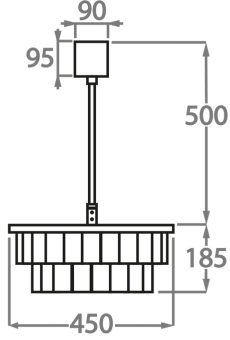

CL125-45,
Height: 18.5 cm (7.28")
Diameter: 45 cm (17.72")
Bulbs: 4 x 40W E14
Net Weight: 13.5 kg / 30 lb

Size Two

CL125-60,
Height: 25.5 cm (10.04")
Diameter: 60 cm (23.62")
Bulbs: 6 x 40W E27
Net Weight: 26.5 kg / 58 lb

Size Three

CL125-75,
Height: 32.5 cm (12.8")
Diameter: 75 cm (29.53")
Bulbs: 8 x 40W E27
Net Weight: 36 kg / 79 lb

Size Four

CL125-90,
Height: 39.5 cm (15.55")
Diameter: 90 cm (35.43")
Bulbs: 8 x 40W E27
Net Weight: 40 kg / 88 lb

Size Five

CL125-105,
Height: 46.5 cm (18.31")
Diameter: 105 cm (41.34")
Bulbs: 10 x 40W E27
Net Weight: 47.5 kg / 105 lb

Size Six

CL125-120,
Height: 53.5 cm (21.06")
Diameter: 120 cm (47.24")
Bulbs: 12 x 40W E27
Net Weight: 85 kg / 187 lb

The dimensions of the central supporting rod and ceiling rose are not included in the height measurements.
The standard rod and ceiling rose is 50cm (20") high if not otherwise specified by the customer.