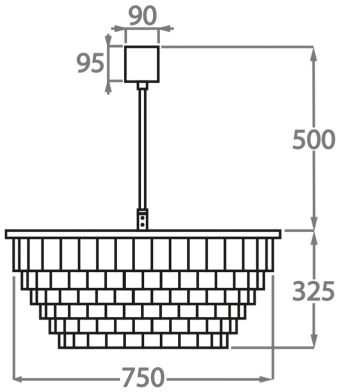

#### Murano Glass Finish

Hammered Glass

Available Sizes

**Size One**

CL125-45,  
Height: 18.5 cm (7.28")  
Diameter: 45 cm (17.72")  
Bulbs: 4 x 40W E14  
Net Weight: 13.5 kg / 30 lb

**Size Two**

CL125-60,  
Height: 25.5 cm (10.04")  
Diameter: 60 cm (23.62")  
Bulbs: 6 x 40W E27  
Net Weight: 26.5 kg / 58 lb

**Size Three**

CL125-75,  
Height: 32.5 cm (12.8")  
Diameter: 75 cm (29.53")  
Bulbs: 8 x 40W E27  
Net Weight: 36 kg / 79 lb

**Size Four**

CL125-90,  
Height: 39.5 cm (15.55")  
Diameter: 90 cm (35.43")  
Bulbs: 8 x 40W E27  
Net Weight: 40 kg / 88 lb

### Size Five

CL125-105,  
Height: 46.5 cm (18.31")  
Diameter: 105 cm (41.34")  
Bulbs: 10 x 40W E27  
Net Weight: 47.5 kg / 105 lb

### Size Six

CL125-120,  
Height: 53.5 cm (21.06")  
Diameter: 120 cm (47.24")  
Bulbs: 12 x 40W E27  
Net Weight: 85 kg / 187 lb

The dimensions of the central supporting rod and ceiling rose are not included in the height measurements.  
The standard rod and ceiling rose is 50cm (20") high if not otherwise specified by the customer.