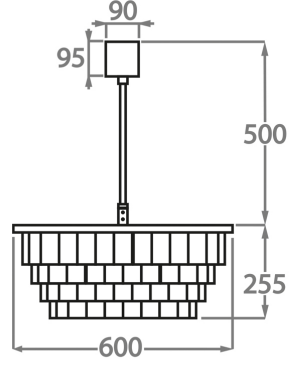

CL125-45,
Height: 18.5 cm (7.28")
Diameter: 45 cm (17.72")
Bulbs: 4 x 40W E14
Net Weight: 13.5 kg / 30 lb

Size Two

CL125-60,
Height: 25.5 cm (10.04")
Diameter: 60 cm (23.62")
Bulbs: 6 x 40W E27
Net Weight: 26.5 kg / 58 lb

Size Three

CL125-75,
Height: 32.5 cm (12.8")
Diameter: 75 cm (29.53")
Bulbs: 8 x 40W E27
Net Weight: 36 kg / 79 lb

Size Four

CL125-90,
Height: 39.5 cm (15.55")
Diameter: 90 cm (35.43")
Bulbs: 8 x 40W E27
Net Weight: 40 kg / 88 lb

Size Five

CL125-105,
Height: 46.5 cm (18.31")
Diameter: 105 cm (41.34")
Bulbs: 10 x 40W E27
Net Weight: 47.5 kg / 105 lb

Size Six

CL125-120,
Height: 53.5 cm (21.06")
Diameter: 120 cm (47.24")
Bulbs: 12 x 40W E27
Net Weight: 85 kg / 187 lb

The dimensions of the central supporting rod and ceiling rose are not included in the height measurements.
The standard rod and ceiling rose is 50cm (20") high if not otherwise specified by the customer.