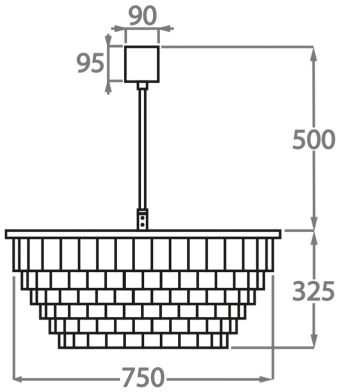

CL125-45,
Height: 18.5 cm (7.28")
Diameter: 45 cm (17.72")
Bulbs: 4 x 40W E14
Net Weight: 13.5 kg / 30 lb

Size Two

CL125-60,
Height: 25.5 cm (10.04")
Diameter: 60 cm (23.62")
Bulbs: 6 x 40W E27
Net Weight: 26.5 kg / 58 lb

Size Three

CL125-75,
Height: 32.5 cm (12.8")
Diameter: 75 cm (29.53")
Bulbs: 8 x 40W E27
Net Weight: 36 kg / 79 lb

Size Four

CL125-90,
Height: 39.5 cm (15.55")
Diameter: 90 cm (35.43")
Bulbs: 8 x 40W E27
Net Weight: 40 kg / 88 lb

Size Five

CL125-105,
Height: 46.5 cm (18.31")
Diameter: 105 cm (41.34")
Bulbs: 10 x 40W E27
Net Weight: 47.5 kg / 105 lb

Size Six

CL125-120,
Height: 53.5 cm (21.06")
Diameter: 120 cm (47.24")
Bulbs: 12 x 40W E27
Net Weight: 85 kg / 187 lb

The dimensions of the central supporting rod and ceiling rose are not included in the height measurements.
The standard rod and ceiling rose is 50cm (20") high if not otherwise specified by the customer.