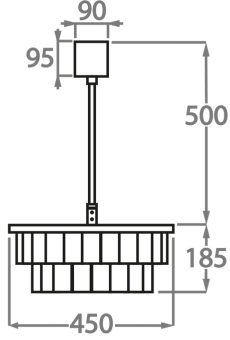

#### Murano Glass Finish

Hammered Glass

Available Sizes

**Size One**

CL125-45,  
Height: 18.5 cm (7.28")  
Diameter: 45 cm (17.72")  
Bulbs: 4 x 40W E14  
Net Weight: 13.5 kg / 30 lb

**Size Two**

CL125-60,  
Height: 25.5 cm (10.04")  
Diameter: 60 cm (23.62")  
Bulbs: 6 x 40W E27  
Net Weight: 26.5 kg / 58 lb

**Size Three**

CL125-75,  
Height: 32.5 cm (12.8")  
Diameter: 75 cm (29.53")  
Bulbs: 8 x 40W E27  
Net Weight: 36 kg / 79 lb

**Size Four**

CL125-90,  
Height: 39.5 cm (15.55")  
Diameter: 90 cm (35.43")  
Bulbs: 8 x 40W E27  
Net Weight: 40 kg / 88 lb

### Size Five

CL125-105,  
Height: 46.5 cm (18.31")  
Diameter: 105 cm (41.34")  
Bulbs: 10 x 40W E27  
Net Weight: 47.5 kg / 105 lb

### Size Six

CL125-120,  
Height: 53.5 cm (21.06")  
Diameter: 120 cm (47.24")  
Bulbs: 12 x 40W E27  
Net Weight: 85 kg / 187 lb

The dimensions of the central supporting rod and ceiling rose are not included in the height measurements.  
The standard rod and ceiling rose is 50cm (20") high if not otherwise specified by the customer.