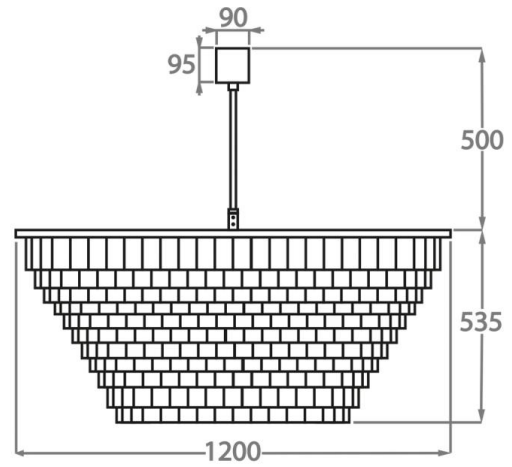

CL125-45,
Height: 18.5 cm (7.28")
Diameter: 45 cm (17.72")
Bulbs: 4 x 40W E14
Net Weight: 13.5 kg / 30 lb

Size Two

CL125-60,
Height: 25.5 cm (10.04")
Diameter: 60 cm (23.62")
Bulbs: 6 x 40W E27
Net Weight: 26.5 kg / 58 lb

Size Three

CL125-75,
Height: 32.5 cm (12.8")
Diameter: 75 cm (29.53")
Bulbs: 8 x 40W E27
Net Weight: 36 kg / 79 lb

Size Four

CL125-90,
Height: 39.5 cm (15.55")
Diameter: 90 cm (35.43")
Bulbs: 8 x 40W E27
Net Weight: 40 kg / 88 lb

Size Five

CL125-105,
Height: 46.5 cm (18.31")
Diameter: 105 cm (41.34")
Bulbs: 10 x 40W E27
Net Weight: 47.5 kg / 105 lb

Size Six

CL125-120,
Height: 53.5 cm (21.06")
Diameter: 120 cm (47.24")
Bulbs: 12 x 40W E27
Net Weight: 85 kg / 187 lb

The dimensions of the central supporting rod and ceiling rose are not included in the height measurements.
The standard rod and ceiling rose is 50cm (20") high if not otherwise specified by the customer.