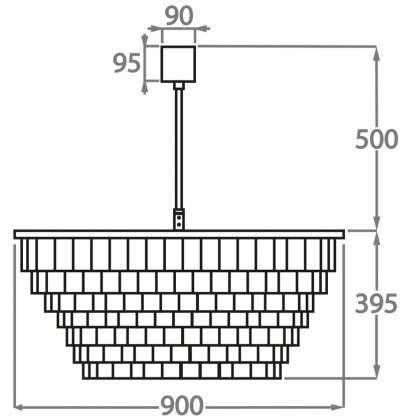

CL125-45,
Height: 18.5 cm (7.28")
Diameter: 45 cm (17.72")
Bulbs: 4 x 40W E14
Net Weight: 13.5 kg / 30 lb

Size Two

CL125-60,
Height: 25.5 cm (10.04")
Diameter: 60 cm (23.62")
Bulbs: 6 x 40W E27
Net Weight: 26.5 kg / 58 lb

Size Three

CL125-75,
Height: 32.5 cm (12.8")
Diameter: 75 cm (29.53")
Bulbs: 8 x 40W E27
Net Weight: 36 kg / 79 lb

Size Four

CL125-90,
Height: 39.5 cm (15.55")
Diameter: 90 cm (35.43")
Bulbs: 8 x 40W E27
Net Weight: 40 kg / 88 lb

Size Five

CL125-105,
Height: 46.5 cm (18.31")
Diameter: 105 cm (41.34")
Bulbs: 10 x 40W E27
Net Weight: 47.5 kg / 105 lb

Size Six

CL125-120,
Height: 53.5 cm (21.06")
Diameter: 120 cm (47.24")
Bulbs: 12 x 40W E27
Net Weight: 85 kg / 187 lb

The dimensions of the central supporting rod and ceiling rose are not included in the height measurements.
The standard rod and ceiling rose is 50cm (20") high if not otherwise specified by the customer.