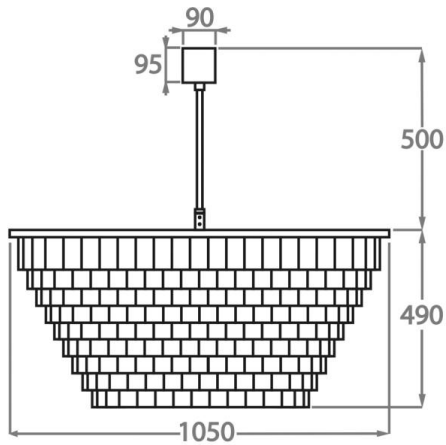

CL125-45,
Height: 18.5 cm (7.28")
Diameter: 45 cm (17.72")
Bulbs: 4 x 40W E14
Net Weight: 13.5 kg / 30 lb

Size Two

CL125-60,
Height: 25.5 cm (10.04")
Diameter: 60 cm (23.62")
Bulbs: 6 x 40W E27
Net Weight: 26.5 kg / 58 lb

Size Three

CL125-75,
Height: 32.5 cm (12.8")
Diameter: 75 cm (29.53")
Bulbs: 8 x 40W E27
Net Weight: 36 kg / 79 lb

Size Four

CL125-90,
Height: 39.5 cm (15.55")
Diameter: 90 cm (35.43")
Bulbs: 8 x 40W E27
Net Weight: 40 kg / 88 lb

Size Five

CL125-105,
Height: 46.5 cm (18.31")
Diameter: 105 cm (41.34")
Bulbs: 10 x 40W E27
Net Weight: 47.5 kg / 105 lb

Size Six

CL125-120,
Height: 53.5 cm (21.06")
Diameter: 120 cm (47.24")
Bulbs: 12 x 40W E27
Net Weight: 85 kg / 187 lb

The dimensions of the central supporting rod and ceiling rose are not included in the height measurements.
The standard rod and ceiling rose is 50cm (20") high if not otherwise specified by the customer.