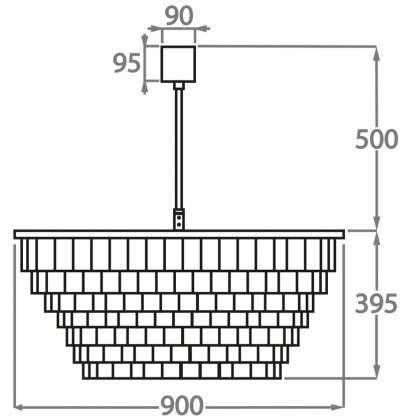

#### Murano Glass Finish

Hammered Glass

Available Sizes

**Size One**

CL125-45,  
Height: 18.5 cm (7.28")  
Diameter: 45 cm (17.72")  
Bulbs: 4 x 40W E14  
Net Weight: 13.5 kg / 30 lb

**Size Two**

CL125-60,  
Height: 25.5 cm (10.04")  
Diameter: 60 cm (23.62")  
Bulbs: 6 x 40W E27  
Net Weight: 26.5 kg / 58 lb

**Size Three**

CL125-75,  
Height: 32.5 cm (12.8")  
Diameter: 75 cm (29.53")  
Bulbs: 8 x 40W E27  
Net Weight: 36 kg / 79 lb

**Size Four**

CL125-90,  
Height: 39.5 cm (15.55")  
Diameter: 90 cm (35.43")  
Bulbs: 8 x 40W E27  
Net Weight: 40 kg / 88 lb

### Size Five

CL125-105,  
Height: 46.5 cm (18.31")  
Diameter: 105 cm (41.34")  
Bulbs: 10 x 40W E27  
Net Weight: 47.5 kg / 105 lb

### Size Six

CL125-120,  
Height: 53.5 cm (21.06")  
Diameter: 120 cm (47.24")  
Bulbs: 12 x 40W E27  
Net Weight: 85 kg / 187 lb

The dimensions of the central supporting rod and ceiling rose are not included in the height measurements.  
The standard rod and ceiling rose is 50cm (20") high if not otherwise specified by the customer.