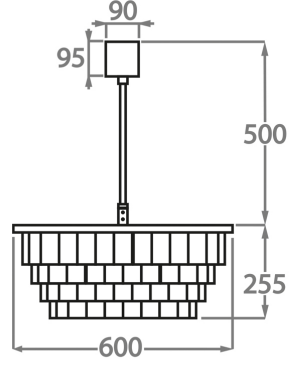

#### Murano Glass Finish

Hammered Glass

Available Sizes

**Size One**

CL125-45,  
Height: 18.5 cm (7.28")  
Diameter: 45 cm (17.72")  
Bulbs: 4 x 40W E14  
Net Weight: 13.5 kg / 30 lb

**Size Two**

CL125-60,  
Height: 25.5 cm (10.04")  
Diameter: 60 cm (23.62")  
Bulbs: 6 x 40W E27  
Net Weight: 26.5 kg / 58 lb

**Size Three**

CL125-75,  
Height: 32.5 cm (12.8")  
Diameter: 75 cm (29.53")  
Bulbs: 8 x 40W E27  
Net Weight: 36 kg / 79 lb

**Size Four**

CL125-90,  
Height: 39.5 cm (15.55")  
Diameter: 90 cm (35.43")  
Bulbs: 8 x 40W E27  
Net Weight: 40 kg / 88 lb

### Size Five

CL125-105,  
Height: 46.5 cm (18.31")  
Diameter: 105 cm (41.34")  
Bulbs: 10 x 40W E27  
Net Weight: 47.5 kg / 105 lb

### Size Six

CL125-120,  
Height: 53.5 cm (21.06")  
Diameter: 120 cm (47.24")  
Bulbs: 12 x 40W E27  
Net Weight: 85 kg / 187 lb

The dimensions of the central supporting rod and ceiling rose are not included in the height measurements.  
The standard rod and ceiling rose is 50cm (20") high if not otherwise specified by the customer.