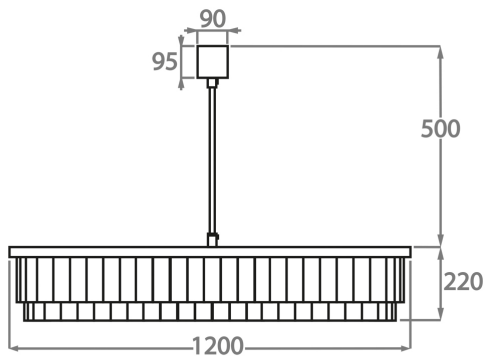

## Available Sizes

### Size One

CL125-2T-90,  
Height: 22 cm (8.66")  
Diameter: 90 cm (35.43")  
8 x 40W E27  
Max Watt and Lamps: 40W x 8  
Net Weight: 20 kg / 44 lb

### Size Two

CL125-2T-100,  
Height: 22 cm (8.66")  
Diameter: 100 cm (39.37")  
8 x 40W E27  
Max Watt and Lamps: 40W x 8  
Net Weight: 22 kg / 49 lb

### Size Three

CL125-2T-120,  
Height: 22 cm (8.66")  
Diameter: 120 cm (47.24")  
10 x 40W E27  
Max Watt and Lamps: 40W x 10  
Net Weight: 30 kg / 66 lb

The dimensions of the central supporting rod and ceiling rose are not included in the height measurements.  
The standard rod and ceiling rose is 50cm (20") high if not otherwise specified by the customer.