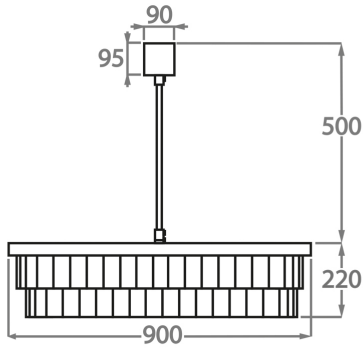

## Available Sizes

### Size One

CL125-2T-90,  
Height: 22 cm (8.66")  
Diameter: 90 cm (35.43")  
8 x 40W E27  
Max Watt and Lamps: 40W x 8  
Net Weight: 20 kg / 44 lb

### Size Two

CL125-2T-100,  
Height: 22 cm (8.66")  
Diameter: 100 cm (39.37")  
8 x 40W E27  
Max Watt and Lamps: 40W x 8  
Net Weight: 22 kg / 49 lb

### Size Three

CL125-2T-120,  
Height: 22 cm (8.66")  
Diameter: 120 cm (47.24")  
10 x 40W E27  
Max Watt and Lamps: 40W x 10  
Net Weight: 30 kg / 66 lb

The dimensions of the central supporting rod and ceiling rose are not included in the height measurements.  
The standard rod and ceiling rose is 50cm (20") high if not otherwise specified by the customer.