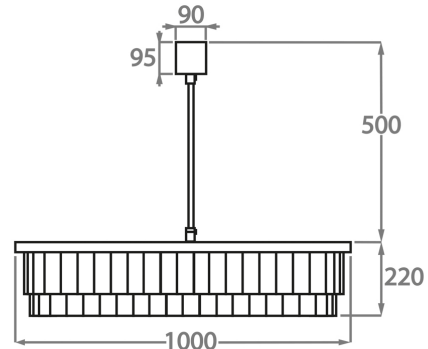

## Available Sizes

### Size One

CL125-2T-90,  
Height: 22 cm (8.66")  
Diameter: 90 cm (35.43")  
8 x 40W E27  
Max Watt and Lamps: 40W x 8  
Net Weight: 20 kg / 44 lb

### Size Two

CL125-2T-100,  
Height: 22 cm (8.66")  
Diameter: 100 cm (39.37")  
8 x 40W E27  
Max Watt and Lamps: 40W x 8  
Net Weight: 22 kg / 49 lb

### Size Three

CL125-2T-120,  
Height: 22 cm (8.66")  
Diameter: 120 cm (47.24")  
10 x 40W E27  
Max Watt and Lamps: 40W x 10  
Net Weight: 30 kg / 66 lb

The dimensions of the central supporting rod and ceiling rose are not included in the height measurements.  
The standard rod and ceiling rose is 50cm (20") high if not otherwise specified by the customer.