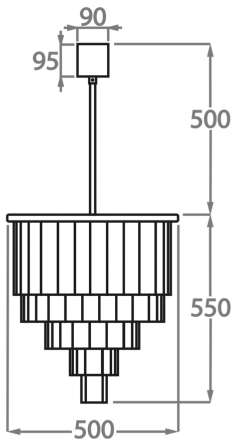

Clear Hand-Carved Lucite

Metal Finishes

Polished Gold

Brushed Dark
Bronze

Chrome

Available Sizes

Size One

CL126-30,
Height: 50 cm (19.69")
Diameter: 30 cm (11.81")
4 x 40w E27
Max Watt and Lamps: 40w x 4
Net Weight: 10 kg / 22 lb

Size Two

CL126-40,
Height: 50 cm (19.69")
Diameter: 40 cm (15.75")
4 x 40w E27
Max Watt and Lamps: 40w x 4
Net Weight: 15 kg / 33 lb

Size Three

CL126-50,
Height: 55 cm (21.65")
Diameter: 50 cm (19.69")
6 x 40w E27
Max Watt and Lamps: 40w x 6
Net Weight: 20 kg / 44 lb

Size Four

CL126-60,
Height: 55 cm (21.65")
Diameter: 60 cm (23.62")
7 x 40w E27
Max Watt and Lamps: 40w x 7
Net Weight: 30 kg / 66 lb

Size Five

CL126-75,
Height: 80 cm (31.5")
Diameter: 75 cm (29.53")
10 x 40w E27
Max Watt and Lamps: 40w x 10
Net Weight: 50 kg / 110 lb

Size Six

CL126-90,
Height: 80 cm (31.5")
Diameter: 90 cm (35.43")
13 x 40w E27
Max Watt and Lamps: 40w x 13
Net Weight: 70 kg / 154 lb

The dimensions of the central chain and ceiling rose are not included in the height measurements
The standard chain and ceiling rose is 50cm (20") high if not otherwise specified by the customer