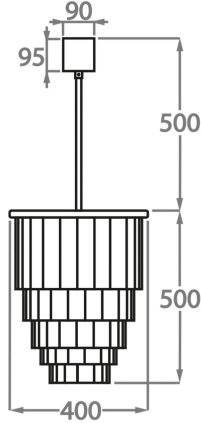

Clear Hand-Carved Lucite

Metal Finishes

Polished Gold

Brushed Dark
Bronze

Chrome

Available Sizes

Size One

CL126-30,
Height: 50 cm (19.69")
Diameter: 30 cm (11.81")
4 x 40w E27
Max Watt and Lamps: 40w x 4
Net Weight: 10 kg / 22 lb

Size Two

CL126-40,
Height: 50 cm (19.69")
Diameter: 40 cm (15.75")
4 x 40w E27
Max Watt and Lamps: 40w x 4
Net Weight: 15 kg / 33 lb

Size Three

CL126-50,
Height: 55 cm (21.65")
Diameter: 50 cm (19.69")
6 x 40w E27
Max Watt and Lamps: 40w x 6
Net Weight: 20 kg / 44 lb

Size Four

CL126-60,
Height: 55 cm (21.65")
Diameter: 60 cm (23.62")
7 x 40w E27
Max Watt and Lamps: 40w x 7
Net Weight: 30 kg / 66 lb

Size Five

CL126-75,
Height: 80 cm (31.5")
Diameter: 75 cm (29.53")
10 x 40w E27
Max Watt and Lamps: 40w x 10
Net Weight: 50 kg / 110 lb

Size Six

CL126-90,
Height: 80 cm (31.5")
Diameter: 90 cm (35.43")
13 x 40w E27
Max Watt and Lamps: 40w x 13
Net Weight: 70 kg / 154 lb

The dimensions of the central chain and ceiling rose are not included in the height measurements
The standard chain and ceiling rose is 50cm (20") high if not otherwise specified by the customer