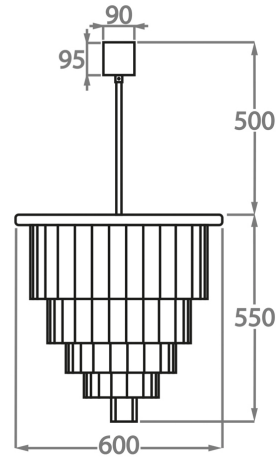

Clear Hand-Carved Lucite

Metal Finish

Polished Gold

Brushed Dark
Bronze

Chrome

Available Sizes

Size One

CL126-30,
Height: 50 cm (19.69")
Diameter: 30 cm (11.81")
Bulbs: 4 x 40w E27
Net Weight: 10 kg / 22 lb

Size Two

CL126-40,
Height: 50 cm (19.69")
Diameter: 40 cm (15.75")
Bulbs: 4 x 40w E27
Net Weight: 15 kg / 33 lb

Size Three

CL126-50,
Height: 55 cm (21.65")
Diameter: 50 cm (19.69")
Bulbs: 6 x 40w E27
Net Weight: 20 kg / 44 lb

Size Four

CL126-60,
Height: 55 cm (21.65")
Diameter: 60 cm (23.62")
Bulbs: 7 x 40w E27
Net Weight: 30 kg / 66 lb

Size Five

CL126-75,
Height: 80 cm (31.5")
Diameter: 75 cm (29.53")
Bulbs: 10 x 40w E27
Net Weight: 50 kg / 110 lb

Size Six

CL126-90,
Height: 80 cm (31.5")
Diameter: 90 cm (35.43")
Bulbs: 13 x 40w E27
Net Weight: 70 kg / 154 lb

The dimensions of the central chain and ceiling rose are not included in the height measurements
The standard chain and ceiling rose is 50cm (20") high if not otherwise specified by the customer