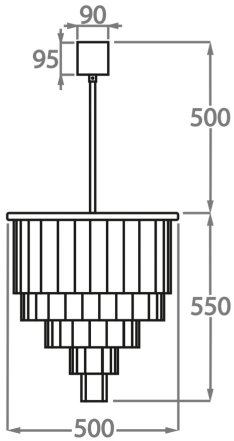

Clear Hand-Carved Lucite

Metal Finish

Polished Gold

Brushed Dark
Bronze

Chrome

Available Sizes

Size One

CL126-30,
Height: 50 cm (19.69")
Diameter: 30 cm (11.81")
Bulbs: 4 x 40w E27
Net Weight: 10 kg / 22 lb

Size Two

CL126-40,
Height: 50 cm (19.69")
Diameter: 40 cm (15.75")
Bulbs: 4 x 40w E27
Net Weight: 15 kg / 33 lb

Size Three

CL126-50,
Height: 55 cm (21.65")
Diameter: 50 cm (19.69")
Bulbs: 6 x 40w E27
Net Weight: 20 kg / 44 lb

Size Four

CL126-60,
Height: 55 cm (21.65")
Diameter: 60 cm (23.62")
Bulbs: 7 x 40w E27
Net Weight: 30 kg / 66 lb

Size Five

CL126-75,
Height: 80 cm (31.5")
Diameter: 75 cm (29.53")
Bulbs: 10 x 40w E27
Net Weight: 50 kg / 110 lb

Size Six

CL126-90,
Height: 80 cm (31.5")
Diameter: 90 cm (35.43")
Bulbs: 13 x 40w E27
Net Weight: 70 kg / 154 lb

The dimensions of the central chain and ceiling rose are not included in the height measurements
The standard chain and ceiling rose is 50cm (20") high if not otherwise specified by the customer