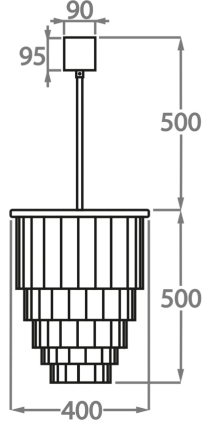

Clear Hand-Carved Lucite

Metal Finish

Polished Gold

Brushed Dark
Bronze

Chrome

Available Sizes

Size One

CL126-30,
Height: 50 cm (19.69")
Diameter: 30 cm (11.81")
Bulbs: 4 x 40w E27
Net Weight: 10 kg / 22 lb

Size Two

CL126-40,
Height: 50 cm (19.69")
Diameter: 40 cm (15.75")
Bulbs: 4 x 40w E27
Net Weight: 15 kg / 33 lb

Size Three

CL126-50,
Height: 55 cm (21.65")
Diameter: 50 cm (19.69")
Bulbs: 6 x 40w E27
Net Weight: 20 kg / 44 lb

Size Four

CL126-60,
Height: 55 cm (21.65")
Diameter: 60 cm (23.62")
Bulbs: 7 x 40w E27
Net Weight: 30 kg / 66 lb

Size Five

CL126-75,
Height: 80 cm (31.5")
Diameter: 75 cm (29.53")
Bulbs: 10 x 40w E27
Net Weight: 50 kg / 110 lb

Size Six

CL126-90,
Height: 80 cm (31.5")
Diameter: 90 cm (35.43")
Bulbs: 13 x 40w E27
Net Weight: 70 kg / 154 lb

The dimensions of the central chain and ceiling rose are not included in the height measurements
The standard chain and ceiling rose is 50cm (20") high if not otherwise specified by the customer