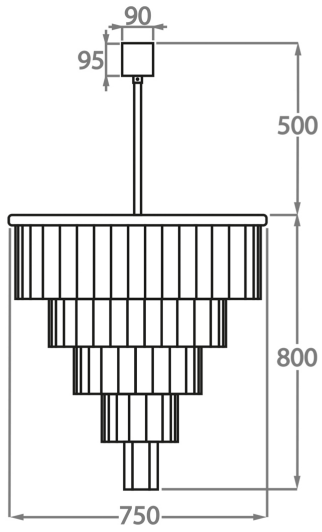

Clear Hand-Carved Lucite

Metal Finishes

Polished Gold

Brushed Dark
Bronze

Chrome

Available Sizes

Size One

CL126-30,
Height: 50 cm (19.69")
Diameter: 30 cm (11.81")
4 x 40w E27
Max Watt and Lamps: 40w x 4
Net Weight: 10 kg / 22 lb

Size Two

CL126-40,
Height: 50 cm (19.69")
Diameter: 40 cm (15.75")
4 x 40w E27
Max Watt and Lamps: 40w x 4
Net Weight: 15 kg / 33 lb

Size Three

CL126-50,
Height: 55 cm (21.65")
Diameter: 50 cm (19.69")
6 x 40w E27
Max Watt and Lamps: 40w x 6
Net Weight: 20 kg / 44 lb

Size Four

CL126-60,
Height: 55 cm (21.65")
Diameter: 60 cm (23.62")
7 x 40w E27
Max Watt and Lamps: 40w x 7
Net Weight: 30 kg / 66 lb

Size Five

CL126-75,
Height: 80 cm (31.5")
Diameter: 75 cm (29.53")
10 x 40w E27
Max Watt and Lamps: 40w x 10
Net Weight: 50 kg / 110 lb

Size Six

CL126-90,
Height: 80 cm (31.5")
Diameter: 90 cm (35.43")
13 x 40w E27
Max Watt and Lamps: 40w x 13
Net Weight: 70 kg / 154 lb

The dimensions of the central chain and ceiling rose are not included in the height measurements
The standard chain and ceiling rose is 50cm (20") high if not otherwise specified by the customer