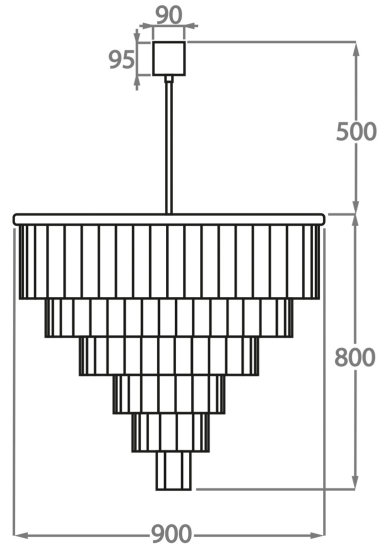

Clear Hand-Carved Lucite

Metal Finish

Polished Gold

Brushed Dark
Bronze

Chrome

Available Sizes

Size One

CL126-30,
Height: 50 cm (19.69")
Diameter: 30 cm (11.81")
Bulbs: 4 x 40w E27
Net Weight: 10 kg / 22 lb

Size Two

CL126-40,
Height: 50 cm (19.69")
Diameter: 40 cm (15.75")
Bulbs: 4 x 40w E27
Net Weight: 15 kg / 33 lb

Size Three

CL126-50,
Height: 55 cm (21.65")
Diameter: 50 cm (19.69")
Bulbs: 6 x 40w E27
Net Weight: 20 kg / 44 lb

Size Four

CL126-60,
Height: 55 cm (21.65")
Diameter: 60 cm (23.62")
Bulbs: 7 x 40w E27
Net Weight: 30 kg / 66 lb

Size Five

CL126-75,
Height: 80 cm (31.5")
Diameter: 75 cm (29.53")
Bulbs: 10 x 40w E27
Net Weight: 50 kg / 110 lb

Size Six

CL126-90,
Height: 80 cm (31.5")
Diameter: 90 cm (35.43")
Bulbs: 13 x 40w E27
Net Weight: 70 kg / 154 lb

The dimensions of the central chain and ceiling rose are not included in the height measurements
The standard chain and ceiling rose is 50cm (20") high if not otherwise specified by the customer