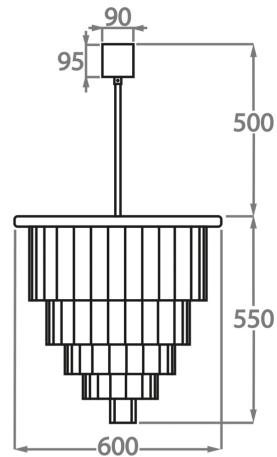

Clear Hand-Carved Lucite

Metal Finishes

Polished Gold

Brushed Dark
Bronze

Chrome

Available Sizes

Size One

CL126-30,
Height: 50 cm (19.69")
Diameter: 30 cm (11.81")
4 x 40w E27
Max Watt and Lamps: 40w x 4
Net Weight: 10 kg / 22 lb

Size Two

CL126-40,
Height: 50 cm (19.69")
Diameter: 40 cm (15.75")
4 x 40w E27
Max Watt and Lamps: 40w x 4
Net Weight: 15 kg / 33 lb

Size Three

CL126-50,
Height: 55 cm (21.65")
Diameter: 50 cm (19.69")
6 x 40w E27
Max Watt and Lamps: 40w x 6
Net Weight: 20 kg / 44 lb

Size Four

CL126-60,
Height: 55 cm (21.65")
Diameter: 60 cm (23.62")
7 x 40w E27
Max Watt and Lamps: 40w x 7
Net Weight: 30 kg / 66 lb

Size Five

CL126-75,
Height: 80 cm (31.5")
Diameter: 75 cm (29.53")
10 x 40w E27
Max Watt and Lamps: 40w x 10
Net Weight: 50 kg / 110 lb

Size Six

CL126-90,
Height: 80 cm (31.5")
Diameter: 90 cm (35.43")
13 x 40w E27
Max Watt and Lamps: 40w x 13
Net Weight: 70 kg / 154 lb

The dimensions of the central chain and ceiling rose are not included in the height measurements
The standard chain and ceiling rose is 50cm (20") high if not otherwise specified by the customer