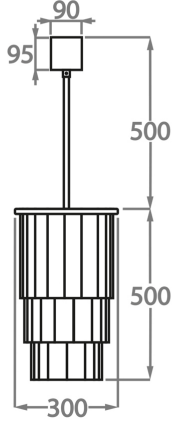

Clear Hand-Carved Lucite

Metal Finish

Polished Gold

Brushed Dark
Bronze

Chrome

Available Sizes

Size One

CL126-30,
Height: 50 cm (19.69")
Diameter: 30 cm (11.81")
Bulbs: 4 x 40w E27
Net Weight: 10 kg / 22 lb

Size Two

CL126-40,
Height: 50 cm (19.69")
Diameter: 40 cm (15.75")
Bulbs: 4 x 40w E27
Net Weight: 15 kg / 33 lb

Size Three

CL126-50,
Height: 55 cm (21.65")
Diameter: 50 cm (19.69")
Bulbs: 6 x 40w E27
Net Weight: 20 kg / 44 lb

Size Four

CL126-60,
Height: 55 cm (21.65")
Diameter: 60 cm (23.62")
Bulbs: 7 x 40w E27
Net Weight: 30 kg / 66 lb

Size Five

CL126-75,
Height: 80 cm (31.5")
Diameter: 75 cm (29.53")
Bulbs: 10 x 40w E27
Net Weight: 50 kg / 110 lb

Size Six

CL126-90,
Height: 80 cm (31.5")
Diameter: 90 cm (35.43")
Bulbs: 13 x 40w E27
Net Weight: 70 kg / 154 lb

The dimensions of the central chain and ceiling rose are not included in the height measurements
The standard chain and ceiling rose is 50cm (20") high if not otherwise specified by the customer