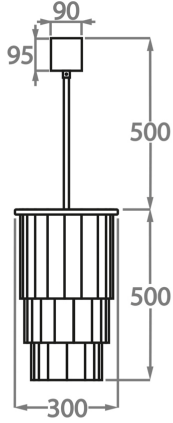

Clear Hand-Carved Lucite

Metal Finishes

Polished Gold

Brushed Dark
Bronze

Chrome

Available Sizes

Size One

CL126-30,
Height: 50 cm (19.69")
Diameter: 30 cm (11.81")
4 x 40w E27
Max Watt and Lamps: 40w x 4
Net Weight: 10 kg / 22 lb

Size Two

CL126-40,
Height: 50 cm (19.69")
Diameter: 40 cm (15.75")
4 x 40w E27
Max Watt and Lamps: 40w x 4
Net Weight: 15 kg / 33 lb

Size Three

CL126-50,
Height: 55 cm (21.65")
Diameter: 50 cm (19.69")
6 x 40w E27
Max Watt and Lamps: 40w x 6
Net Weight: 20 kg / 44 lb

Size Four

CL126-60,
Height: 55 cm (21.65")
Diameter: 60 cm (23.62")
7 x 40w E27
Max Watt and Lamps: 40w x 7
Net Weight: 30 kg / 66 lb

Size Five

CL126-75,
Height: 80 cm (31.5")
Diameter: 75 cm (29.53")
10 x 40w E27
Max Watt and Lamps: 40w x 10
Net Weight: 50 kg / 110 lb

Size Six

CL126-90,
Height: 80 cm (31.5")
Diameter: 90 cm (35.43")
13 x 40w E27
Max Watt and Lamps: 40w x 13
Net Weight: 70 kg / 154 lb

The dimensions of the central chain and ceiling rose are not included in the height measurements
The standard chain and ceiling rose is 50cm (20") high if not otherwise specified by the customer