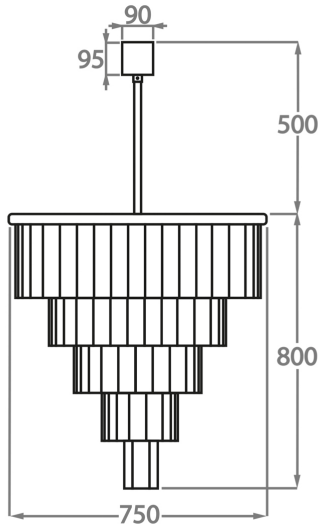

Clear Hand-Carved Lucite

Metal Finish

Polished Gold

Brushed Dark
Bronze

Chrome

Available Sizes

Size One

CL126-30,
Height: 50 cm (19.69")
Diameter: 30 cm (11.81")
Bulbs: 4 x 40w E27
Net Weight: 10 kg / 22 lb

Size Two

CL126-40,
Height: 50 cm (19.69")
Diameter: 40 cm (15.75")
Bulbs: 4 x 40w E27
Net Weight: 15 kg / 33 lb

Size Three

CL126-50,
Height: 55 cm (21.65")
Diameter: 50 cm (19.69")
Bulbs: 6 x 40w E27
Net Weight: 20 kg / 44 lb

Size Four

CL126-60,
Height: 55 cm (21.65")
Diameter: 60 cm (23.62")
Bulbs: 7 x 40w E27
Net Weight: 30 kg / 66 lb

Size Five

CL126-75,
Height: 80 cm (31.5")
Diameter: 75 cm (29.53")
Bulbs: 10 x 40w E27
Net Weight: 50 kg / 110 lb

Size Six

CL126-90,
Height: 80 cm (31.5")
Diameter: 90 cm (35.43")
Bulbs: 13 x 40w E27
Net Weight: 70 kg / 154 lb

The dimensions of the central chain and ceiling rose are not included in the height measurements
The standard chain and ceiling rose is 50cm (20") high if not otherwise specified by the customer