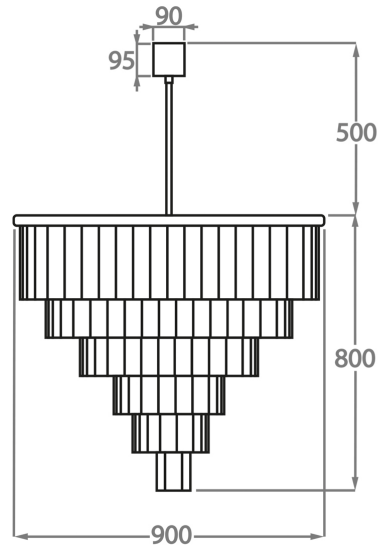

Clear Hand-Carved Lucite

Metal Finishes

Polished Gold

Brushed Dark
Bronze

Chrome

Available Sizes

Size One

CL126-30,
Height: 50 cm (19.69")
Diameter: 30 cm (11.81")
4 x 40w E27
Max Watt and Lamps: 40w x 4
Net Weight: 10 kg / 22 lb

Size Two

CL126-40,
Height: 50 cm (19.69")
Diameter: 40 cm (15.75")
4 x 40w E27
Max Watt and Lamps: 40w x 4
Net Weight: 15 kg / 33 lb

Size Three

CL126-50,
Height: 55 cm (21.65")
Diameter: 50 cm (19.69")
6 x 40w E27
Max Watt and Lamps: 40w x 6
Net Weight: 20 kg / 44 lb

Size Four

CL126-60,
Height: 55 cm (21.65")
Diameter: 60 cm (23.62")
7 x 40w E27
Max Watt and Lamps: 40w x 7
Net Weight: 30 kg / 66 lb

Size Five

CL126-75,
Height: 80 cm (31.5")
Diameter: 75 cm (29.53")
10 x 40w E27
Max Watt and Lamps: 40w x 10
Net Weight: 50 kg / 110 lb

Size Six

CL126-90,
Height: 80 cm (31.5")
Diameter: 90 cm (35.43")
13 x 40w E27
Max Watt and Lamps: 40w x 13
Net Weight: 70 kg / 154 lb

The dimensions of the central chain and ceiling rose are not included in the height measurements
The standard chain and ceiling rose is 50cm (20") high if not otherwise specified by the customer