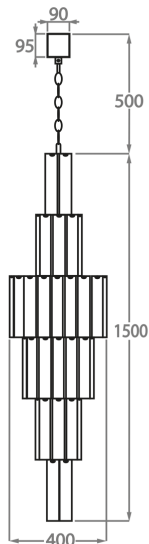

BELLA FIGURA

Eaton Square Chandelier

CL129

Collection Name

MAYFAIR COLLECTION

A very elegant chandelier of symmetrical proportions - decorated with hand-carved Lucite tiles. Ideal for use in atriums and stairwells.

Test Certification

IEC (International Electrotechnical Commission) test certificates available - will incur a surcharge

CL129-40 in Hand-carved Lucite and Chrome

Available Finishes

Lucite Finish

Clear Hand-Carved Lucite

Metal Finish

Polished Gold

Chrome

Brushed Dark Bronze

Available Sizes

One Size Only

CL129-40,

Height: 150 cm (59.06")

Diameter: 40 cm (15.75")

Bulbs: 19 x 40w E27

Net Weight: 18 kg / 40 lb

The dimensions of the central chain and ceiling rose are not included in the height measurements.
The standard chain and ceiling rose is 50cm (20") high if not otherwise specified by the customer.