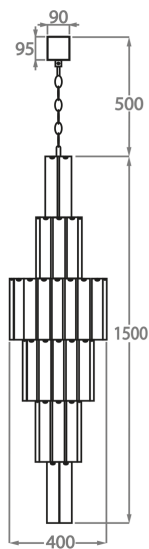

BELLA FIGURA

Eaton Square Chandelier

CL129

Collection Name

MAYFAIR COLLECTION

A very elegant chandelier of symmetrical proportions - decorated with hand-carved Lucite tiles. Ideal for use in atriums and stairwells.

Test Certification

IEC (International Electrotechnical Commission) test certificates available - will incur a surcharge

CL129-40 in Hand-carved Lucite and Chrome

Available Finishes

Lucite Finish

Clear Hand-Carved Lucite

Metal Finish

Polished Gold

Chrome

Brushed Dark Bronze

Available Sizes

One Size Only

CL129-40,

Height: 150 cm (59.06")

Diameter: 40 cm (15.75")

19 x 40w E27

Max Watt and Lamps: 40w x 19

Net Weight: 18 kg / 40 lb

The dimensions of the central chain and ceiling rose are not included in the height measurements.

The standard chain and ceiling rose is 50cm (20") high if not otherwise specified by the customer.