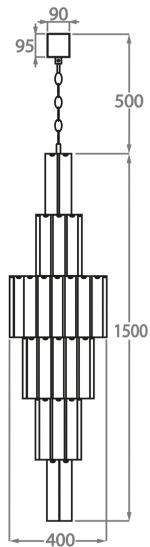

BELLA FIGURA

Eaton Square Chandelier

CL129

Collection Name

MAYFAIR COLLECTION

A very elegant chandelier of symmetrical proportions - decorated with hand-carved Lucite tiles. Ideal for use in atriums and stairwells.

Test Certification

IEC (International Electrotechnical Commission) test certificates available - will incur a surcharge

CL129-40 in Hand-carved Lucite and Chrome

Available Finishes

Lucite Finish

Clear Hand-Carved Lucite

Metal Finish

Polished Gold

Chrome

Brushed Dark Bronze

Available Sizes

One Size Only

CL129-40,

Height: 150 cm (59.06")

Diameter: 40 cm (15.75")

Bulbs: 19 x 40w E27

Net Weight: 18 kg / 40 lb

The dimensions of the central chain and ceiling rose are not included in the height measurements.
The standard chain and ceiling rose is 50cm (20") high if not otherwise specified by the customer.