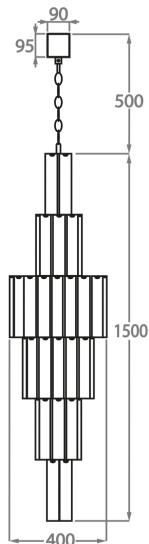

BELLA FIGURA

Eaton Square Chandelier

CL129

Collection Name

MAYFAIR COLLECTION

A very elegant chandelier of symmetrical proportions - decorated with hand-carved Lucite tiles. Ideal for use in atriums and stairwells.

Test Certification

IEC (International Electrotechnical Commission) test certificates available - will incur a surcharge

CL129-40 in Hand-carved Lucite and Chrome

Available Finishes

Lucite Finish

Clear Hand-Carved Lucite

Metal Finish

Polished Gold

Brushed
Bronze

Polished
Nickel

Available Sizes

One Size Only

CL129-40,

Height: 150 cm (59.06")

Diameter: 40 cm (15.75")

Bulbs: 19 x 40w E27

Net Weight: 18 kg / 40 lb

The dimensions of the central chain and ceiling rose are not included in the height measurements.
The standard chain and ceiling rose is 50cm (20") high if not otherwise specified by the customer.