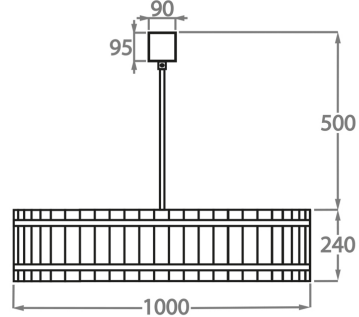

**Size One**

CL170-80,  
Height: 24 cm (9.45")  
Diameter: 80 cm (31.5")  
Bulbs: 6 x 40w E27  
Net Weight: 23 kg / 51 lb

**Size Two**

CL170-100,  
Height: 24 cm (9.45")  
Diameter: 100 cm (39.37")  
Bulbs: 8 x 40W E27  
Net Weight: 28 kg / 62 lb

**Size Three**

CL170-120,  
Height: 24 cm (9.45")  
Diameter: 120 cm (47.24")  
Bulbs: 12 x 40w E27  
Net Weight: 36 kg / 80 lb

**Size Four**

CL170-150,  
Height: 24 cm (9.45")  
Diameter: 150 cm (59.06")  
Bulbs: 12 x 40w E27  
Net Weight: 50 kg / 110 lb

The dimensions of the central supporting rod and ceiling rose are not included in the height measurements.  
The standard rod and ceiling rose is 50cm (20") high if not otherwise specified by the customer.