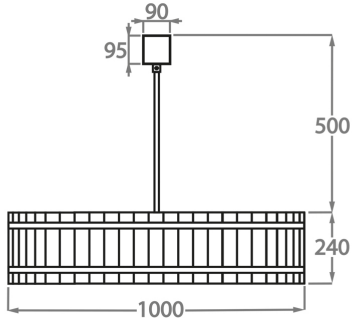

CL170-100,
Height: 24 cm (9.45")
Diameter: 100 cm (39.37")
8 x 40W E27
Max Watt and Lamps: 40W x 8
Net Weight: 28 kg / 62 lb

Size One

CL170-80,
Height: 24 cm (9.45")
Diameter: 80 cm (31.5")
6 x 40w E27
Max Watt and Lamps: 40w x 6
Net Weight: 23 kg / 51 lb

Size Three

CL170-120,
Height: 24 cm (9.45")
Diameter: 120 cm (47.24")
12 x 40w E27
Max Watt and Lamps: 40w x 12
Net Weight: 36 kg / 80 lb

Size Four

CL170-150,
Height: 24 cm (9.45")
Diameter: 150 cm (59.06")
12 x 40w E27
Max Watt and Lamps: 40w x 12
Net Weight: 50 kg / 110 lb

The dimensions of the central supporting rod and ceiling rose are not included in the height measurements.
The standard rod and ceiling rose is 50cm (20") high if not otherwise specified by the customer.