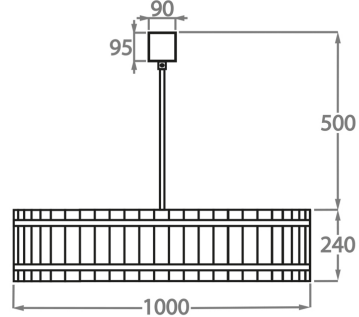

CL170-80,
Height: 24 cm (9.45")
Diameter: 80 cm (31.5")
Bulbs: 6 x 40w E27
Net Weight: 23 kg / 51 lb

Size Two

CL170-100,
Height: 24 cm (9.45")
Diameter: 100 cm (39.37")
Bulbs: 8 x 40W E27
Net Weight: 28 kg / 62 lb

Size Three

CL170-120,
Height: 24 cm (9.45")
Diameter: 120 cm (47.24")
Bulbs: 12 x 40w E27
Net Weight: 36 kg / 80 lb

Size Four

CL170-150,
Height: 24 cm (9.45")
Diameter: 150 cm (59.06")
Bulbs: 12 x 40w E27
Net Weight: 50 kg / 110 lb

The dimensions of the central supporting rod and ceiling rose are not included in the height measurements.
The standard rod and ceiling rose is 50cm (20") high if not otherwise specified by the customer.