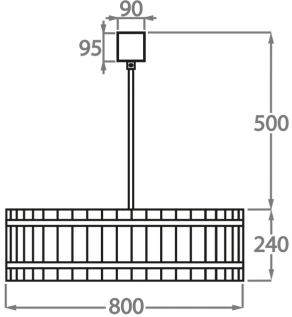

CL170-80,
Height: 24 cm (9.45")
Diameter: 80 cm (31.5")
Bulbs: 6 x 40w E27
Net Weight: 23 kg / 51 lb

Size Two

CL170-100,
Height: 24 cm (9.45")
Diameter: 100 cm (39.37")
Bulbs: 8 x 40W E27
Net Weight: 28 kg / 62 lb

Size Three

CL170-120,
Height: 24 cm (9.45")
Diameter: 120 cm (47.24")
Bulbs: 12 x 40w E27
Net Weight: 36 kg / 80 lb

Size Four

CL170-150,
Height: 24 cm (9.45")
Diameter: 150 cm (59.06")
Bulbs: 12 x 40w E27
Net Weight: 50 kg / 110 lb

The dimensions of the central supporting rod and ceiling rose are not included in the height measurements.
The standard rod and ceiling rose is 50cm (20") high if not otherwise specified by the customer.