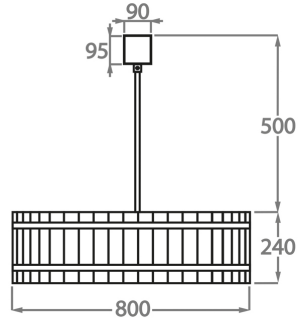

CL170-100,
Height: 24 cm (9.45")
Diameter: 100 cm (39.37")
8 x 40W E27
Max Watt and Lamps: 40W x 8
Net Weight: 28 kg / 62 lb

Size One

CL170-80,
Height: 24 cm (9.45")
Diameter: 80 cm (31.5")
6 x 40w E27
Max Watt and Lamps: 40w x 6
Net Weight: 23 kg / 51 lb

Size Three

CL170-120,
Height: 24 cm (9.45")
Diameter: 120 cm (47.24")
12 x 40w E27
Max Watt and Lamps: 40w x 12
Net Weight: 36 kg / 80 lb

Size Four

CL170-150,
Height: 24 cm (9.45")
Diameter: 150 cm (59.06")
12 x 40w E27
Max Watt and Lamps: 40w x 12
Net Weight: 50 kg / 110 lb

The dimensions of the central supporting rod and ceiling rose are not included in the height measurements.
The standard rod and ceiling rose is 50cm (20") high if not otherwise specified by the customer.