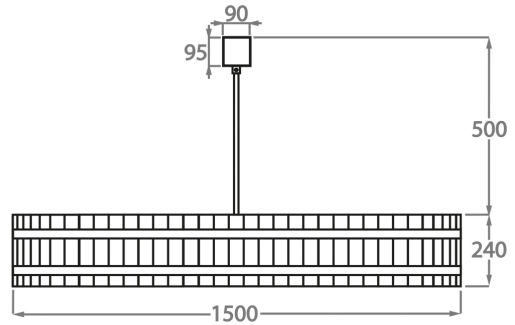

CL170-80,
Height: 24 cm (9.45")
Diameter: 80 cm (31.5")
Bulbs: 6 x 40w E27
Net Weight: 23 kg / 51 lb

Size Two

CL170-100,
Height: 24 cm (9.45")
Diameter: 100 cm (39.37")
Bulbs: 8 x 40W E27
Net Weight: 28 kg / 62 lb

Size Three

CL170-120,
Height: 24 cm (9.45")
Diameter: 120 cm (47.24")
Bulbs: 12 x 40w E27
Net Weight: 36 kg / 80 lb

Size Four

CL170-150,
Height: 24 cm (9.45")
Diameter: 150 cm (59.06")
Bulbs: 12 x 40w E27
Net Weight: 50 kg / 110 lb

The dimensions of the central supporting rod and ceiling rose are not included in the height measurements.
The standard rod and ceiling rose is 50cm (20") high if not otherwise specified by the customer.