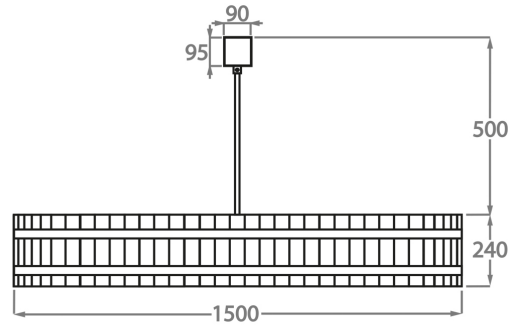

CL170-80,
Height: 24 cm (9.45")
Diameter: 80 cm (31.5")
Bulbs: 6 x 40w E27
Net Weight: 23 kg / 51 lb

Size Two

CL170-100,
Height: 24 cm (9.45")
Diameter: 100 cm (39.37")
Bulbs: 8 x 40W E27
Net Weight: 28 kg / 62 lb

Size Three

CL170-120,
Height: 24 cm (9.45")
Diameter: 120 cm (47.24")
Bulbs: 12 x 40w E27
Net Weight: 36 kg / 80 lb

Size Four

CL170-150,
Height: 24 cm (9.45")
Diameter: 150 cm (59.06")
Bulbs: 12 x 40w E27
Net Weight: 50 kg / 110 lb

The dimensions of the central supporting rod and ceiling rose are not included in the height measurements.
The standard rod and ceiling rose is 50cm (20") high if not otherwise specified by the customer.