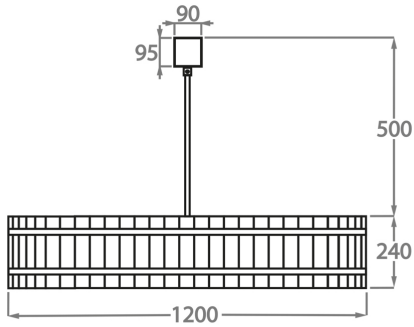

**Size One**

CL170-80,  
Height: 24 cm (9.45")  
Diameter: 80 cm (31.5")  
Bulbs: 6 x 40w E27  
Net Weight: 23 kg / 51 lb

**Size Two**

CL170-100,  
Height: 24 cm (9.45")  
Diameter: 100 cm (39.37")  
Bulbs: 8 x 40W E27  
Net Weight: 28 kg / 62 lb

**Size Three**

CL170-120,  
Height: 24 cm (9.45")  
Diameter: 120 cm (47.24")  
Bulbs: 12 x 40w E27  
Net Weight: 36 kg / 80 lb

**Size Four**

CL170-150,  
Height: 24 cm (9.45")  
Diameter: 150 cm (59.06")  
Bulbs: 12 x 40w E27  
Net Weight: 50 kg / 110 lb

The dimensions of the central supporting rod and ceiling rose are not included in the height measurements.  
The standard rod and ceiling rose is 50cm (20") high if not otherwise specified by the customer.