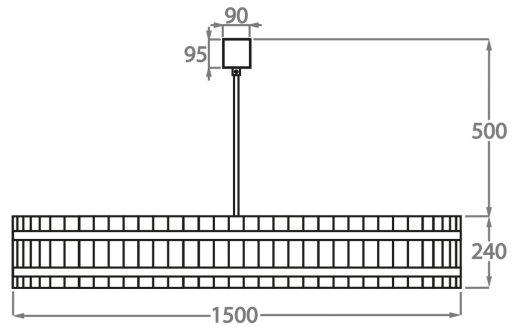

CL170-100,
Height: 24 cm (9.45")
Diameter: 100 cm (39.37")
8 x 40W E27
Max Watt and Lamps: 40W x 8
Net Weight: 28 kg / 62 lb

Size One

CL170-80,
Height: 24 cm (9.45")
Diameter: 80 cm (31.5")
6 x 40w E27
Max Watt and Lamps: 40w x 6
Net Weight: 23 kg / 51 lb

Size Three

CL170-120,
Height: 24 cm (9.45")
Diameter: 120 cm (47.24")
12 x 40w E27
Max Watt and Lamps: 40w x 12
Net Weight: 36 kg / 80 lb

Size Four

CL170-150,
Height: 24 cm (9.45")
Diameter: 150 cm (59.06")
12 x 40w E27
Max Watt and Lamps: 40w x 12
Net Weight: 50 kg / 110 lb

The dimensions of the central supporting rod and ceiling rose are not included in the height measurements.
The standard rod and ceiling rose is 50cm (20") high if not otherwise specified by the customer.