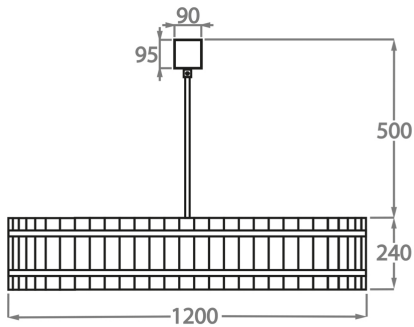

CL170-100,
Height: 24 cm (9.45")
Diameter: 100 cm (39.37")
8 x 40W E27
Max Watt and Lamps: 40W x 8
Net Weight: 28 kg / 62 lb

Size One

CL170-80,
Height: 24 cm (9.45")
Diameter: 80 cm (31.5")
6 x 40w E27
Max Watt and Lamps: 40w x 6
Net Weight: 23 kg / 51 lb

Size Three

CL170-120,
Height: 24 cm (9.45")
Diameter: 120 cm (47.24")
12 x 40w E27
Max Watt and Lamps: 40w x 12
Net Weight: 36 kg / 80 lb

Size Four

CL170-150,
Height: 24 cm (9.45")
Diameter: 150 cm (59.06")
12 x 40w E27
Max Watt and Lamps: 40w x 12
Net Weight: 50 kg / 110 lb

The dimensions of the central supporting rod and ceiling rose are not included in the height measurements.
The standard rod and ceiling rose is 50cm (20") high if not otherwise specified by the customer.