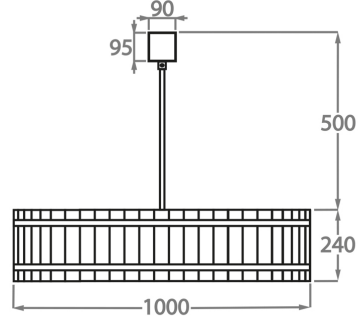

CL170-80,
Height: 24 cm (9.45")
Diameter: 80 cm (31.5")
Bulbs: 6 x 40w E27
Net Weight: 23 kg / 51 lb

Size Two

CL170-100,
Height: 24 cm (9.45")
Diameter: 100 cm (39.37")
Bulbs: 8 x 40W E27
Net Weight: 28 kg / 62 lb

Size Three

CL170-120,
Height: 24 cm (9.45")
Diameter: 120 cm (47.24")
Bulbs: 12 x 40w E27
Net Weight: 36 kg / 80 lb

Size Four

CL170-150,
Height: 24 cm (9.45")
Diameter: 150 cm (59.06")
Bulbs: 12 x 40w E27
Net Weight: 50 kg / 110 lb

The dimensions of the central supporting rod and ceiling rose are not included in the height measurements.
The standard rod and ceiling rose is 50cm (20") high if not otherwise specified by the customer.