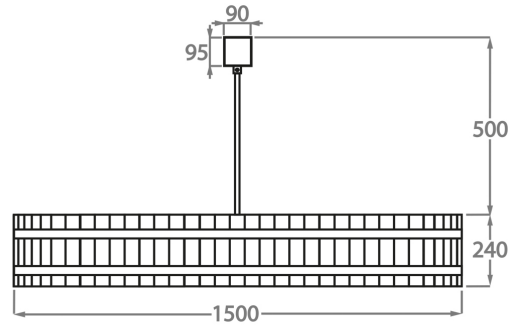

**Size One**

CL170-80,  
Height: 24 cm (9.45")  
Diameter: 80 cm (31.5")  
Bulbs: 6 x 40w E27  
Net Weight: 23 kg / 51 lb

**Size Two**

CL170-100,  
Height: 24 cm (9.45")  
Diameter: 100 cm (39.37")  
Bulbs: 8 x 40W E27  
Net Weight: 28 kg / 62 lb

**Size Three**

CL170-120,  
Height: 24 cm (9.45")  
Diameter: 120 cm (47.24")  
Bulbs: 12 x 40w E27  
Net Weight: 36 kg / 80 lb

**Size Four**

CL170-150,  
Height: 24 cm (9.45")  
Diameter: 150 cm (59.06")  
Bulbs: 12 x 40w E27  
Net Weight: 50 kg / 110 lb

The dimensions of the central supporting rod and ceiling rose are not included in the height measurements.  
The standard rod and ceiling rose is 50cm (20") high if not otherwise specified by the customer.