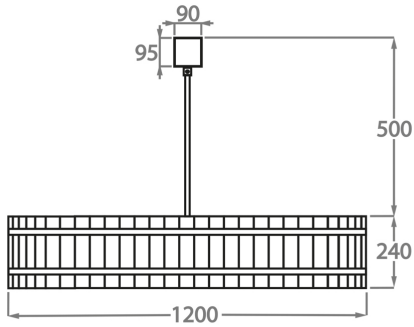

CL170-80,
Height: 24 cm (9.45")
Diameter: 80 cm (31.5")
Bulbs: 6 x 40w E27
Net Weight: 23 kg / 51 lb

Size Two

CL170-100,
Height: 24 cm (9.45")
Diameter: 100 cm (39.37")
Bulbs: 8 x 40W E27
Net Weight: 28 kg / 62 lb

Size Three

CL170-120,
Height: 24 cm (9.45")
Diameter: 120 cm (47.24")
Bulbs: 12 x 40w E27
Net Weight: 36 kg / 80 lb

Size Four

CL170-150,
Height: 24 cm (9.45")
Diameter: 150 cm (59.06")
Bulbs: 12 x 40w E27
Net Weight: 50 kg / 110 lb

The dimensions of the central supporting rod and ceiling rose are not included in the height measurements.
The standard rod and ceiling rose is 50cm (20") high if not otherwise specified by the customer.