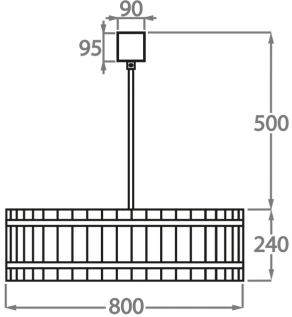

**Size One**

CL170-80,  
Height: 24 cm (9.45")  
Diameter: 80 cm (31.5")  
Bulbs: 6 x 40w E27  
Net Weight: 23 kg / 51 lb

**Size Two**

CL170-100,  
Height: 24 cm (9.45")  
Diameter: 100 cm (39.37")  
Bulbs: 8 x 40W E27  
Net Weight: 28 kg / 62 lb

**Size Three**

CL170-120,  
Height: 24 cm (9.45")  
Diameter: 120 cm (47.24")  
Bulbs: 12 x 40w E27  
Net Weight: 36 kg / 80 lb

**Size Four**

CL170-150,  
Height: 24 cm (9.45")  
Diameter: 150 cm (59.06")  
Bulbs: 12 x 40w E27  
Net Weight: 50 kg / 110 lb

The dimensions of the central supporting rod and ceiling rose are not included in the height measurements.  
The standard rod and ceiling rose is 50cm (20") high if not otherwise specified by the customer.