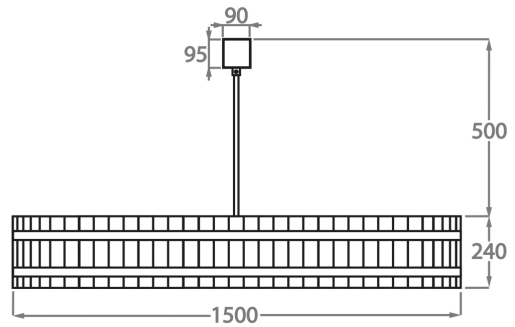

Chrome

Polished Gold

Antique
Brushed Brass

Brushed Gold

Bronze

Available Sizes

Size Two

CL170-100,
Height: 24 cm (9.45")
Diameter: 100 cm (39.37")
8 x 40W E27
Max Watt and Lamps: 40W x 8
Net Weight: 21 kg / 47 lb

Size One

CL170-80,
Height: 24 cm (9.45")
Diameter: 80 cm (31.5")
6 x 40W E27
Max Watt and Lamps: 40w x 6
Net Weight: 23 kg / 51 lb

Size Three

CL170-120,
Height: 24 cm (9.45")
Width: 120 cm (47.24")
12 x 40w E27
Max Watt and Lamps: 40w x 12
Net Weight: 36 kg / 80 lb

Size Four

CL170-150,
Height: 24 cm (9.45")
Width: 150 cm (59.06")
12 x 40w E27
Max Watt and Lamps: 40w x 12
Net Weight: 50 kg / 110 lb

The dimensions of the central supporting rod and ceiling rose are not included in the height measurements.
The standard rod and ceiling rose is 50cm (20") high if not otherwise specified by the customer.