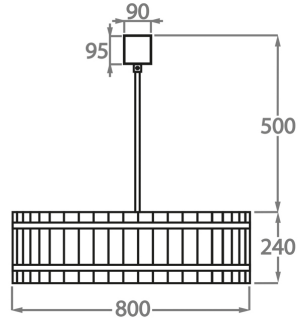

Chrome

Polished Gold

Antique
Brushed Brass

Brushed Gold

Bronze

Available Sizes

Size Two

CL170-100,
Height: 24 cm (9.45")
Diameter: 100 cm (39.37")
8 x 40W E27
Max Watt and Lamps: 40W x 8
Net Weight: 21 kg / 47 lb

Size One

CL170-80,
Height: 24 cm (9.45")
Diameter: 80 cm (31.5")
6 x 40W E27
Max Watt and Lamps: 40w x 6
Net Weight: 23 kg / 51 lb

Size Three

CL170-120,
Height: 24 cm (9.45")
Width: 120 cm (47.24")
12 x 40w E27
Max Watt and Lamps: 40w x 12
Net Weight: 36 kg / 80 lb

Size Four

CL170-150,
Height: 24 cm (9.45")
Width: 150 cm (59.06")
12 x 40w E27
Max Watt and Lamps: 40w x 12
Net Weight: 50 kg / 110 lb

The dimensions of the central supporting rod and ceiling rose are not included in the height measurements.
The standard rod and ceiling rose is 50cm (20") high if not otherwise specified by the customer.