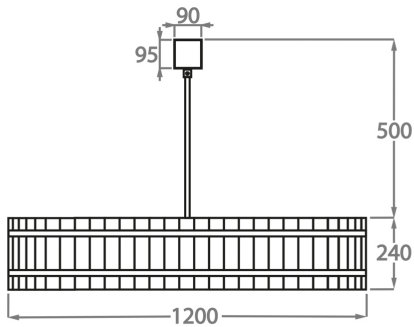

Chrome

Polished Gold

Antique
Brushed Brass

Brushed Gold

Bronze

Available Sizes

Size Two

CL170-100,
Height: 24 cm (9.45")
Diameter: 100 cm (39.37")
8 x 40W E27
Max Watt and Lamps: 40W x 8
Net Weight: 21 kg / 47 lb

Size One

CL170-80,
Height: 24 cm (9.45")
Diameter: 80 cm (31.5")
6 x 40W E27
Max Watt and Lamps: 40w x 6
Net Weight: 23 kg / 51 lb

Size Three

CL170-120,
Height: 24 cm (9.45")
Width: 120 cm (47.24")
12 x 40w E27
Max Watt and Lamps: 40w x 12
Net Weight: 36 kg / 80 lb

Size Four

CL170-150,
Height: 24 cm (9.45")
Width: 150 cm (59.06")
12 x 40w E27
Max Watt and Lamps: 40w x 12
Net Weight: 50 kg / 110 lb

The dimensions of the central supporting rod and ceiling rose are not included in the height measurements.
The standard rod and ceiling rose is 50cm (20") high if not otherwise specified by the customer.