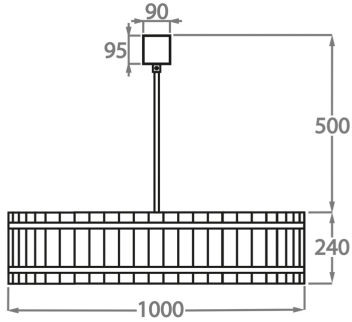

Chrome

Polished Gold

Antique
Brushed Brass

Brushed Gold

Bronze

Available Sizes

Size Two

CL170-100,
Height: 24 cm (9.45")
Diameter: 100 cm (39.37")
8 x 40W E27
Max Watt and Lamps: 40W x 8
Net Weight: 21 kg / 47 lb

Size One

CL170-80,
Height: 24 cm (9.45")
Diameter: 80 cm (31.5")
6 x 40W E27
Max Watt and Lamps: 40w x 6
Net Weight: 23 kg / 51 lb

Size Three

CL170-120,
Height: 24 cm (9.45")
Width: 120 cm (47.24")
12 x 40w E27
Max Watt and Lamps: 40w x 12
Net Weight: 36 kg / 80 lb

Size Four

CL170-150,
Height: 24 cm (9.45")
Width: 150 cm (59.06")
12 x 40w E27
Max Watt and Lamps: 40w x 12
Net Weight: 50 kg / 110 lb

The dimensions of the central supporting rod and ceiling rose are not included in the height measurements.
The standard rod and ceiling rose is 50cm (20") high if not otherwise specified by the customer.