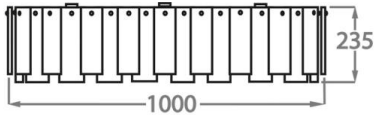

Diameter: 50 cm (19.69")

6 x 25W G9 or 4W LED G9 G9 or LED G9

Max Watt and Lamps: 25W G9 or 4W LED G9 x 6

Net Weight: 12 kg / 26 lb

Size Two

CL213-FM-75,

Height: 23.5 cm (9.25")

Diameter: 75 cm (29.53")

8 x 25W G9 or 4W LED G9 G9 or LED G9

Max Watt and Lamps: 25W G9 or 4W LED G9 x 8

Net Weight: 24 kg / 53 lb

Size Three

CL213-FM-100,

Height: 23.5 cm (9.25")

Diameter: 100 cm (39.37")

12 x 25W G9 or 4W LED G9 Max Watt and Lamps: 25W G9 or
4W LED G9 x 12

Net Weight: 29 kg / 64 lb

Size Four

CL213-FM-125,

Height: 23.5 cm (9.25")

Diameter: 125 cm (49.21")

12 x 25W G9 or 4W LED G9 Max Watt and Lamps: 25W G9 or
4W LED G9 x 12

Net Weight: 39 kg / 86 lb

This product is a Flush Mount which means it attaches directly to the ceiling without the need for the rod or ceiling rose.