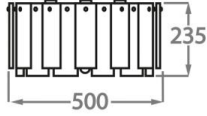

Brushed Nickel

Polished Nickel

Polished Gold

Brushed Dark Bronze

Available Sizes

Size One

CL213-FM-50,

Height: 23.5 cm (9.25")

Diameter: 50 cm (19.69")

6 x 25W G9 or 4W LED G9 G9 or LED G9

Max Watt and Lamps: 25W G9 or 4W LED G9 x 6

Net Weight: 12 kg / 26 lb

Size Two

CL213-FM-75,

Height: 23.5 cm (9.25")

Diameter: 75 cm (29.53")

Net Weight: 29 kg / 64 lb

Size Four

CL213-FM-125,

Height: 23.5 cm (9.25")

Diameter: 125 cm (49.21")

12 x 25W G9 or 4W LED G9 Max Watt and Lamps: 25W G9 or
4W LED G9 x 12

Net Weight: 39 kg / 86 lb

This product is a Flush Mount which means it attaches directly to the ceiling without the need for the rod or ceiling rose.