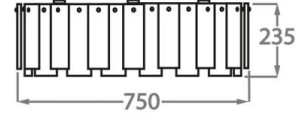

Brushed Nickel

Polished Nickel

Polished Gold

Brushed Dark Bronze

Available Sizes

Size One

CL213-FM-50,

Height: 23.5 cm (9.25")

Diameter: 50 cm (19.69")

6 x 25W G9 or 4W LED G9 G9 or LED G9

Max Watt and Lamps: 25W G9 or 4W LED G9 x 6

Net Weight: 12 kg / 26 lb

Size Two

CL213-FM-75,

Height: 23.5 cm (9.25")

Diameter: 75 cm (29.53")

8 x 25W G9 or 4W LED G9 G9 or LED G9

Max Watt and Lamps: 25W G9 or 4W LED G9 x 8

Net Weight: 24 kg / 53 lb

Size Three

CL213-FM-100,

Height: 23.5 cm (9.25")

Diameter: 100 cm (39.37")

12 x 25W G9 or 4W LED G9 Max Watt and Lamps: 25W G9 or
4W LED G9 x 12

Net Weight: 29 kg / 64 lb

Size Four

CL213-FM-125,

Height: 23.5 cm (9.25")

Diameter: 125 cm (49.21")

12 x 25W G9 or 4W LED G9 Max Watt and Lamps: 25W G9 or
4W LED G9 x 12

Net Weight: 39 kg / 86 lb

This product is a Flush Mount which means it attaches directly to the ceiling without the need for the rod or ceiling rose.