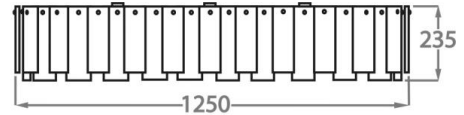

Net Weight: 29 kg / 64 lb

Size Four

CL213-FM-125,

Height: 23.5 cm (9.25")

Diameter: 125 cm (49.21")

12 x 25W G9 or 4W LED G9 Max Watt and Lamps: 25W G9 or
4W LED G9 x 12

Net Weight: 39 kg / 86 lb

This product is a Flush Mount which means it attaches directly to the ceiling without the need for the rod or ceiling rose.