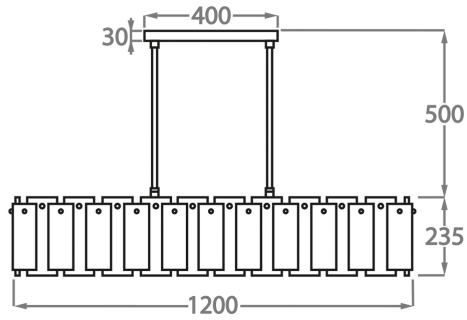

## Available Sizes

---

### Size One

CL213-RECT,

Height: 23.5 cm (9.25")

Length: 120 cm (47.24")

Depth: 24 cm (9.45")

10 x 25W G9 or 4W LED G9 G9 or LED G9

Max Watt and Lamps: 25W G9 or 4W LED G9 x 10

Net Weight: 35 kg / 77 lb

The dimensions of the central supporting rod and ceiling rose are not included in the height measurements

The standard rod and ceiling rose is 50cm (20") high if not otherwise specified by the customer