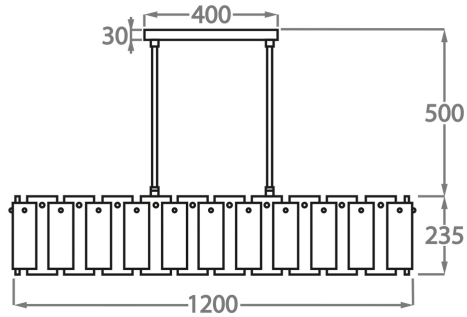

## Available Sizes

---

### Size One

CL213-RECT,

Height: 23.5 cm (9.25")

Length: 120 cm (47.24")

Depth: 24 cm (9.45")

Bulbs: 10 x 25W G9 or 4W LED G9 G9 or LED G9

Net Weight: 35 kg / 77 lb

The dimensions of the central supporting rod and ceiling rose are not included in the height measurements

The standard rod and ceiling rose is 50cm (20") high if not otherwise specified by the customer

This design can be made in custom sizes, approx weight is listed.

Please Note: Our Chandeliers are not supplied with ceiling hooks. The ceiling rose, chain and rod specification will differ dependant on the weight of the chandelier. A qualified electrician must assess your ceiling structure and advise on the right fitting.